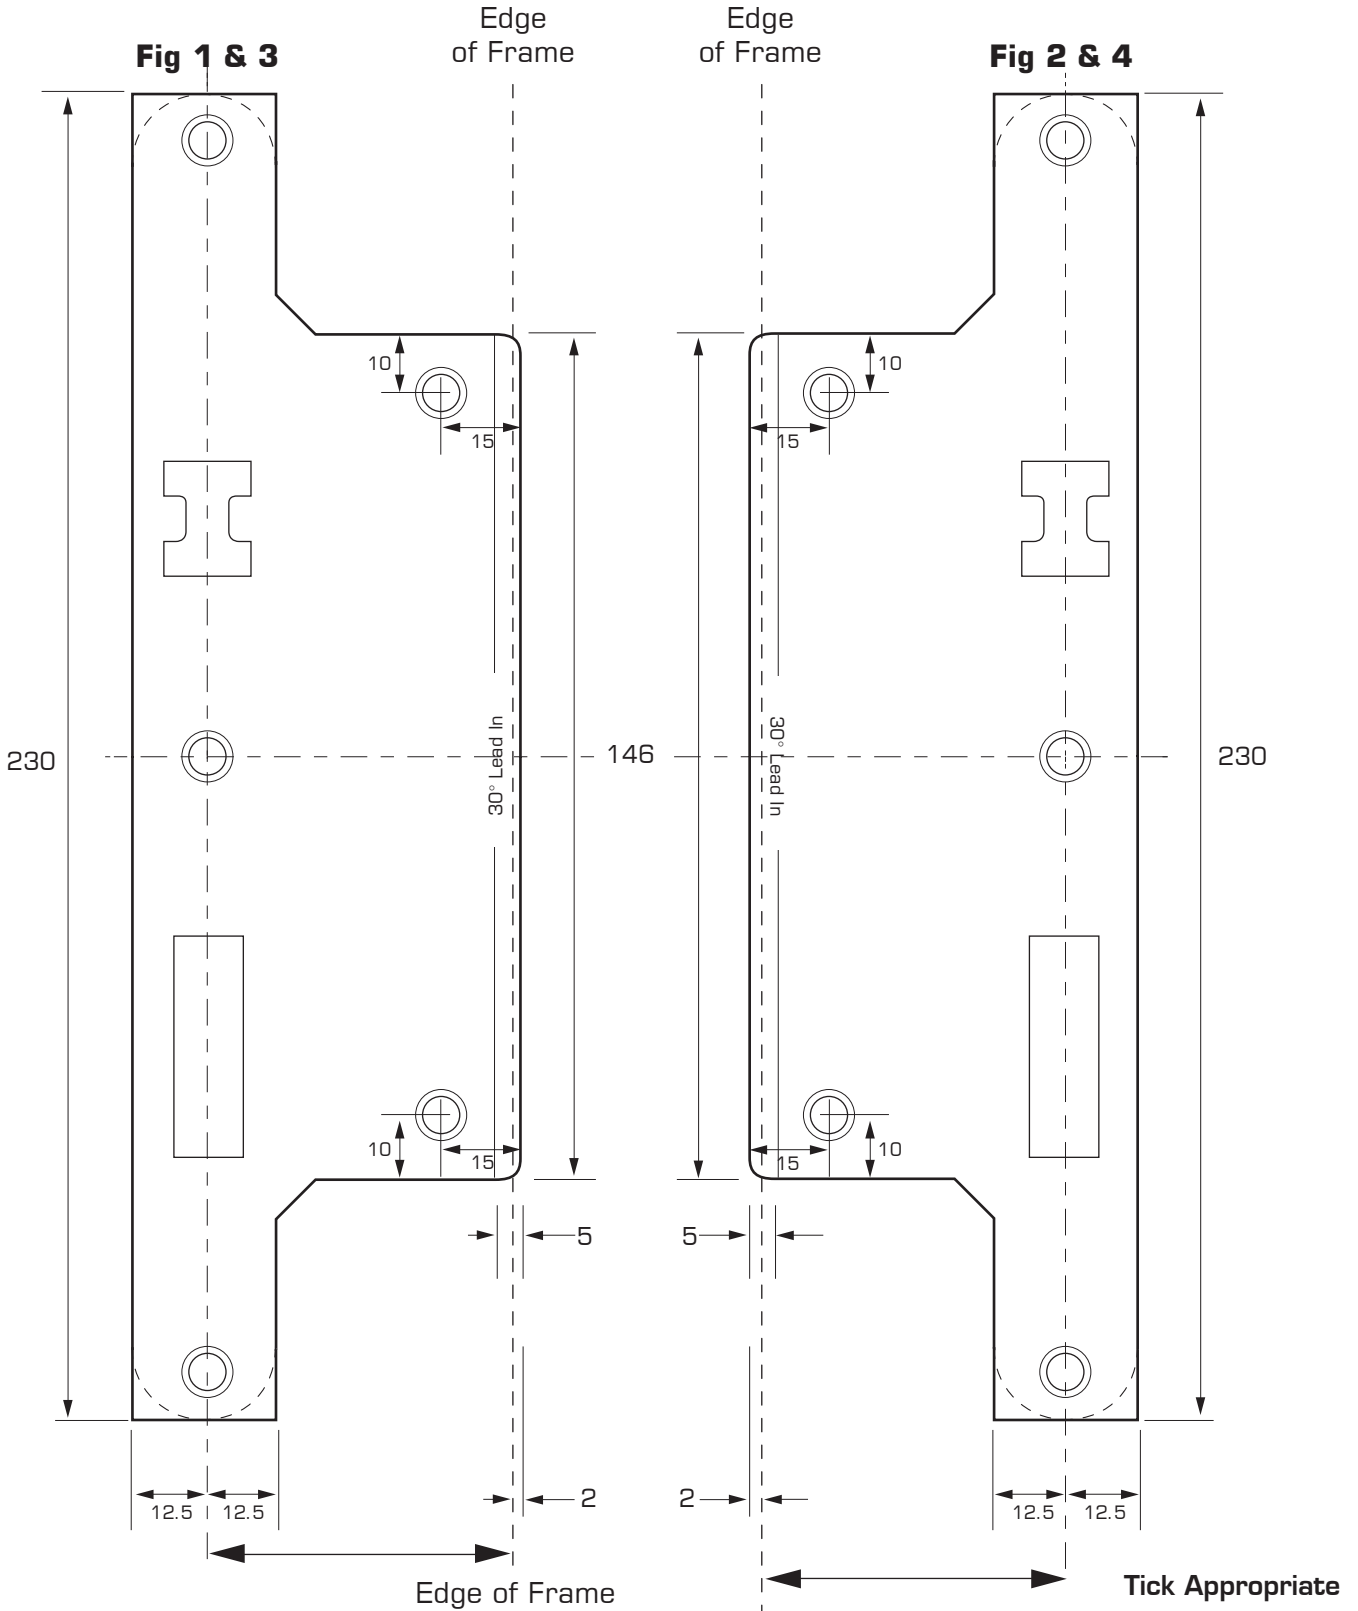

Template for Primera Roller Bolt Extended Striker 1.5mm Stainless Steel (Handed)

Size required

mm

Size required

mm

Square end

Radius end

Customer Name

Purchase Order No.

Project Reference

Edge of Frame