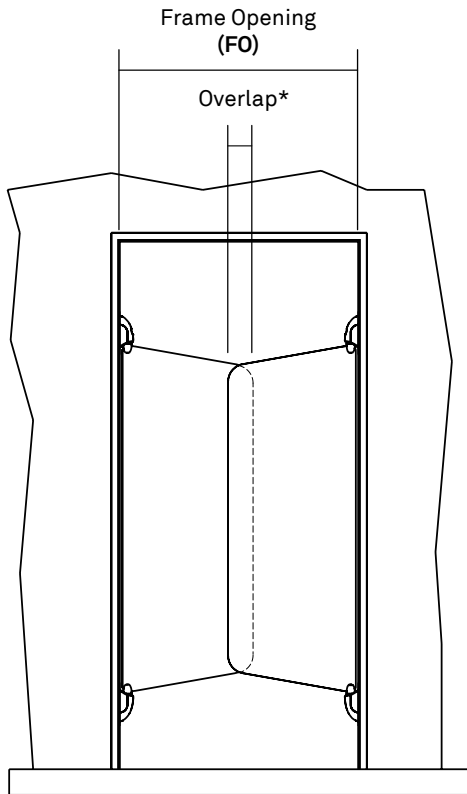

SAFEHINGE PRIMERA[®]

EN-SUITE DOORSET SIZE GUIDE

SII001, Revision 1

SELECT LEAF SIZE

Leaf Size	Min FO	Max FO
Narrow	650mm	740mm
Medium	741mm	870mm
Wide	871mm	1000mm

* Overlap will range from 20mm at 'Max FO' to 150mm at 'Min FO'.

We do not recommend an overlap outside of this range.

CHECK DOOR FRAME

Door frame must be minimum 70mm wide to install the en-suite magnetic frame pivots. The frame surface must be flat to avoid any gaps between frame and pivot.