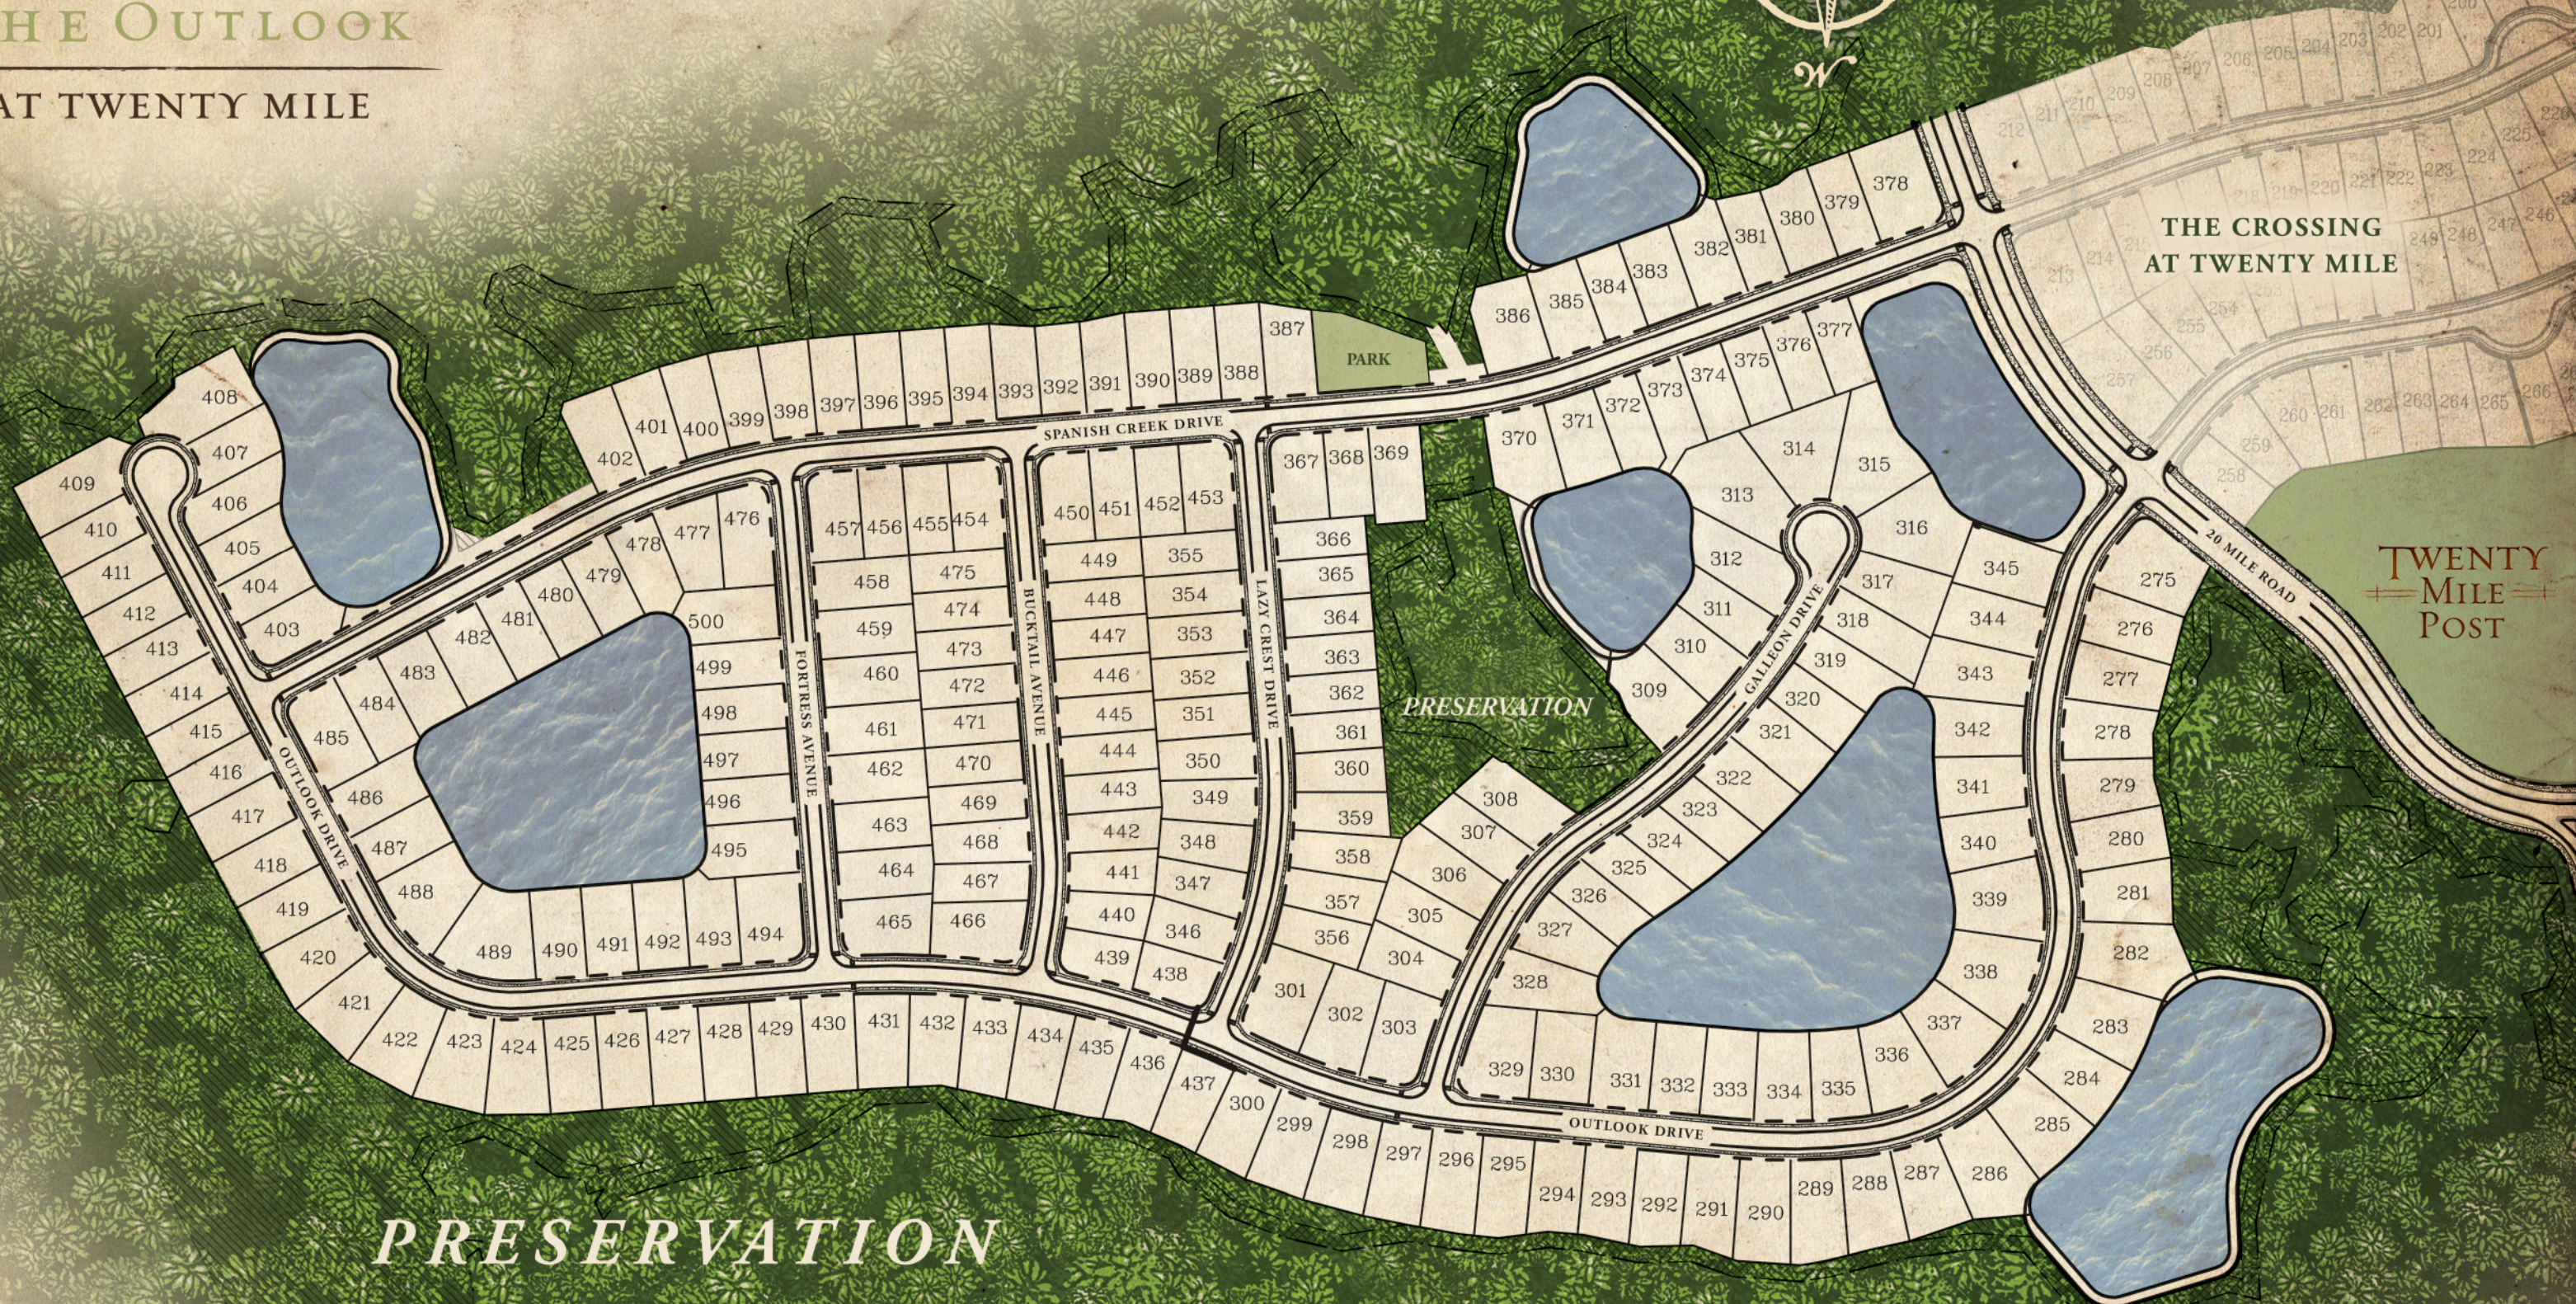

THE OUTLOOK

AT TWENTY MILE

PRESERVATION

This map is a conceptual rendering of the intended development plan for The Outlook at Twenty Mile at Nocatee. This plan is subject to change in size, use and location without notice. Refer to the recorded plats for specific lot sizes and dimensions. Numbers shown are lot numbers, not street addresses.