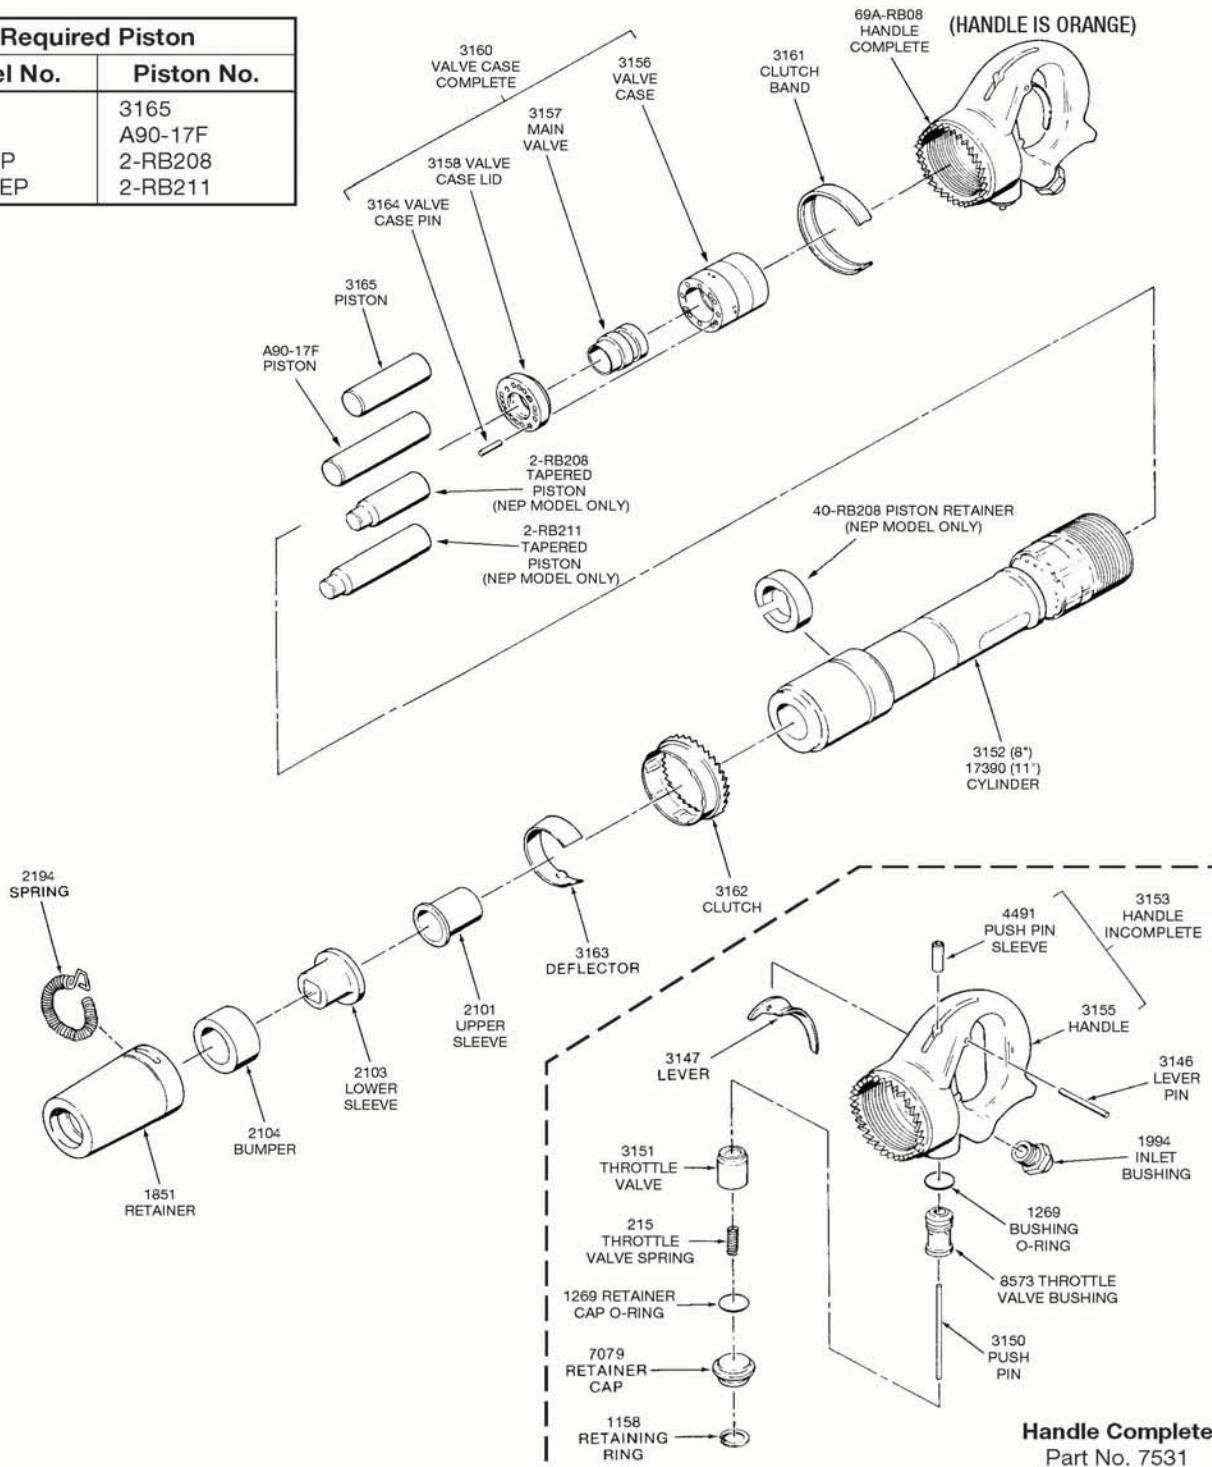

# Tamco RB-1133 Rivet Buster

**133** Rivet Buster – 8" Stroke

**1133** Rivet Buster – 11" Stroke

**133-ORANGE-NEP** Rivet Buster – 8" Stroke, Non-Ejectible Piston

**1133-ORANGE-NEP** Rivet Buster – 11" Stroke, Non-Ejectible Piston

Required Piston	
Model No.	Piston No.
133	3165
1133	A90-17F
133-NEP	2-RB208
1133-NEP	2-RB211

# Tamco RB-1133 Rivet Buster

Index	Tamco	Kent	Description	List Price
1	APT-7531	K14404	Handle Kit (Complete)	608.73
2	APT-3161	K14424	Lock Ring Spring	57.82
3	APT-3160	K14417	Valve Assembly - Complete	648.81
4	APT-3156	K14414	Valve Rear	220.20
5	APT-3157	K14415	Valve, Auto	159.48
6	APT-3158	K14416	Valve Front	220.20
7	APT-16592	K14418	Dowel Pin	6.77
8	APT-17529	K14421	Piston	50.62
9	APT-17390	K14419	Cylinder	N/A
10	APT-3162	K14423	Lock Ring	64.43
11	APT-3163		Exhaust Deflector	37.40
12	T33210100	K14001	Jumbo Buster Upper Sleeve	12.00
13	T33210300	K14029	Jumbo Buster Lower Sleeve	14.95
14	T33210400	K14030	Jumbo Buster Rubber Bumper	3.00
15	T33185100	T33219000	Retainer	112.59
16	T33219400	T33219400	Jumbo Buster Lock Spring	2.30
17	APT-3147	K14405	Throttle Lever	55.31
18	APT-3151	K14407	Teflon Throttle Valve	38.33
19	APT-215	K14410	Throttle Valve Spring	5.51
20	APT-1269		Throttle Valve O-Ring	2.79
21	APT-7079		Valve Cap Retainer	23.10
22	APT-1158		Throttle Valve Retaining Ring	2.40
23	APT-4491	K14413	Throttle Valve Stem Guide	22.83
24	APT-3155	K14403	Handle (Stripped)	N/A
25	APT-3146	K14406	Lever Pin	3.83
26	134704030	K14425	Screw Bushing	12.78
27	APT-8574		Throttle Valve Bushing Kit	91.12
28	APT-1269		Throttle Valve O-Rings	2.79
30	APT-3150	K14412	Throttle Pin	23.59