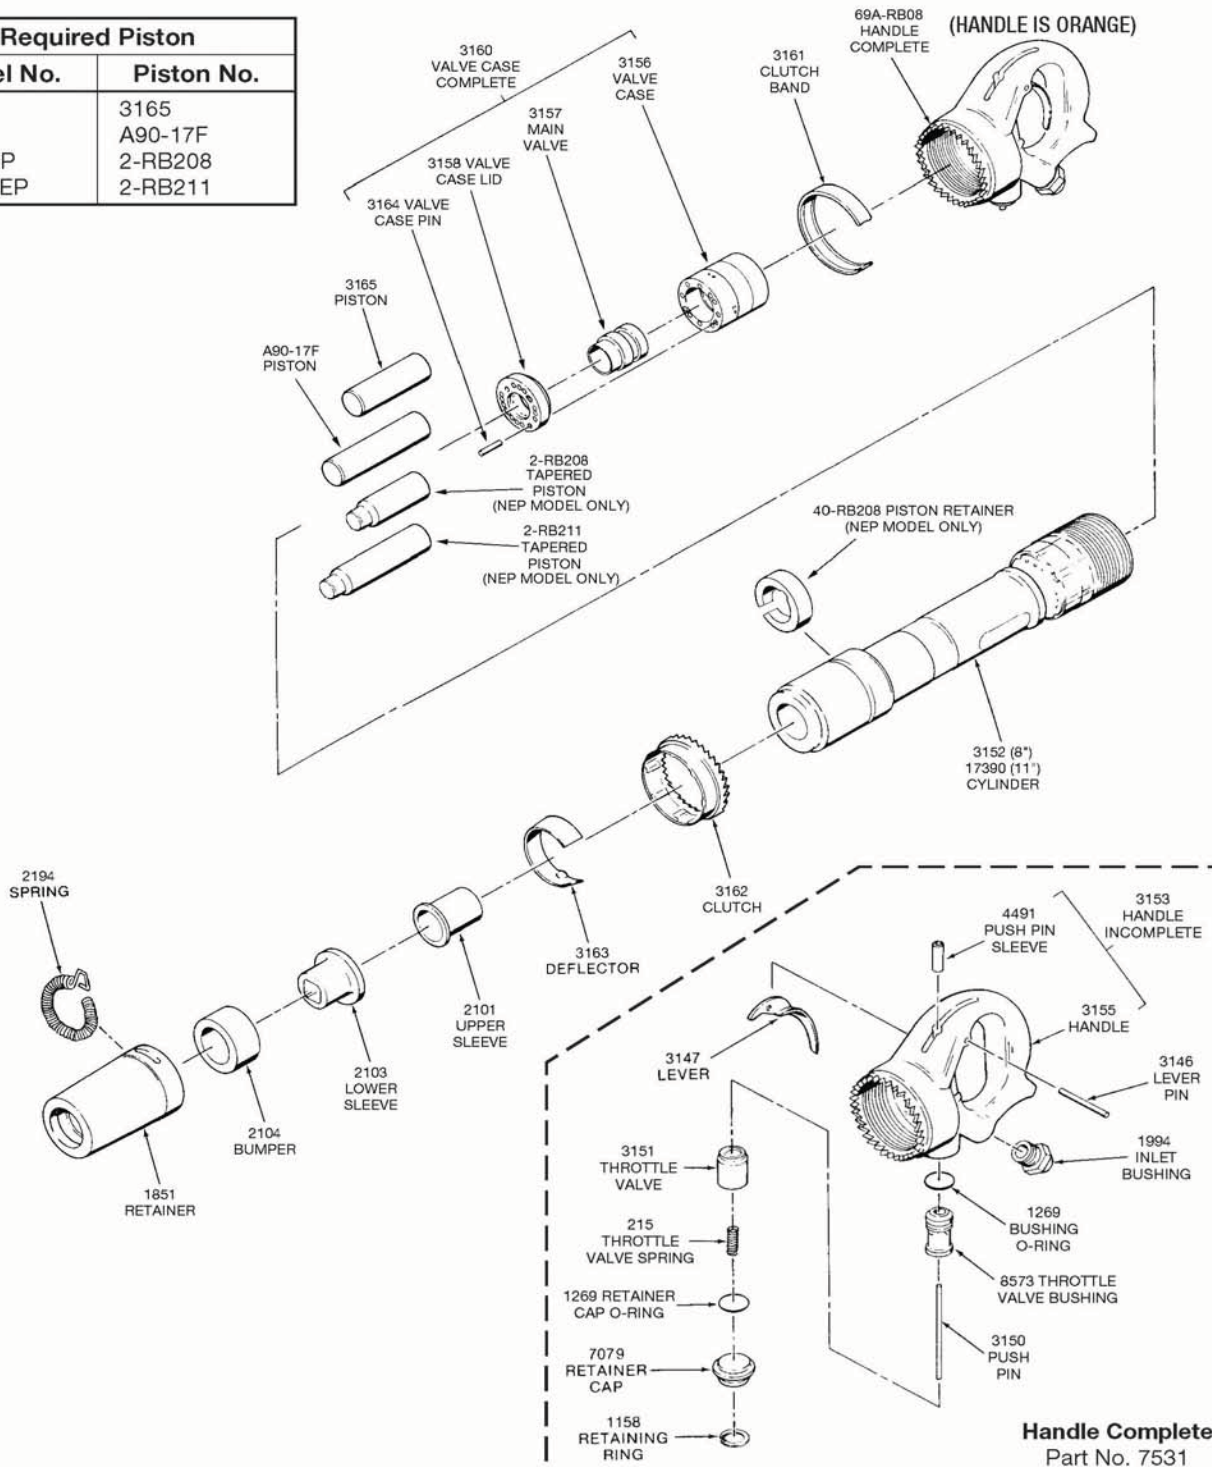

133 Rivet Buster – 8" Stroke

1133 Rivet Buster – 11" Stroke

133-ORANGE-NEP Rivet Buster – 8" Stroke, Non-Ejectible Piston

1133-ORANGE-NEP Rivet Buster – 11" Stroke, Non-Ejectible Piston

Required Piston	
Model No.	Piston No.
133	3165
1133	A90-17F
133-NEP	2-RB208
1133-NEP	2-RB211

Tamco RB-133 Rivet Buster

Index	Tamco	Kent	Description	List Price
1	APT-7531	K14404	Handle Kit (Complete)	608.73
2	APT-3161	K14424	Lock Ring Spring	57.82
3	APT-3160	K14417	Valve Assembly - Complete	648.81
4	APT-3156	K14414	Valve Rear	220.20
5	APT-3157	K14415	Valve, Auto	159.48
6	APT-3158	K14416	Valve Front	220.20
7	APT-16592	K14418	Dowel Pin	6.77
8	APT-3165	K14421	Piston	31.94
9	APT-3152	K14419	Cylinder	N/A
10	APT-3162	K14423	Lock Ring	64.43
11	APT-3163		Exhaust Deflector	37.40
12	T33210100	K14001	Jumbo Buster Upper Sleeve	12.00
13	T33210300	K14029	Jumbo Buster Lower Sleeve	14.95
14	T33210400	K14030	Jumbo Buster Rubber Bumper	3.00
15	T33185100	T33219000	Retainer	112.59
16	T33219400	K14032	Jumbo Buster Lock Spring	2.30
17	APT-3147	K14405	Throttle Lever	55.31
18	APT-3151	K14407	Teflon Throttle Valve	38.33
19	APT-215	K14410	Throttle Valve Spring	5.51
20	APT-1269		Throttle Valve O-Ring	2.79
21	APT-7079		Valve Cap Retainer	23.10
22	APT-1158		Throttle Valve Retaining Ring	2.40
23	APT-4491	K14413	Throttle Valve Stem Guide	22.83
24	APT-3155	K14403	Handle (Stripped)	N/A
25	APT-3146	K14406	Lever Pin	3.83
26	134704030	K14425	Screw Bushing	12.78
27	APT-8574		Throttle Valve Bushing Kit	91.12
28	APT-1269		Throttle Valve O-Rings	2.79
30	APT-3150	K14412	Throttle Pin	23.59