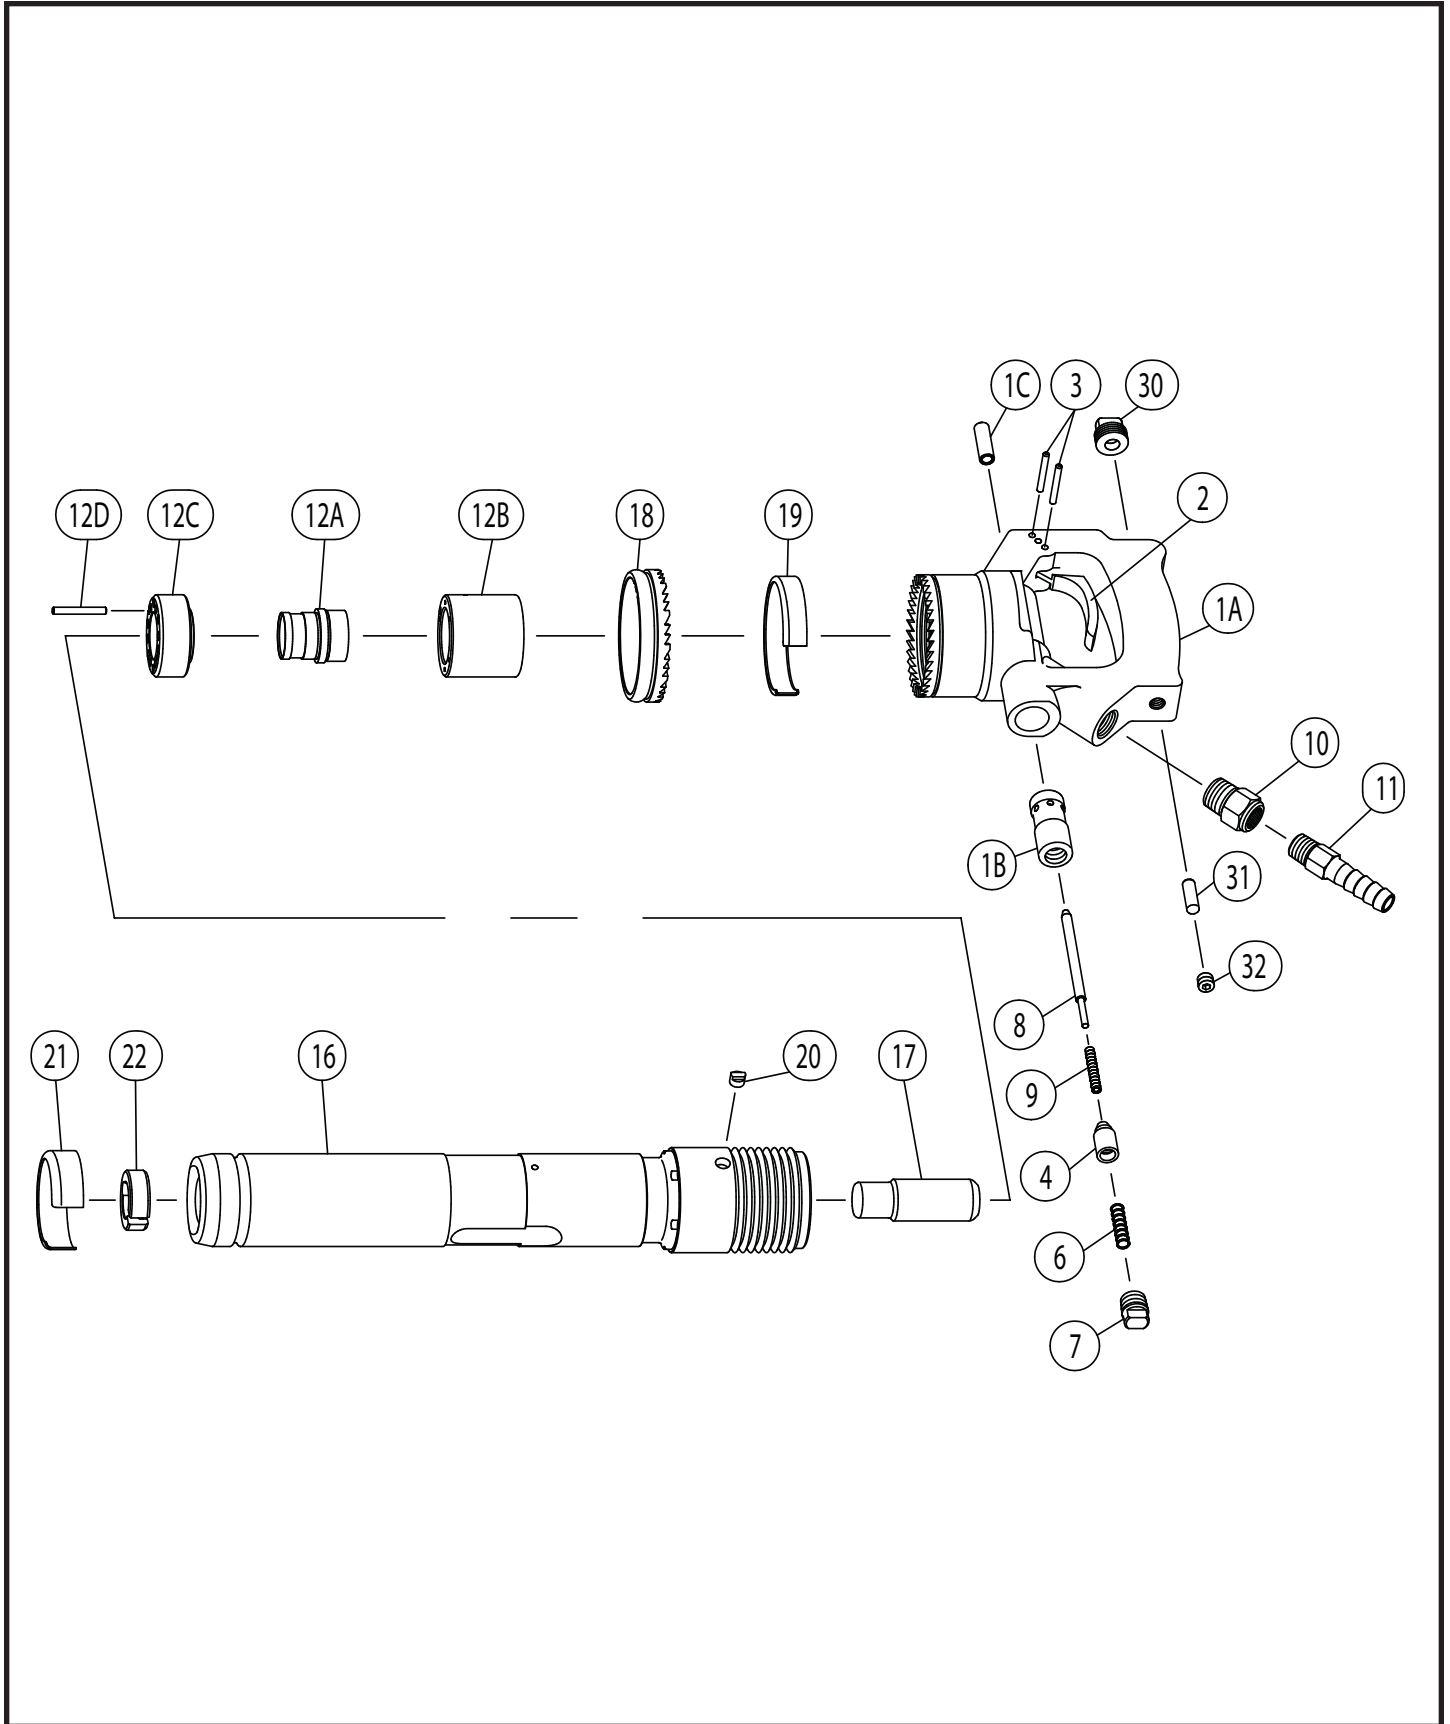

Toku RB-90D / RB-91D Rivet Buster

Toku RB-90D / RB-91D Rivet Buster

Index	Tamco	Description	List Price
1A	41046601D	Handle - Complete	901.67
1B	410460060	Throttle Valve Bushing	63.67
1C	410221300	Throttle Valve Stem Guide	21.40
2	410211120	Lever	42.75
3	130401030	Lever Pin	5.63
4	410466050	Throttle Valve	45.98
6	130801065	Throttle Valve Spring	3.83
7	134905019	Thottle Valve Cap	16.98
8	410466C10	Throttle Valve Pin	13.93
9	130801066	Valve Pin Spring	3.61
10	134704030	Screw Bushing 1/2" x 3/8"	12.78
11	134803040	Hose Stem 3/8" x 1/2"	8.47
12A	410460100	Valve	99.21
12B	410460150	Valve Box	169.64
12C	410460140	Valve Seat	132.62
12D	130401057	Valve Knock	4.86
16	410463191	Cylinder (For RB-91D) 1-1/2"	757.90
	410464191	Cylinder (For RB-90D) 1-7/32"	757.90
17	410463200	Piston	35.55
18	410460300	Clutch	124.10
19	410460310	Clutch Band	20.70
20	410460320	Clutch Key	11.91
21	410460470	Exhaust Band	35.06
22	410463560	Piston Stopper (For RB-91D)	21.18
	410464560	Piston Stopper (For RB-90D)	21.18
30	410211770	Oil Plug NPTF 1/2"	6.06
31	136101011	Oil Control Felt	2.62
32	134903001	Oil Control Plug PP-2PT 1/8"	2.45

Toku RB-90D			Toku RB-91D		
T32150200	Small Buster Upper Sleeve	11.36	T33210100	Jumbo Buster Upper Sleeve	12.00
T32150400	Small Buster Lower Sleeve	14.20	T33210300	Jumbo Buster Lower Sleeve	14.95
T32150500	Small Buster Rubber Bumper	3.17	T33210400	Jumbo Buster Rubber Bumper	3.00
T32019400	Small Buster Lock Spring	2.35	T33219400	Jumbo Buster Lock Spring	2.30
T32019000	Retainer	85.95	T33219000	Retainer	85.95
T3215004S	Sm. Buster Lower Split Sleeve	18.02	T33210300S	Jumbo Buster Low. Split Sleeve	17.50
T32150500PJR	Small Buster Poly Bumper	5.51	T33210400PJR	Jumbo Buster Poly Bumper	5.30