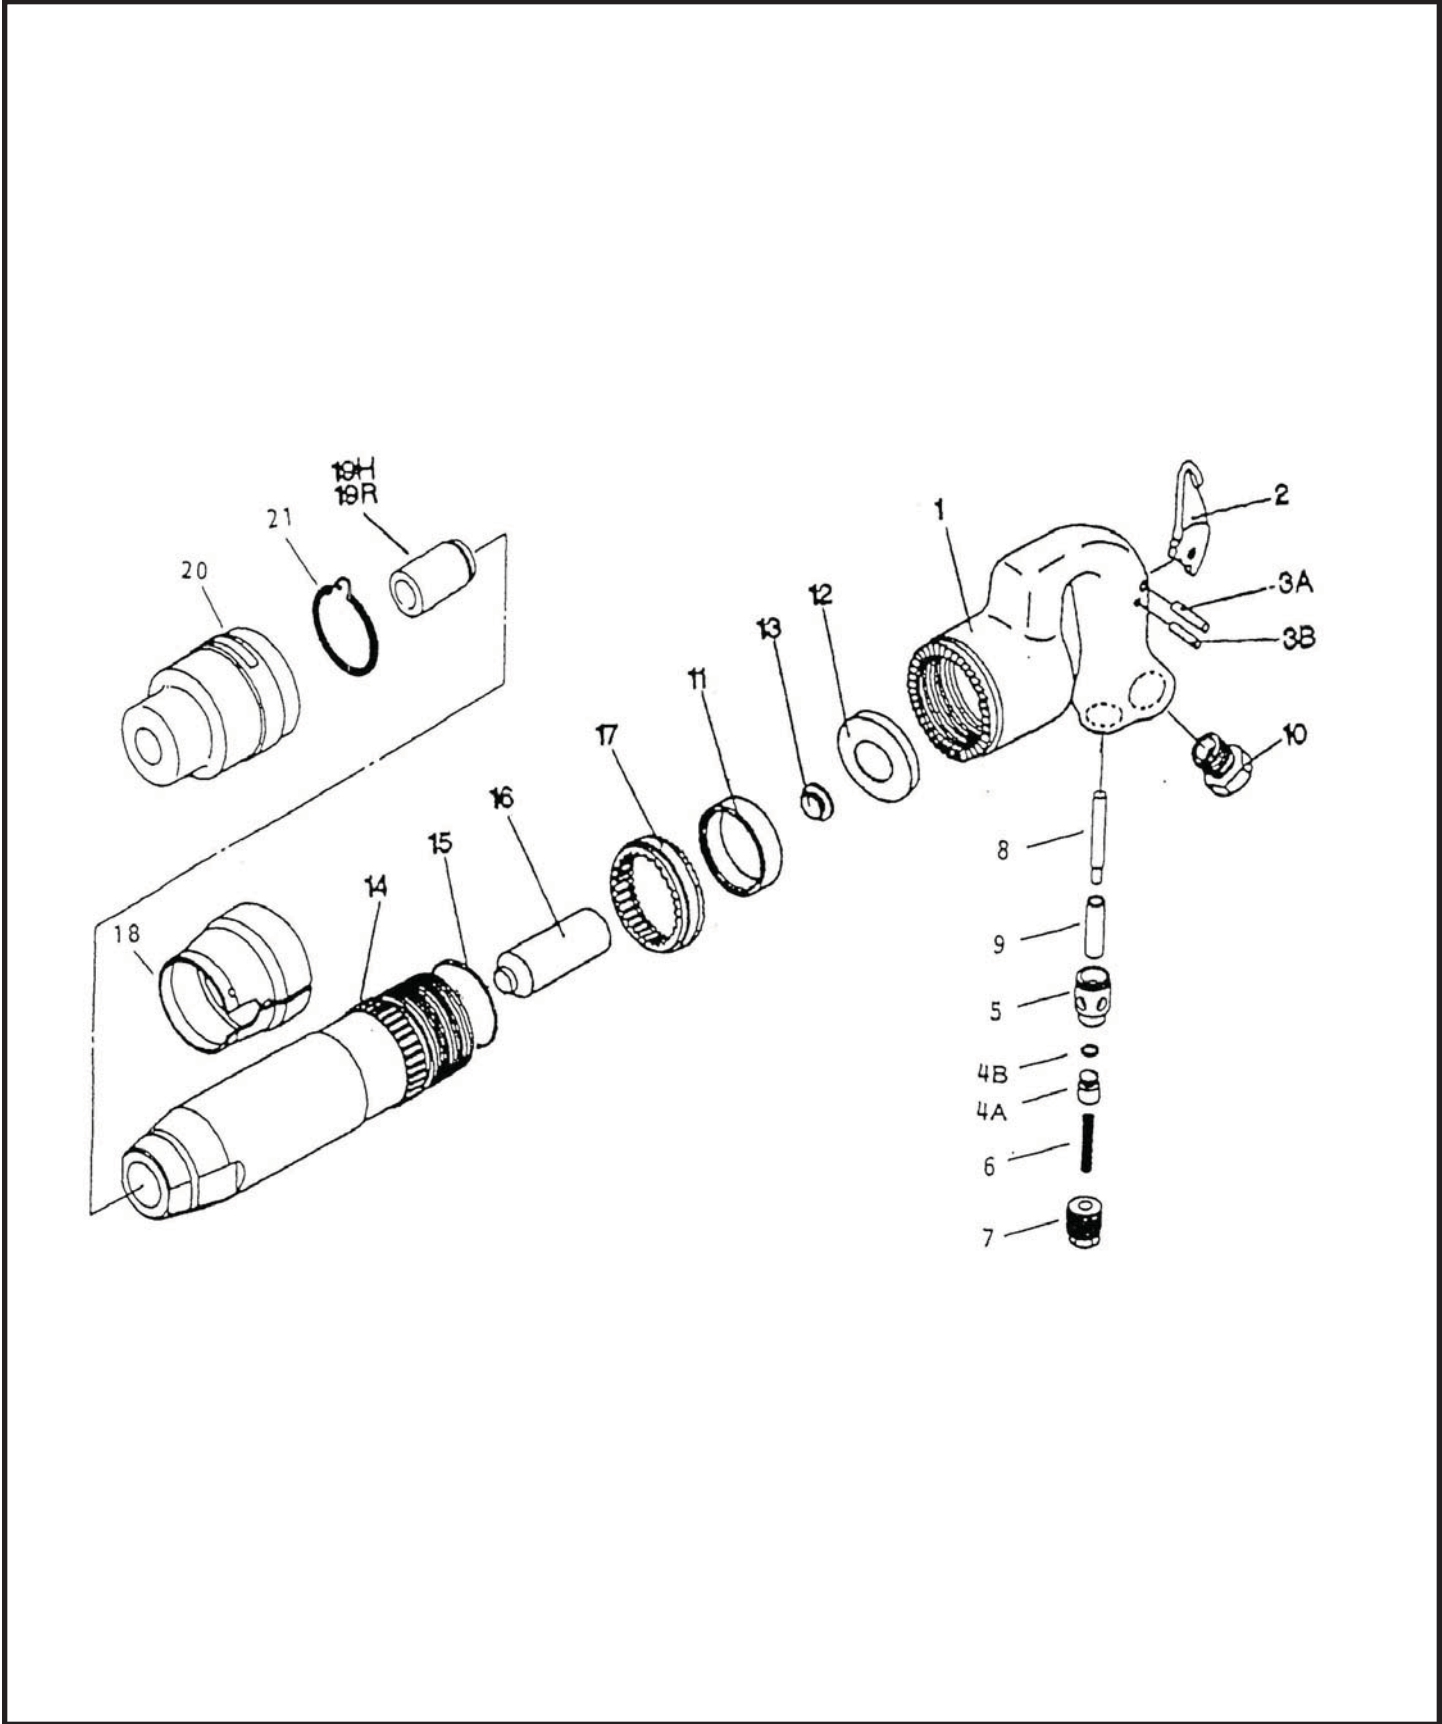

Toku THA-1,2,3,4 Chipping Hammer

Toku THA-1,2,3,4 Chipping Hammer

Index	Tamco	Harper	Jet	Description	List Price
1	Y10270010			Handle (Bare)	N/A
	Y1027001A			Handle CP (No. 1-10)	436.80
2	Y10212020	S729564	21A100200	Lever	20.97
3A	Y10212030	S729570	21A1003A0	Roll Pin 6 x 20	.93
3B	Y30104030	S729563	21A1003B0	Roll Pin 5 x 20	N/A
4A	Y10212050	S729559 60504	21A1004A0	Throttle Valve	10.65
4B	Y10212060	S729304	21A1004B0	Throttle O-Ring P-7	1.31
5	Y10212070	HH-603	21A100500	Throttle Valve Bushing	16.06
6	Y10301070	S729558	21A100600	Throttle Valve Spring	1.91
7	Y10212090	S729557	21A100700	Throttle Valve Cap	9.17
8	Y10212100	S729561 S729561HARP	21A100800	Push Rod Push Rod for Harper and Toku	5.68
9	Y10212110	60509	21A100900	Push Rod Sleeve	9.72
10	Y10212120		21A10100	Screw Bushing NPT	12.34
11	Y10246140	60537	21A11300	Ring Valve	36.42
12	Y10270120			Plate Valve	18.68
13	Y10270130			Valve Seat	9.39
14	Y10274140			Cylinder THA-1B	N/A
	Y10276140			Cylinder THA-2B	N/A
	Y10270140			Cylinder THA-3B	N/A
	Y10278140			Cylinder THA-4B	N/A
15	Y10212320	4179	21A103200	O-Ring P-50	3.61
16	Y10212210	60520	21A102000	Piston THA-1B	25.77
	Y10214210	S729572	21A202200	Piston THA-2B	25.77
	Y10216210	S729573	21A302000	Piston THA-3B	25.77
	Y10218210	S729574	21A402000	Piston THA-4B	25.77
17	Y10270170			Clutch	47.29
18	Y30112200			Exhaust Band	28.44
19H	Y1021224H	S729586	21A1021H0	Shank Bushing (Hex)	20.53
19R	Y1021224R	S729585	21A1021R0	Shank Bushing (Round)	20.53
20	T25119002	S729583 T25119002	21A122900	Retainer	49.41
21	Y10212300	S729584	21A123000	Retainer Spring	1.58