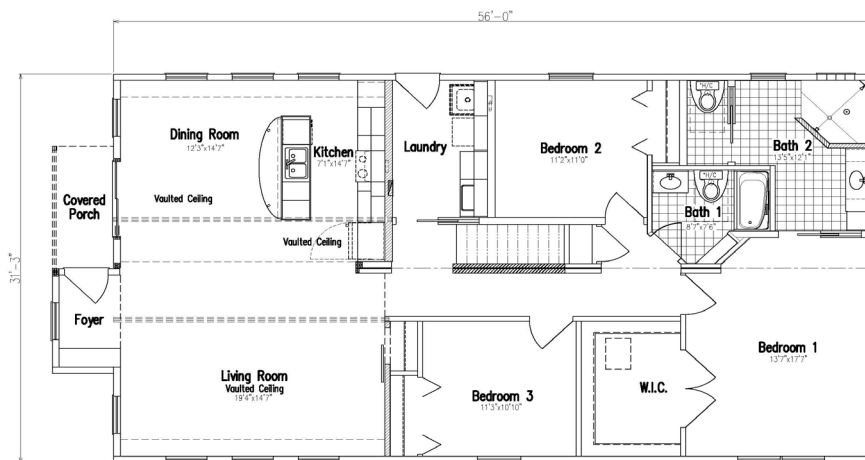

THE ESSEX - 1788 SQ FT

Specs

- Living Room
- Kitchen and Dining Area
- Mudroom/Laundry
- 2 Guest Bedrooms
- Guest Bath
- Master Bedroom
- Master Bathroom
- Large Closets

Products & Materials

- Aristokraft Cabinetry
- Pfister Faucets
- Shaw Flooring
- Simonton Windows
- Thermatru Exterior Doors
- Wolf Cabinetry

The Essex is a combination of standard and high-end products and materials. From the exterior Hardie Panels to the Shaw Floorte Floors, this home is ideal for almost anyone.

Perfect for a young professional just starting out or a retired couple designing their forever home. It has an open floor concept while maintaining a warm and cozy atmosphere.