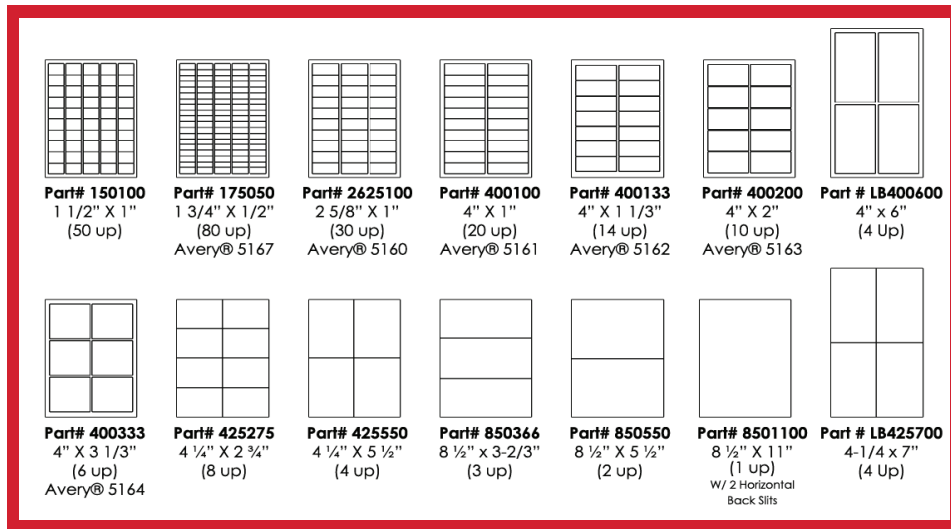

Laser Sheets (matrix not removed)

Laser Sheets (matrix not removed)							Blank		Dayglo	
Item Number	Template	Label Size W x L (in)	Sheet Size	Labels / Sheet	Labels / Case	Case Weight	Price Per Case	Price Per 5+ Cases	Price Per Case	Price Per 5+ Cases
LB150100	Microsoft® Word™	1.5 x 1.0	8.5 x 11	50	50000	25#	CALL FOR PRICING		CALL FOR PRICING	
LB175050	Avery® 5167	1.75 x 0.5	8.5 x 11	80	80000	25#				
LB2625100	Avery® 5160	2.625 x 1.0	8.5 x 11	30	30000	25#				
LB400100	Avery® 5161	4.0 x 1.0	8.5 x 11	20	20000	25#				
LB400133	Avery® 5162	4.0 x 1.33	8.5 x 11	14	14000	25#				
LB400200	Avery® 5163	4.0 x 2.0	8.5 x 11	10	10000	25#				
LB400333	Avery® 5164	4.0 x 3.33	8.5 x 11	6	6000	25#				
LB425275	Microsoft® Word™	4.25 x 2.75	8.5 x 11	8	8000	25#				
LB425550	Microsoft® Word™	4.25 x 5.5	8.5 x 11	4	4000	25#				
LB850366	Microsoft® Word™	8.5 x 3.66	8.5 x 11	3	3000	25#				
LB850550	Avery® 5126	8.5 x 5.5	8.5 x 11	2	2000	25#				
LB8501100	Avery® 5165	8.5 x 11.0	8.5 x 11	1	1000	25#				
LB425700	Microsoft® Word™	4.25 x 7.0	8.5 x 14	4	4000	30#				
LB400600	Microsoft® Word™	4.0 x 6.0	8.5 x 14	4	4000	30#				

Blank laser sheets are constructed with a 50 lb premium bright white face and 50 lb liner with a permanent adhesive.

Laser products are packaged in 4 - 250 sheet packs with 1,000 sheets per case.

Dayglo products above include your choice of Orange, Red, Green, Chartreuse or Pink and have a 3 day turnaround.