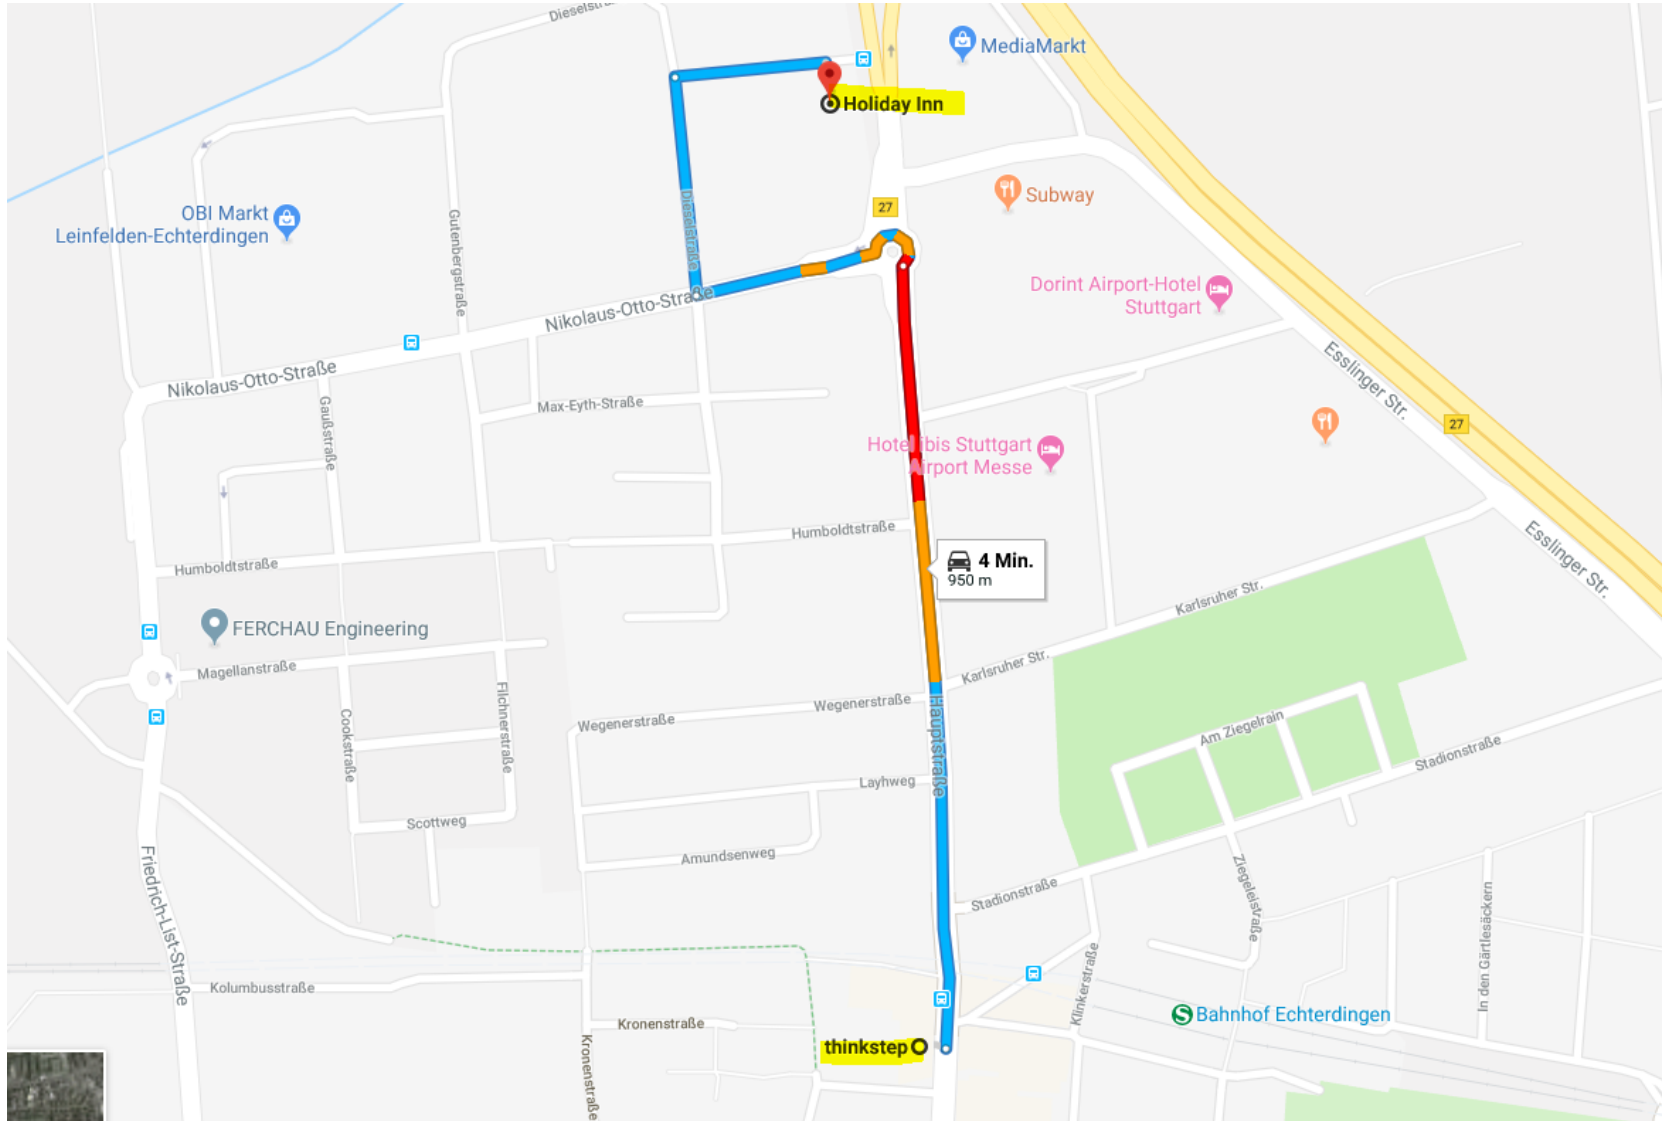

Holiday Inn Express