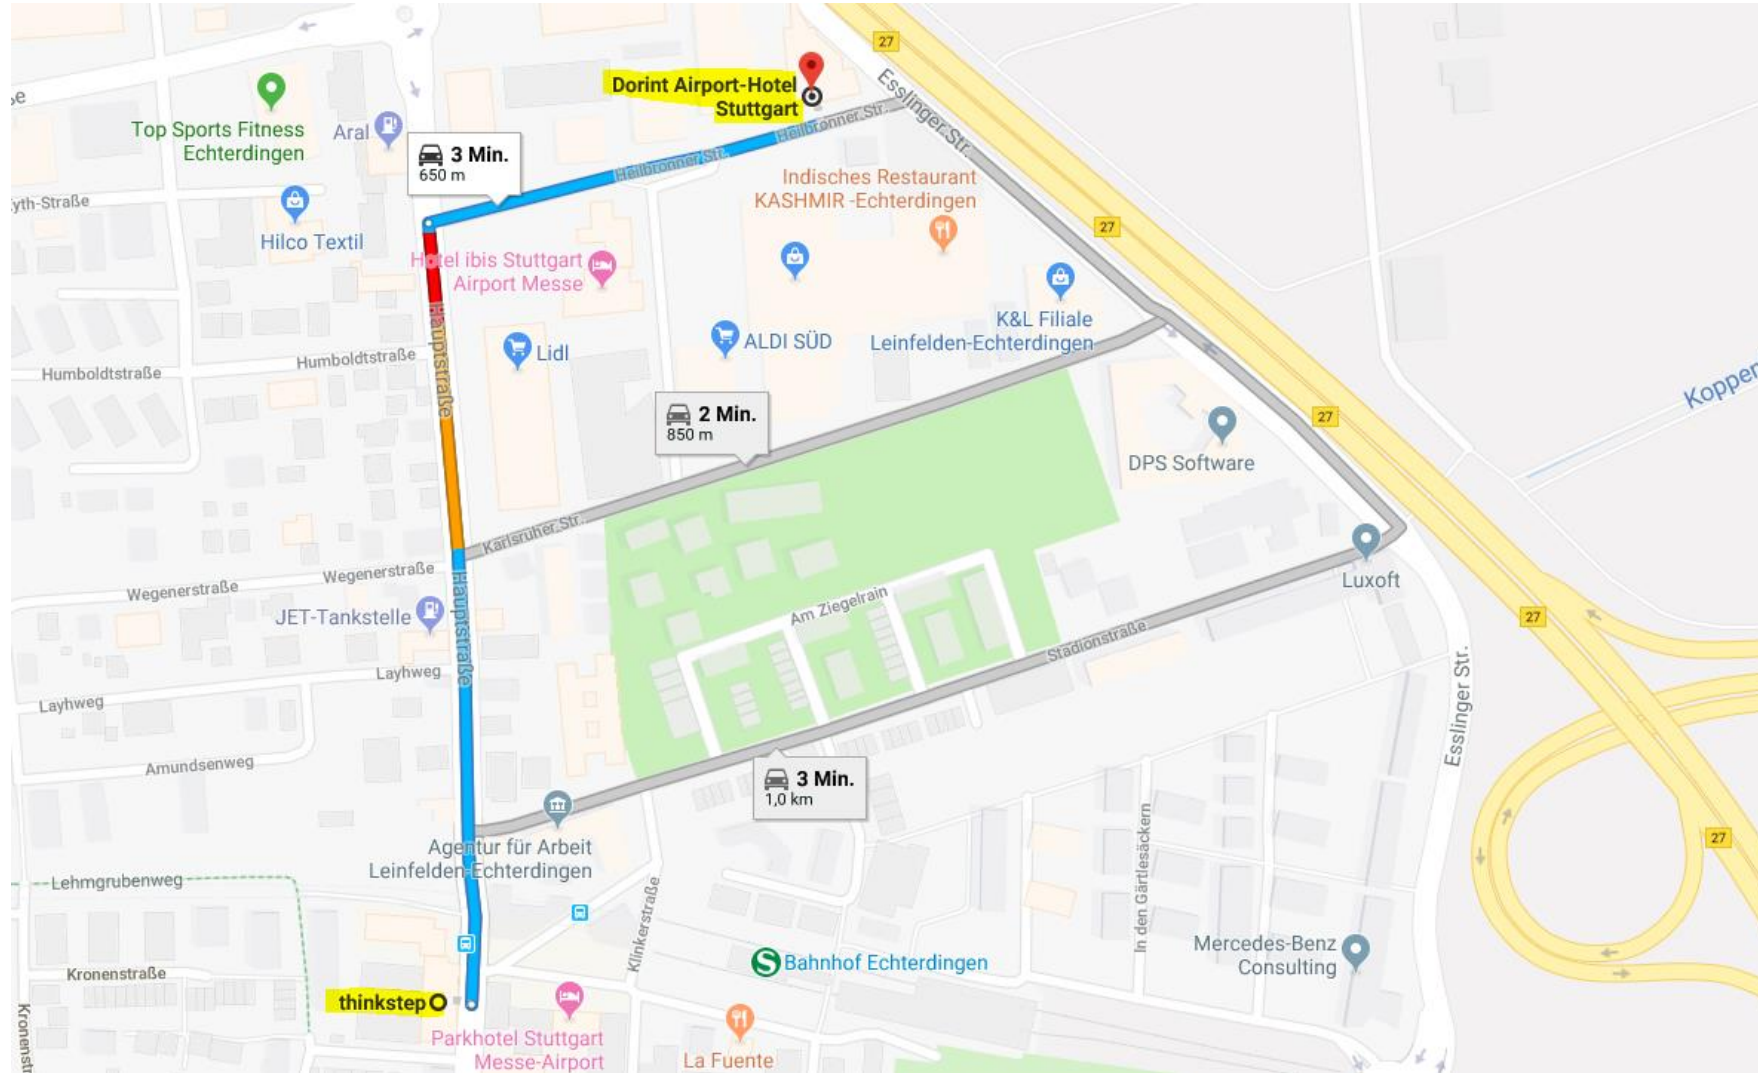

Hotel Dorint