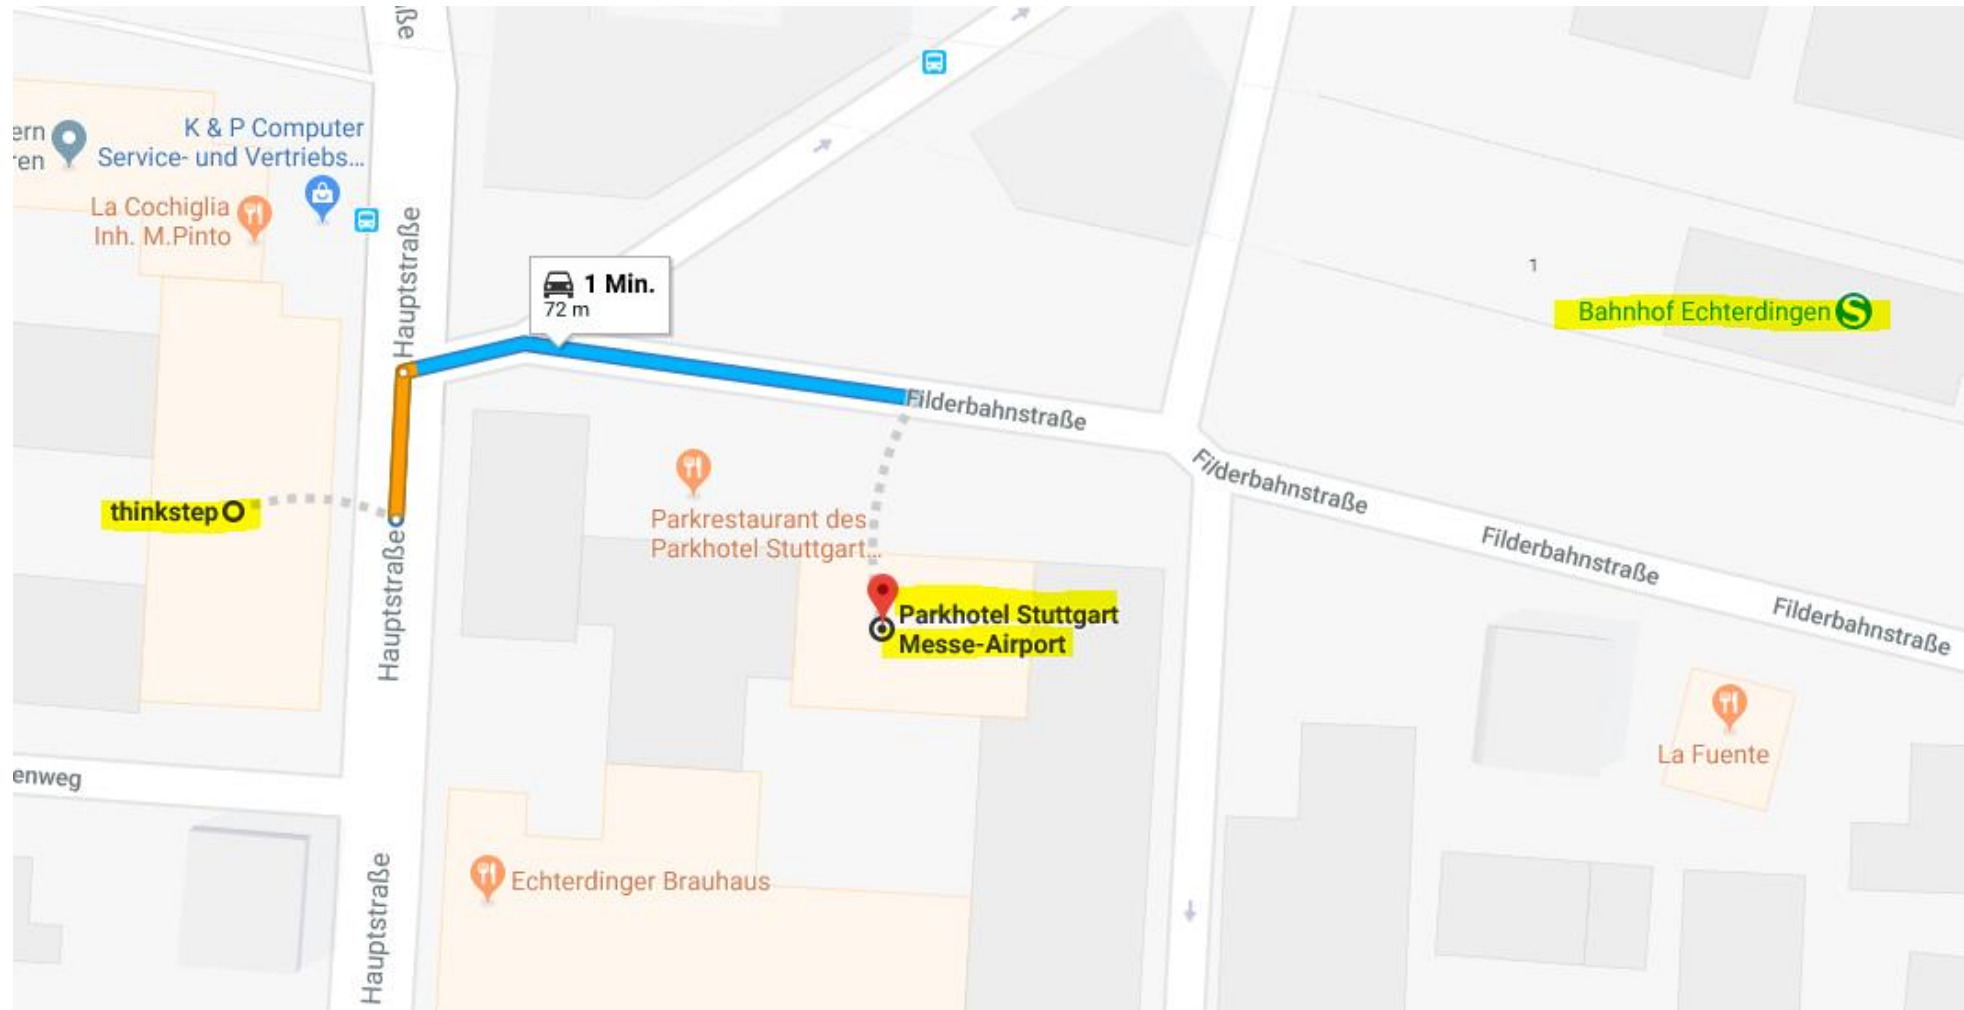

Hotel Parkhotel