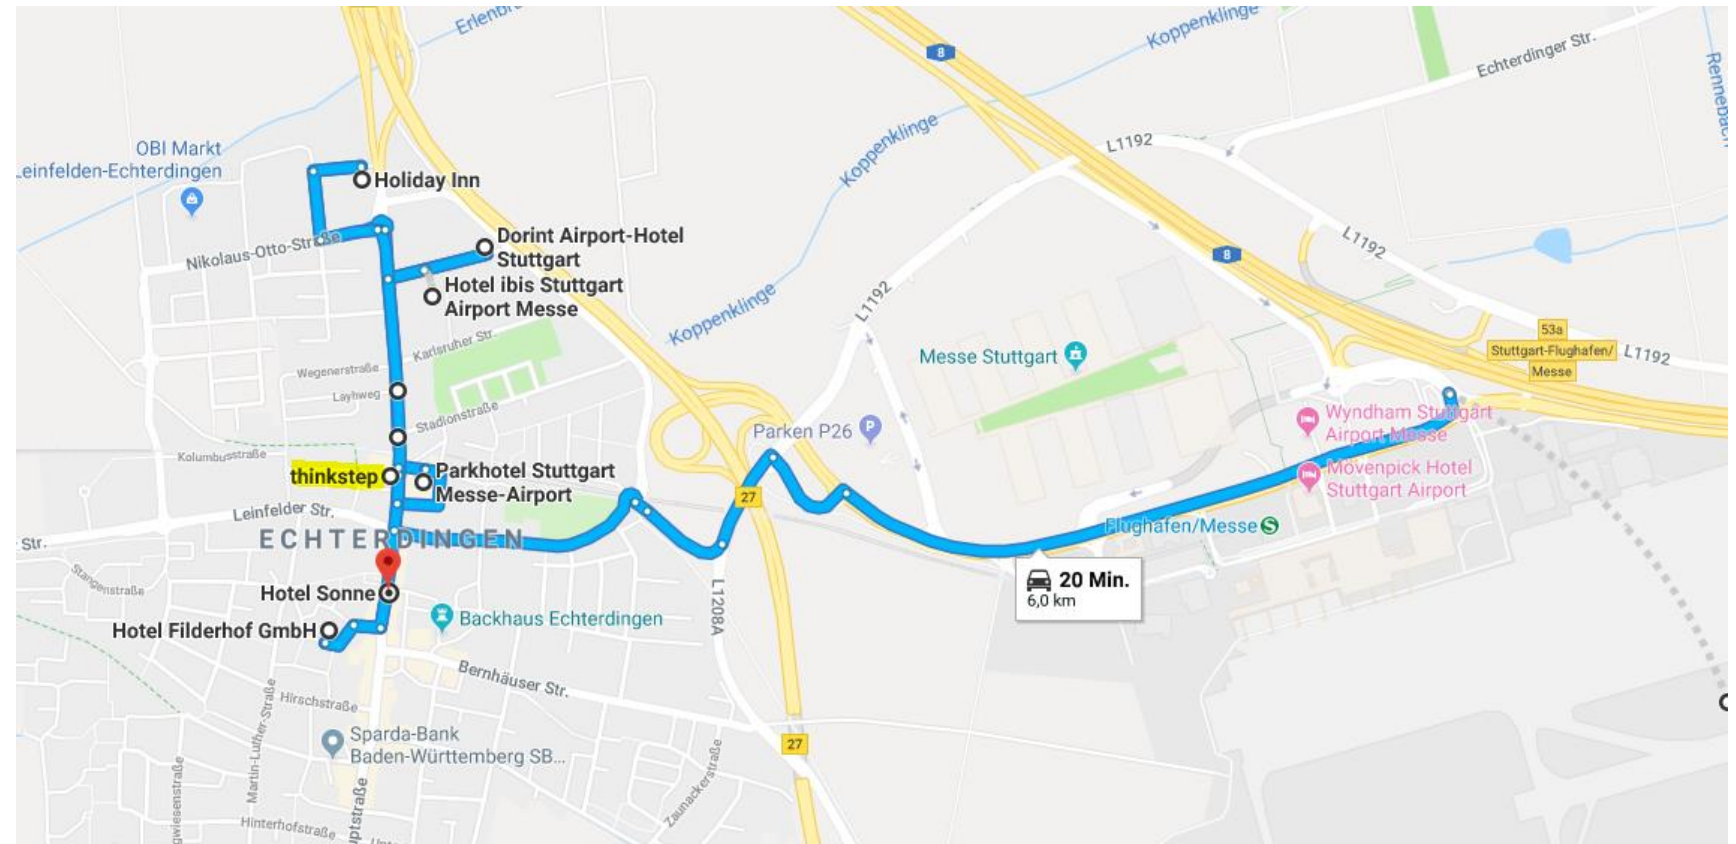

# Hotels in Echterdingen

1. Holiday Inn Express
2. Hotel Ibis
3. Hotel Dorint
4. Hotel Parkhotel
5. Hotel Sonne
6. Hotel Filderhof

- **Location:** Situated approx. 700m from thinkstep offices, only a few minutes by train from Stuttgart airport, motorway A8 and 10 km from downtown Stuttgart
- **Address:** Dieselstr. 20 70771 Leinfelden-Echterdingen
- **Tel. number:** +49 (0) 7 11 722490-0
- **Cost of single room:** from 86 EUR per night
- **Website:** <https://www.ihg.com/holidayinnexpress/hotels/us/en/leinfelden-echterdingen/strme/hoteldetail>
- **Directions:**
  - **From the airport by S-Bahn:** Take S-Bahn in direction of Schorndorf (S2) or Backnang (S3). •
  - **From Stuttgart railway station:** Take the S-Bahn in direction of Filderstadt (S2) or Flughafen/Airport (S3) Get off at Echterdingen and walk in the direction of travel to the exit. Turn right and walk down the main street approx. 500m. Then right to Nikolaus-Otto-Strasse, in 150m again right to Dieselstrasse. After 100m turn right to Dieselstrasse. The hotel is on the right. •
  - **From the airport by car:** Take Flughafenstraße for 1.5 km, then left in direction to Echterdinger Str. / L1192. Approx. 200m again left to Echterdinger Str., after 200 m right to Plieninger Strasse. Cross the roundabout, take 1. exit to Esslinger Strasse. After 900m left to Hauptstrasse. Cross the roundabout, take 1. exit to Nikolaus-Otto-Strasse. In 150m again right to Dieselstrasse. After 100m turn right to Dieselstrasse. The hotel is on the right.