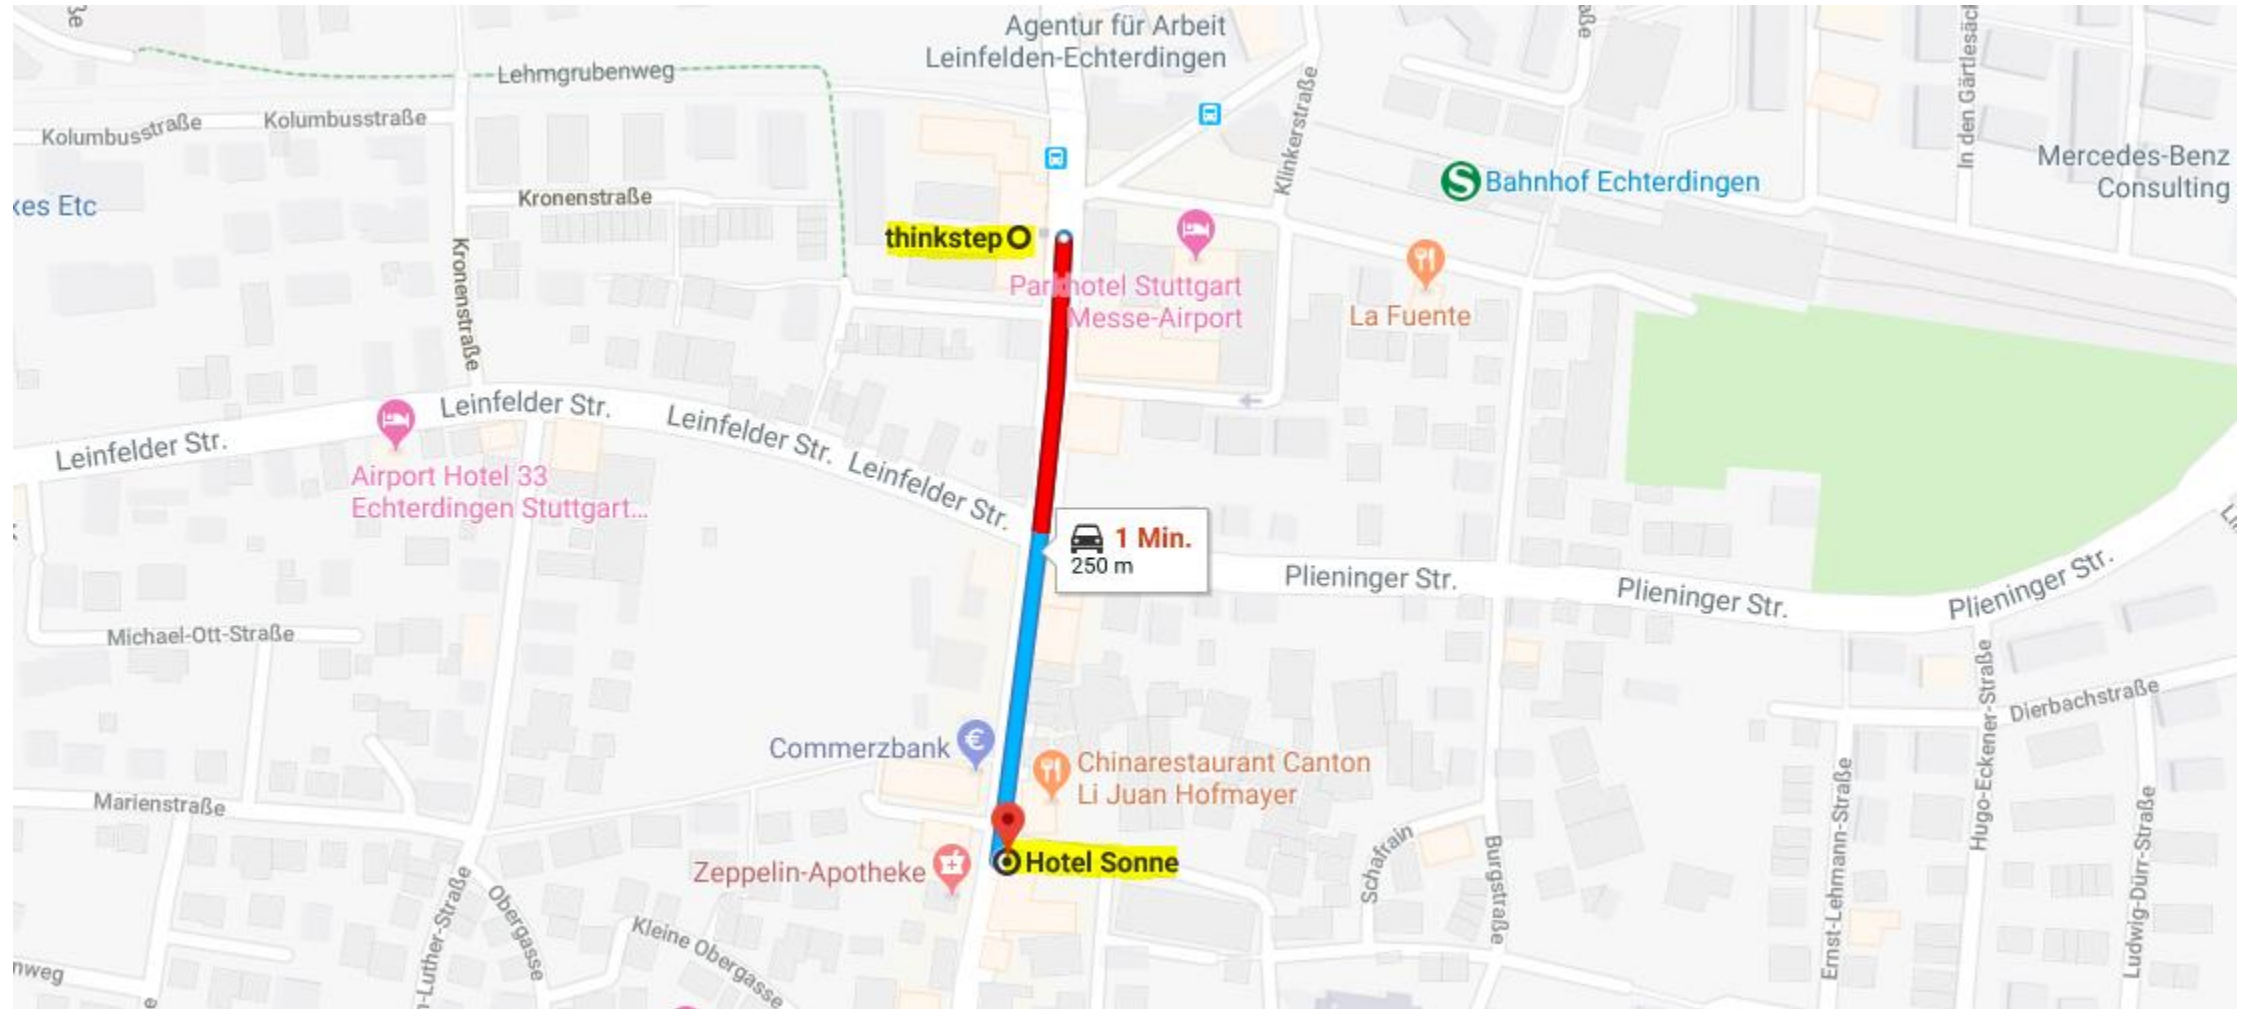

Hotel Sonne