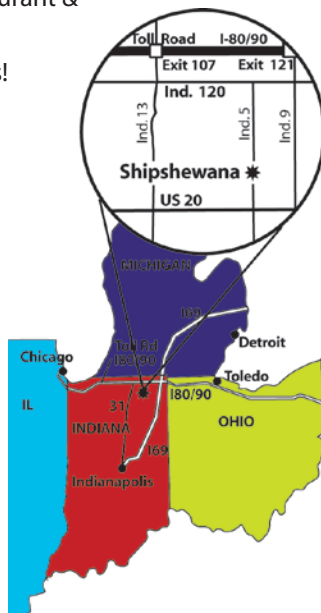

Shipshewana
• Trading Place •
est. 1922

Auction &
Flea Market

GROUP VISITS

SHIPSHEWANA FLEA MARKET

Shipshewana, Indiana

Located in the heart of Northern Indiana's Amish Country, Shipshewana Trading Place features the **Midwest's Largest Flea Market**, crazy fun auctions and delicious food.

345 S Van Buren St, Shipshewana, IN 46565 • 260-768-4129 • ShipshewanaTradingPlace.com
FOR GROUP INFORMATION: Lora Gates • lora@shipshewanatradingplace.com

ASK ABOUT LODGING SPECIALS, FOOD VOUCHERS & SPECIAL GROUP EXPERIENCES

DIRECTIONS

Shipshewana is located in northeast Indiana.

Directions from I-80/90 Toll road:

Exit 107: South (Right) on SR13 to SR120, East on SR120 to SR 5, South on SR5, 3.5 miles.

Exit 121: South on SR9 to SR120, West (Right) on SR120 to SR5, South on SR5, 3.5 miles.

LODGING

Farmstead Inn & Conference Center

- Across the street from the Shipshewana Flea Market
- 153 guest rooms & meeting space available
- \$89 - \$164 per room

Distance to Shipshewana

- From: Grand Rapids....100 miles
- From: Indianapolis....180 miles
- From: Chicago...130 miles
- From: Detroit...180 miles
- From: Toledo...130 miles
- From: Cleveland...230 miles
- From: Toronto...430 miles