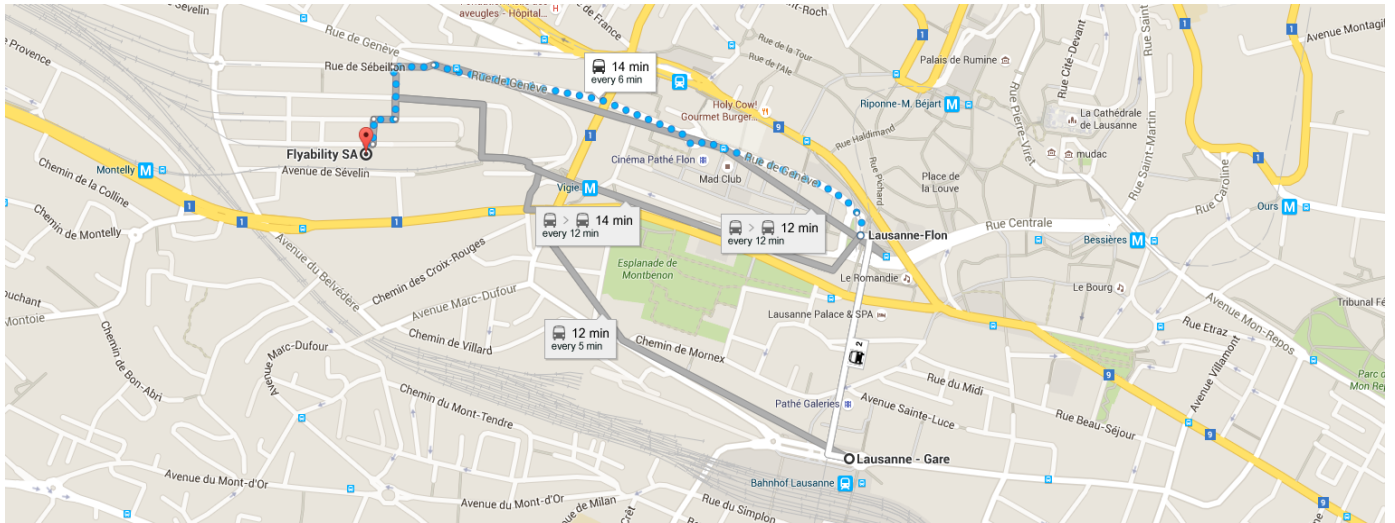

Directions to Flyability

BY PUBLIC TRANSPORT

From Lausanne station, cross the road to the M2 metro towards **Croisettes**. Exit at **Lausanne-Flon**

Followed by either:

BUS

Take bus 18 direction "**Crissier-Timonnet**", Exit at **EPSIC**.

Cross the road and walk down the stairs, continue in the same direction until "**Les Docks**" club is in sight. Our offices can be found on the right of the building in front of "Les Docks".

METRO

From Lausanne-Flon, take the metro M1, Exit at **Vigie**.

Walk in the direction of the elevators, continue down the hill until a staircase is in sight. A skatepark can be found at the bottom of the stairs, Flyability can be found two buildings after the skate park.

Please refer to the map for all public parking places:

BY TAXI :

The taxi rank can be found directly outside the train station. You are able to reserve prior to arriving through *Taxi Services (0844 814 814)*