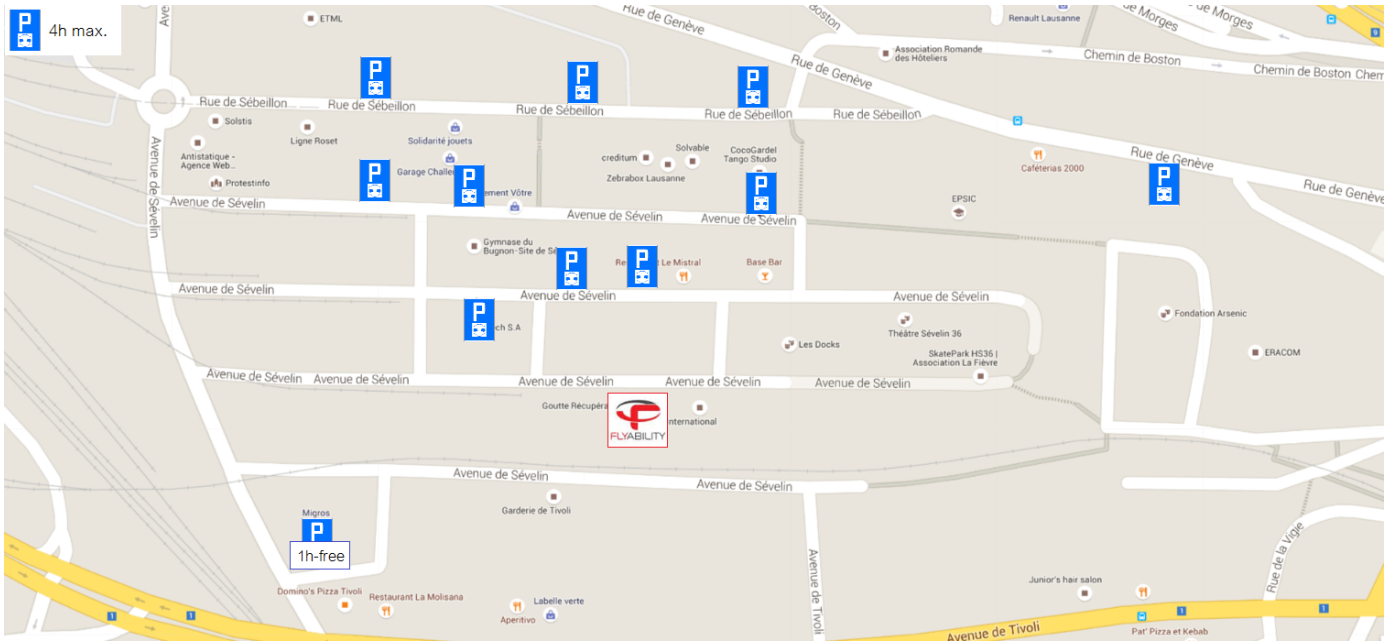

Cross the road and walk down the stairs, continue in the same direction until "**Les Docks**" club is in sight. Our offices can be found on the right of the building in front of "Les Docks".

METRO

From Lausanne-Flon, take the metro M1, Exit at **Vigie**.

Walk in the direction of the elevators, continue down the hill until a staircase is in sight. A skatepark can be found at the bottom of the stairs, Flyability can be found two buildings after the skate park.

Please refer to the map for all public parking places:

BY TAXI :

The taxi rank can be found directly outside the train station. You are able to reserve prior to arriving through *Taxi Services (0844 814 814)*