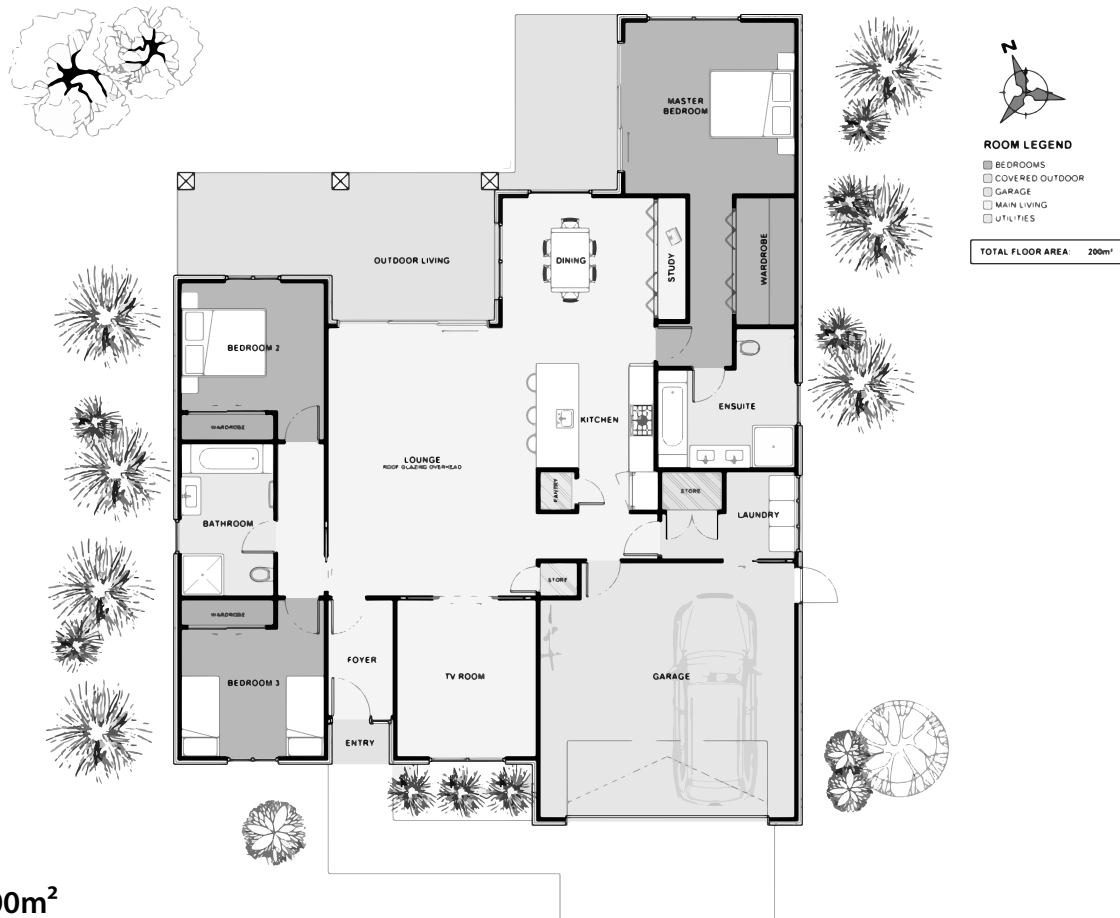

The 'Albury' is a modern home with a small footprint. The bedrooms are very separate giving everyone their own privacy and space. The main living is open plan with a separate TV/Theatre room and a study which can be closed when not used. Outdoor entertainment flows from the living room with significant roof cover making entertaining always possible. This home can be finished in numerous claddings to give your desired look.

Floor Area: 200m²

 2  3  2  14.6m  18.9m

Ph: (03) 6491 2063
 Luke Davies: 0488 333 640
 E: luke@daviesconstruction.com.au
www.daviesconstruction.com.au