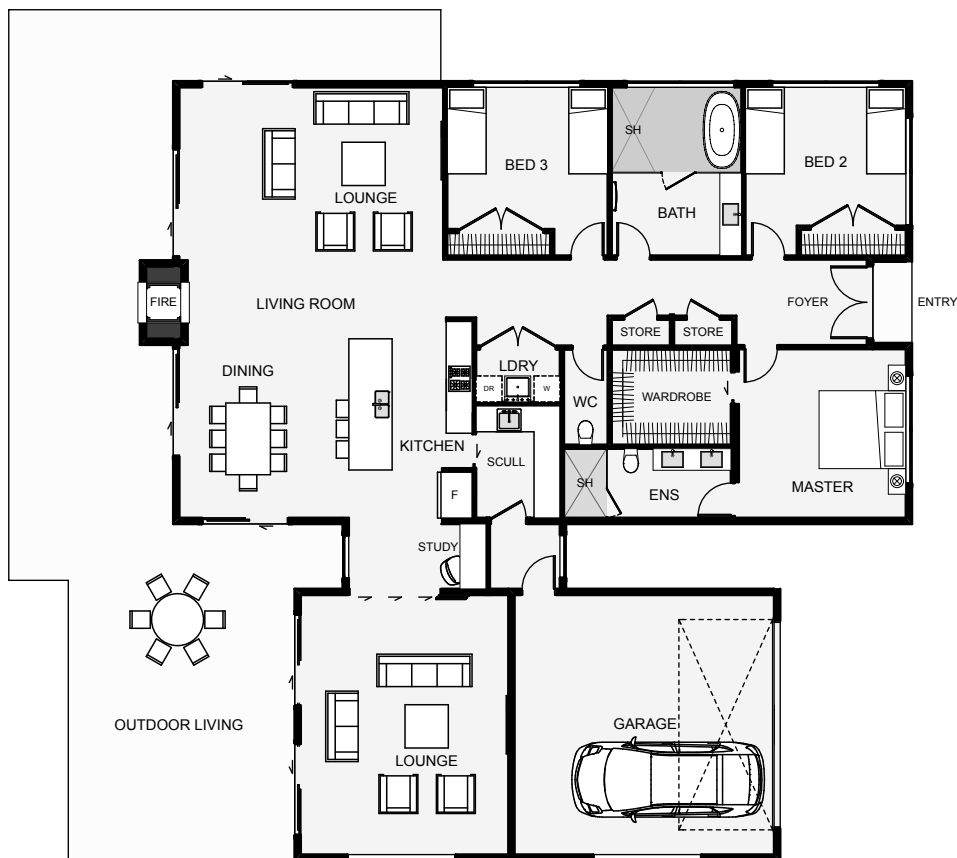

Fancy a beautiful classic weatherboard home built new with all the timeless finishings? With a modern layout, high ceilings and overhead windows allowing plenty of natural light to spread throughout all living areas, this home offers more than the older classics. Grocery shopping is even a breeze - straight from the car and into the scullery. Other features are the double separate living, modern bathroom, large bedrooms, study nook and an outdoor fire option.

Floor Area: 252m<sup>2</sup>

 2  3  2  17.8m  18.0m

Ph: (03) 6491 2063  
 Luke Davies: 0488 333 640  
 E: [luke@daviesconstruction.com.au](mailto:luke@daviesconstruction.com.au)  
[www.daviesconstruction.com.au](http://www.daviesconstruction.com.au)