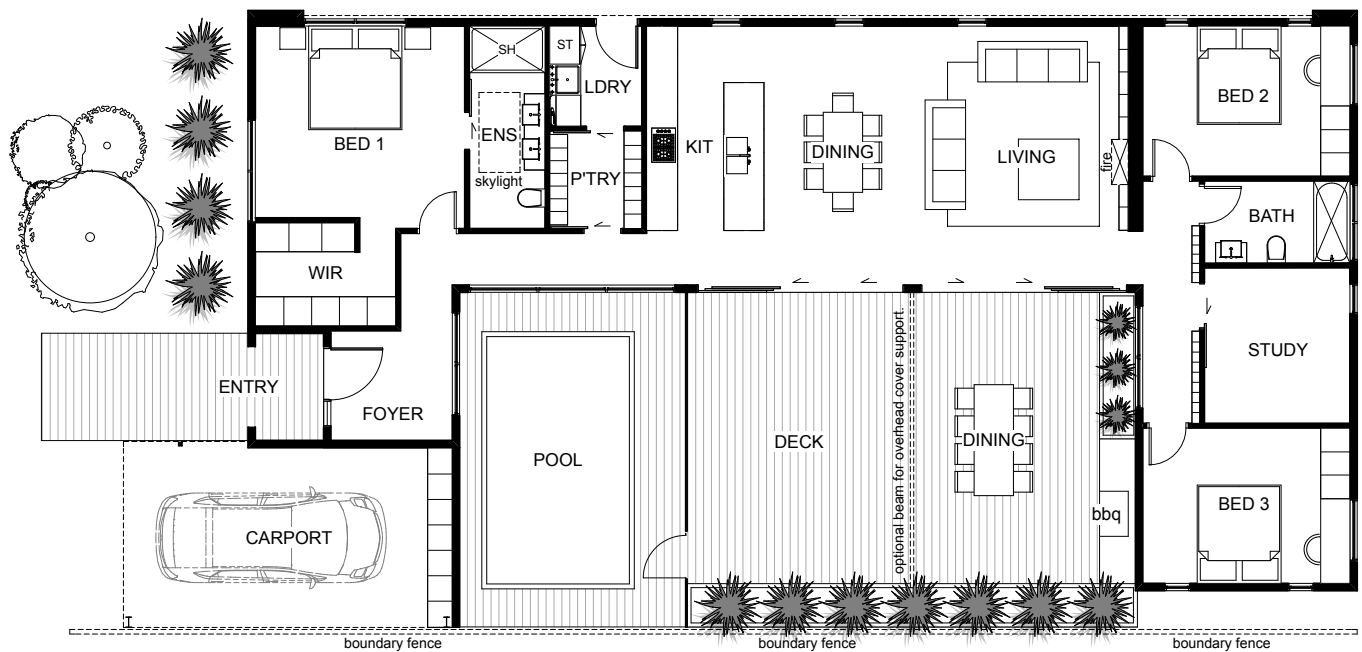

The Bowen is a home that welcomes everyone. The indoor and outdoor living spaces are centrally located in the home and create a spacious integrated hub for just the family to relax or for family and friends to join together. The master bedroom is at the front of the home, offering the ultimate privacy. The other bedrooms conveniently surround the main bathroom and are off a hallway on the opposite side of the living area. The Bowen offers relaxing and stylish living at any budget.

Floor Area: 148m²

 1
  3+
  2
  1
  23.7m
  11.7m

Ph: (03) 6491 2063
 Luke Davies: 0488 333 640
 E: luke@daviesconstruction.com.au
www.daviesconstruction.com.au