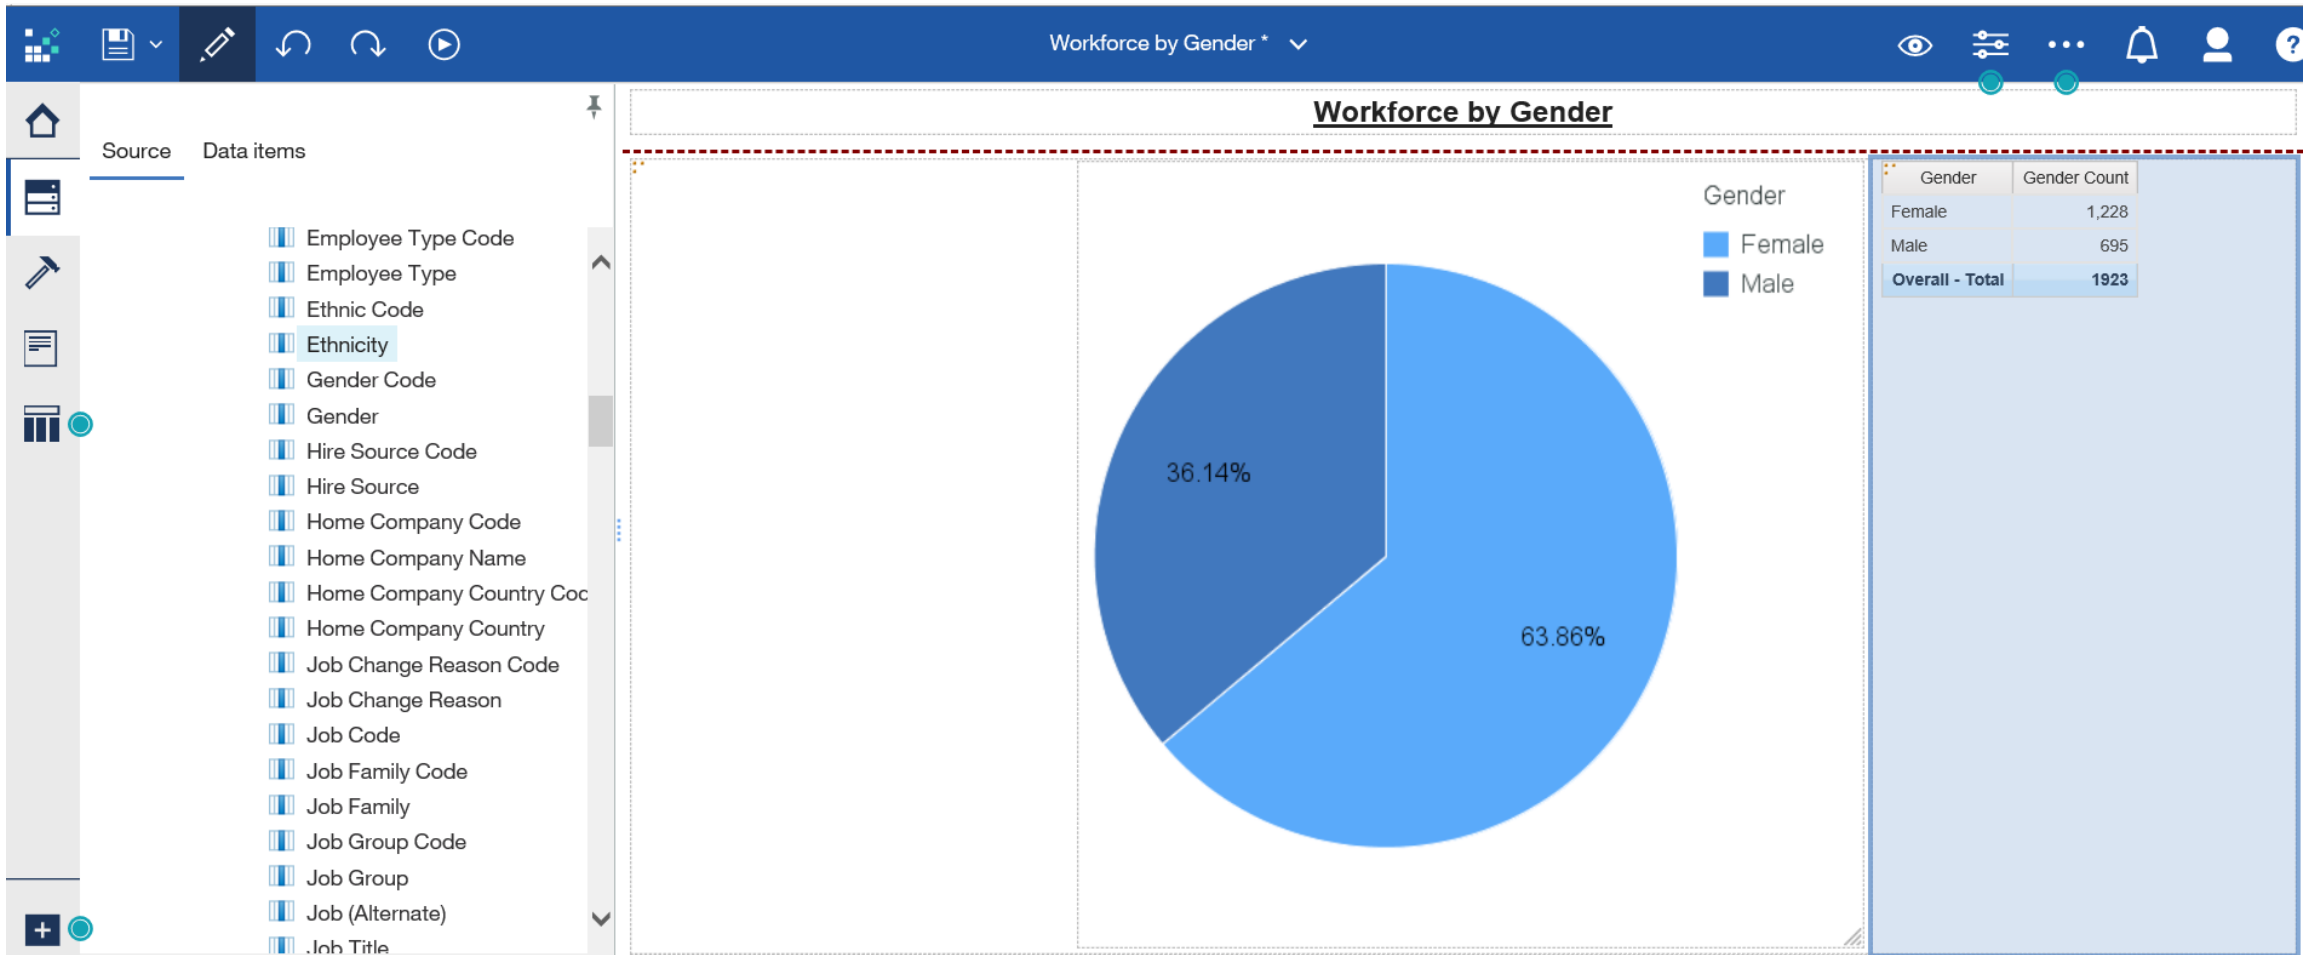

New data Preview mode