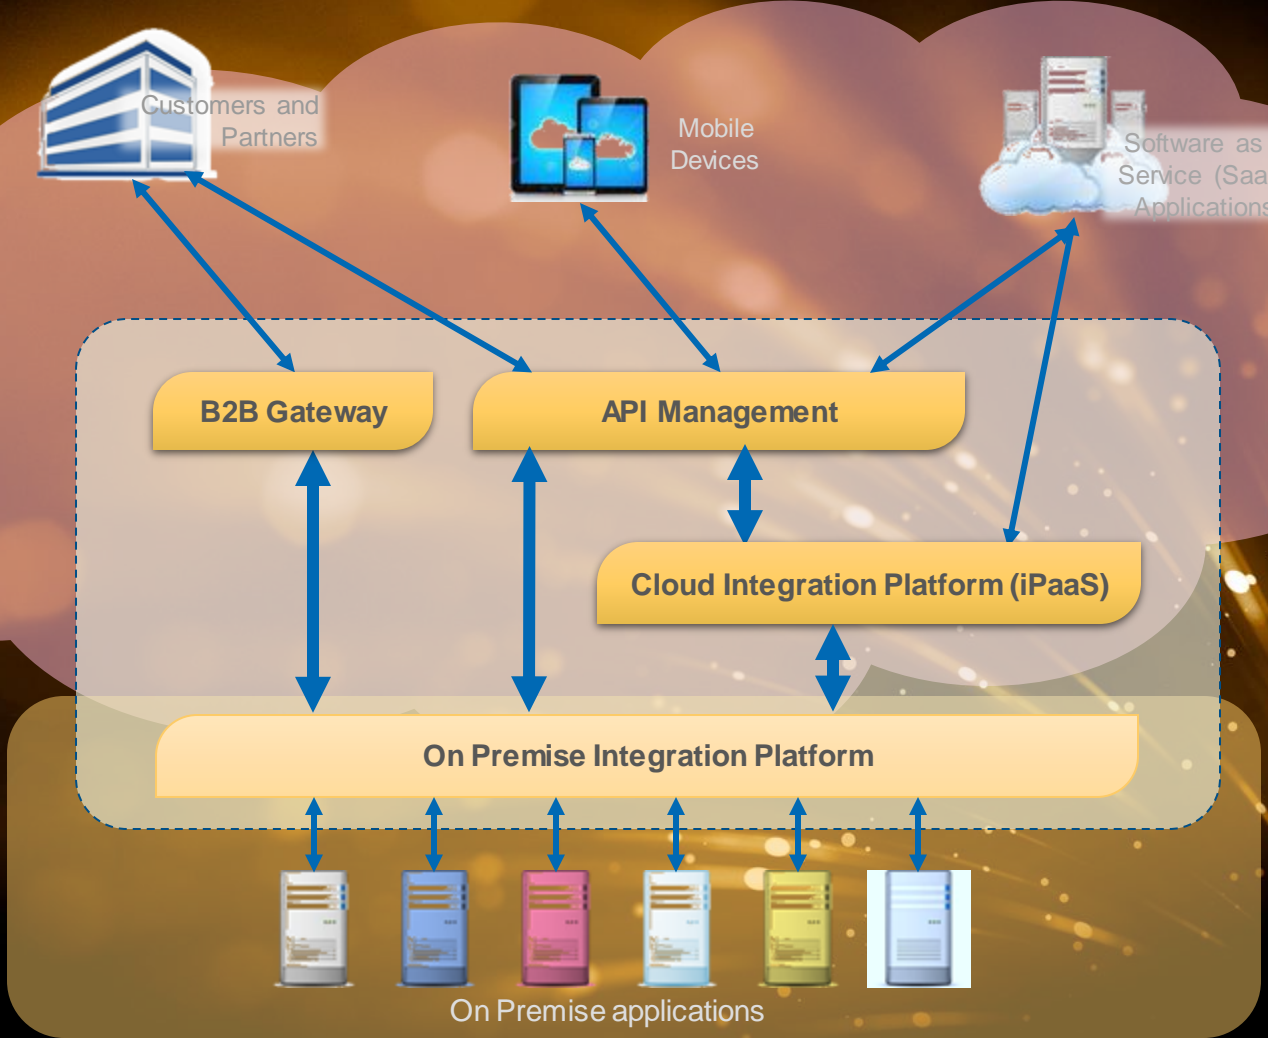

DATA-DRIVEN BUSINESS
TRANSFORMATION

INTEGRATION DAYS 2019
- JOURNEY TO THE CLOUD

BUILD AND IMPLEMENT YOUR API STRATEGY

METHOD – FOUR FOCUSED TASKS

Offered as workshop
by Enfo

API-LED CONNECTIVITY: AN APPROACH TO UNLOCKING YOUR ORGANIZATION

API MANAGEMENT

API MANAGEMENT ARCHITECTURE

IBM API Connect Demo!

API CONNECT COMPONENTS

THANK YOU

Headed in the same direction
– walk there together?

Anders Wasén

Sr. Solutions Architect, IBM Champion
anders.wasen@enfo.se