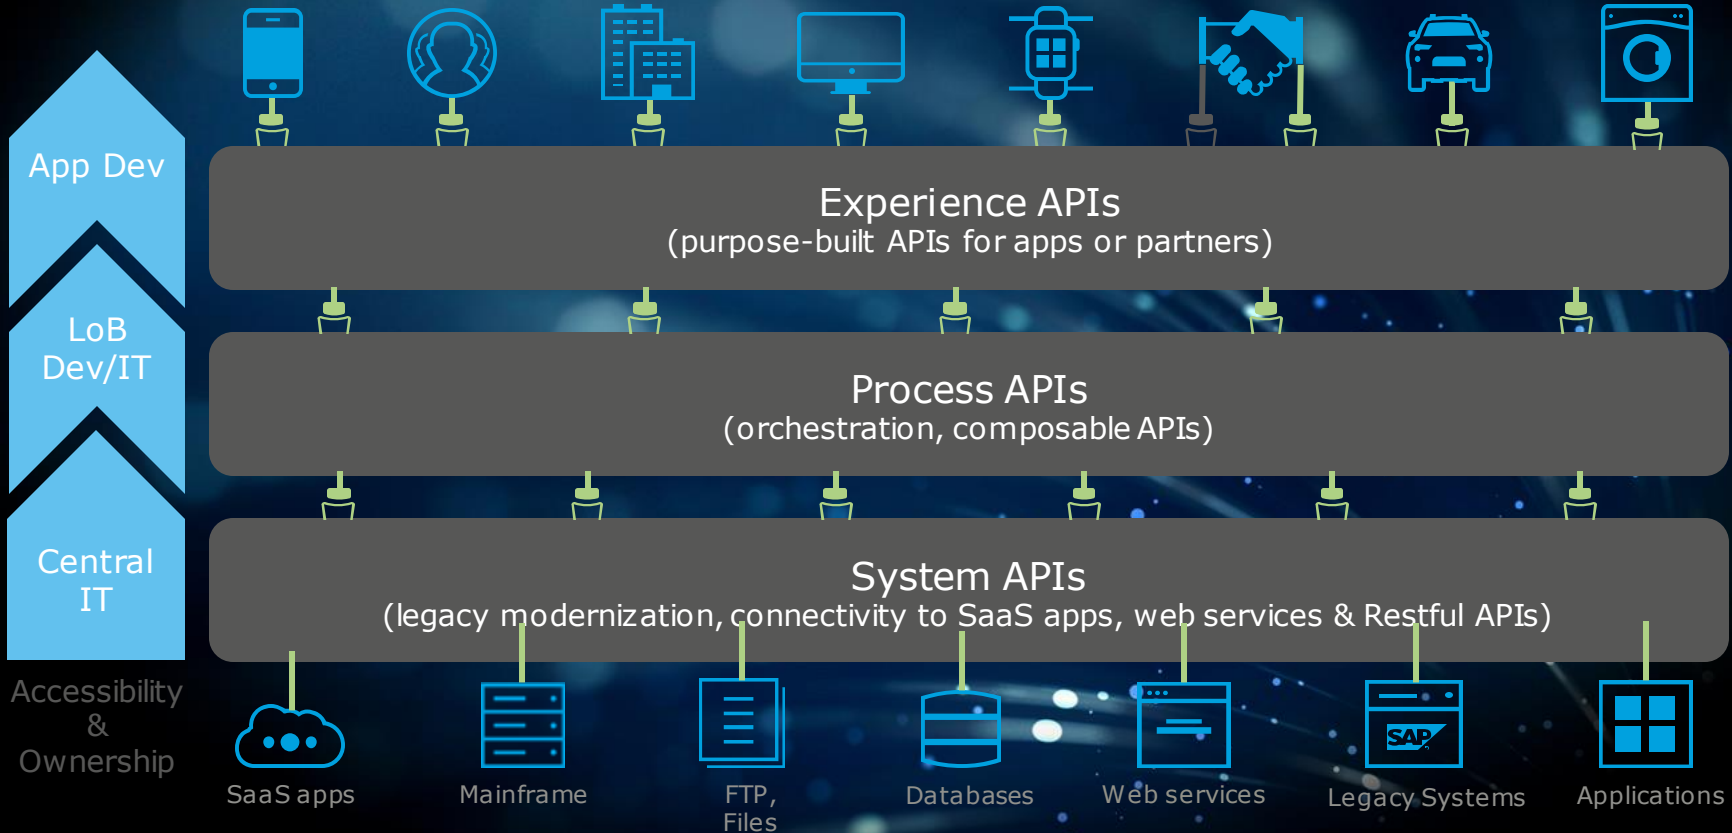

DATA-DRIVEN BUSINESS
TRANSFORMATION

INTEGRATION DAYS 2019
- JOURNEY TO THE CLOUD

BUILD AND IMPLEMENT YOUR API STRATEGY

METHOD – FOUR FOCUSED TASKS

Offered as workshop
by Enfo

API-LED CONNECTIVITY: AN APPROACH TO UNLOCKING YOUR ORGANIZATION

API MANAGEMENT

API MANAGEMENT ARCHITECTURE

IBM API Connect Demo!

API CONNECT COMPONENTS

THANK YOU

Headed in the same direction
– walk there together?

Anders Wasén

Sr. Solutions Architect, IBM Champion
anders.wasen@enfo.se