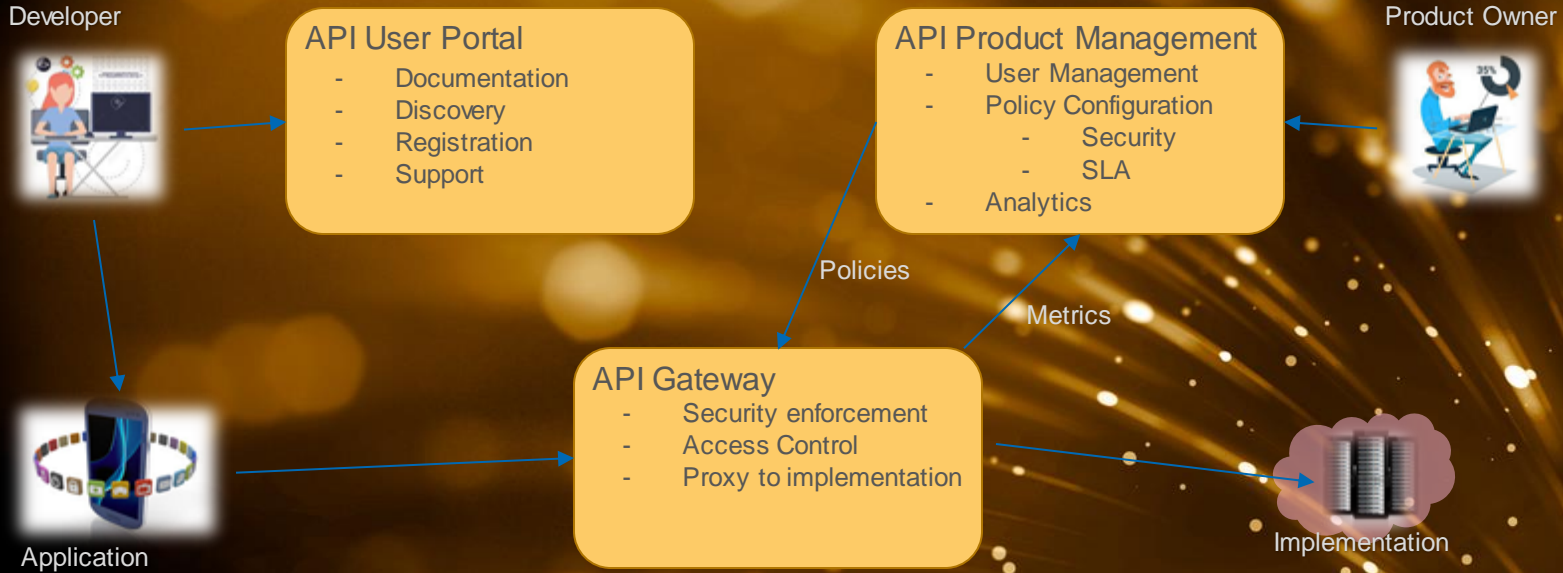

DATA-DRIVEN BUSINESS
TRANSFORMATION

INTEGRATION DAYS 2019
- JOURNEY TO THE CLOUD

BUILD AND IMPLEMENT YOUR API STRATEGY

METHOD – FOUR FOCUSED TASKS

Offered as workshop
by Enfo

API-LED CONNECTIVITY: AN APPROACH TO UNLOCKING YOUR ORGANIZATION

API MANAGEMENT

API MANAGEMENT ARCHITECTURE

IBM API Connect Demo!

API CONNECT COMPONENTS

THANK YOU

Headed in the same direction
– walk there together?

Anders Wasén

Sr. Solutions Architect, IBM Champion
anders.wasen@enfo.se