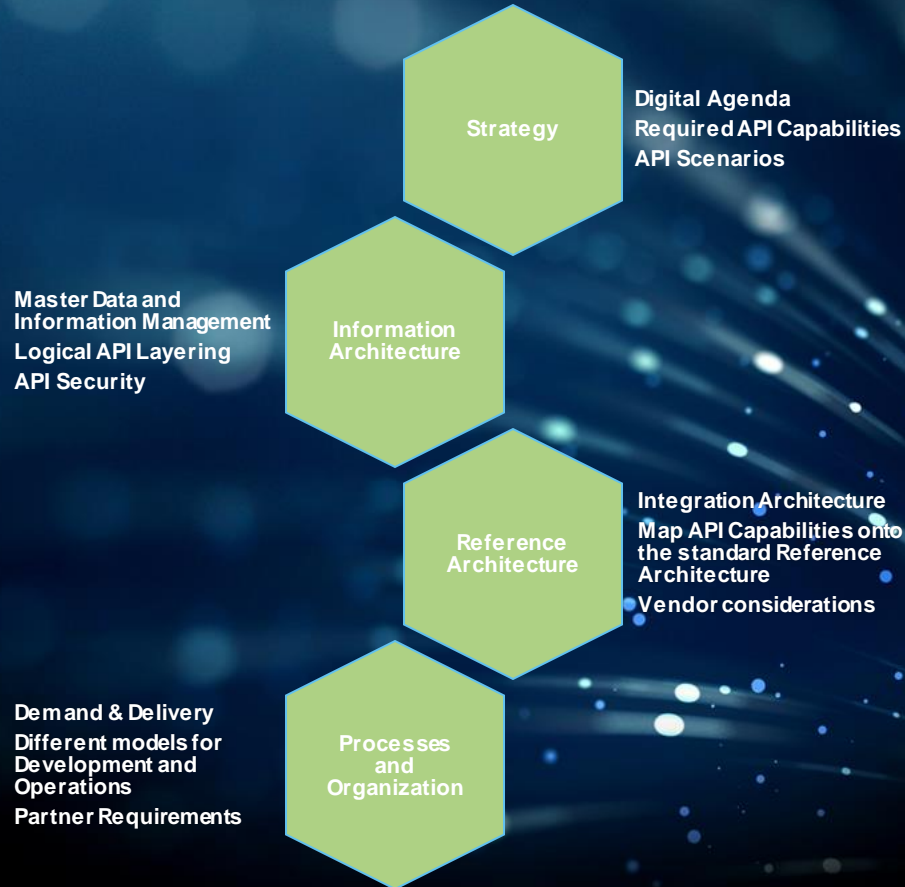

DATA-DRIVEN BUSINESS
TRANSFORMATION

INTEGRATION DAYS 2019
- JOURNEY TO THE CLOUD

BUILD AND IMPLEMENT YOUR API STRATEGY

METHOD – FOUR FOCUSED TASKS

Offered as workshop
by Enfo

API-LED CONNECTIVITY: AN APPROACH TO UNLOCKING YOUR ORGANIZATION