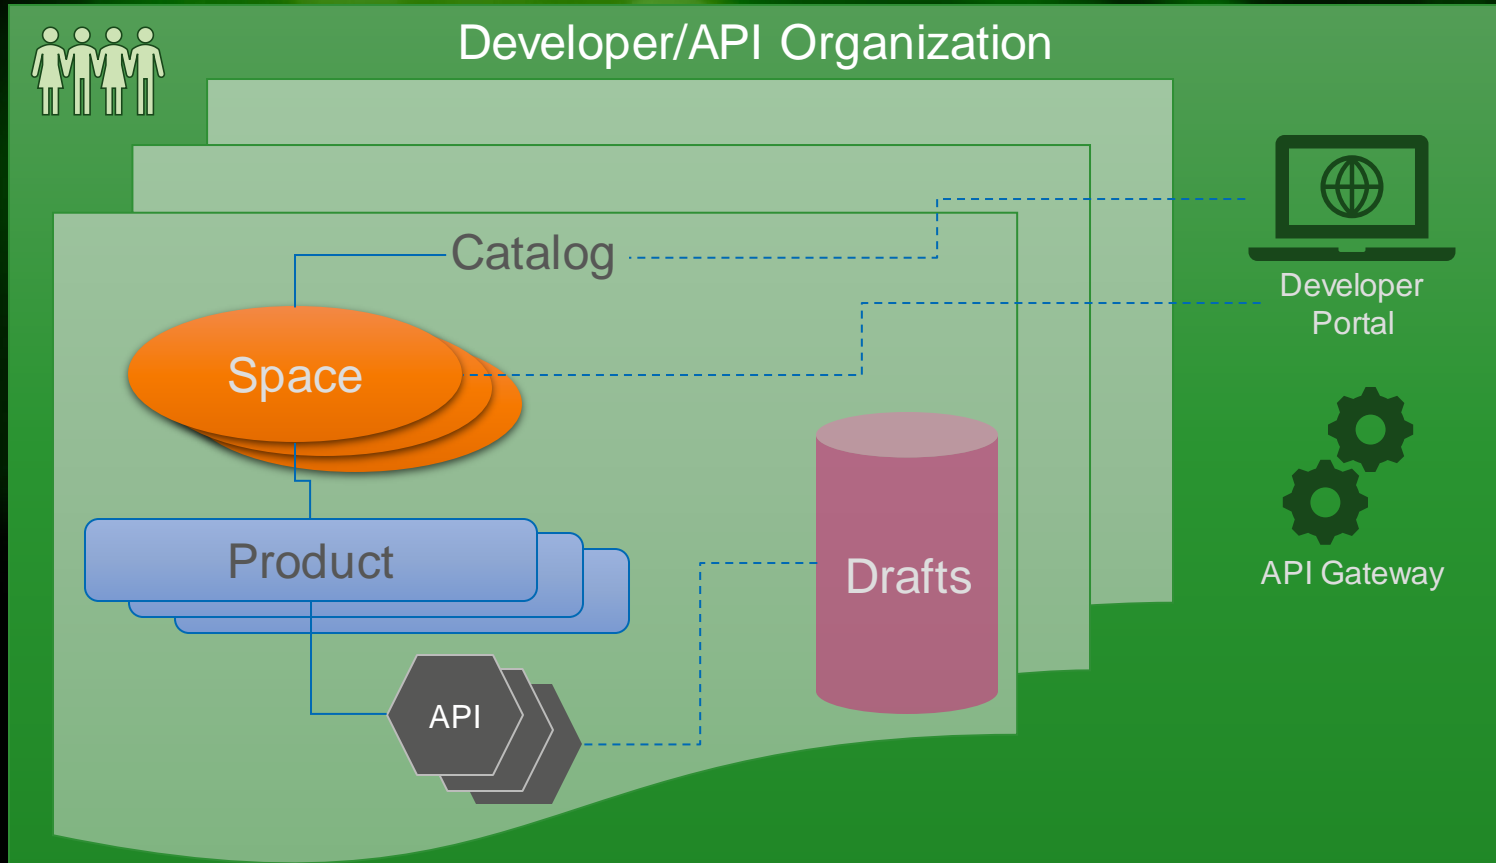

DATA-DRIVEN BUSINESS
TRANSFORMATION

INTEGRATION DAYS 2019
- JOURNEY TO THE CLOUD

BUILD AND IMPLEMENT YOUR API STRATEGY

METHOD – FOUR FOCUSED TASKS

Offered as workshop
by Enfo

API-LED CONNECTIVITY: AN APPROACH TO UNLOCKING YOUR ORGANIZATION

API MANAGEMENT

API MANAGEMENT ARCHITECTURE

IBM API Connect Demo!

API CONNECT COMPONENTS

THANK YOU

Headed in the same direction
– walk there together?

Anders Wasén

Sr. Solutions Architect, IBM Champion
anders.wasen@enfo.se