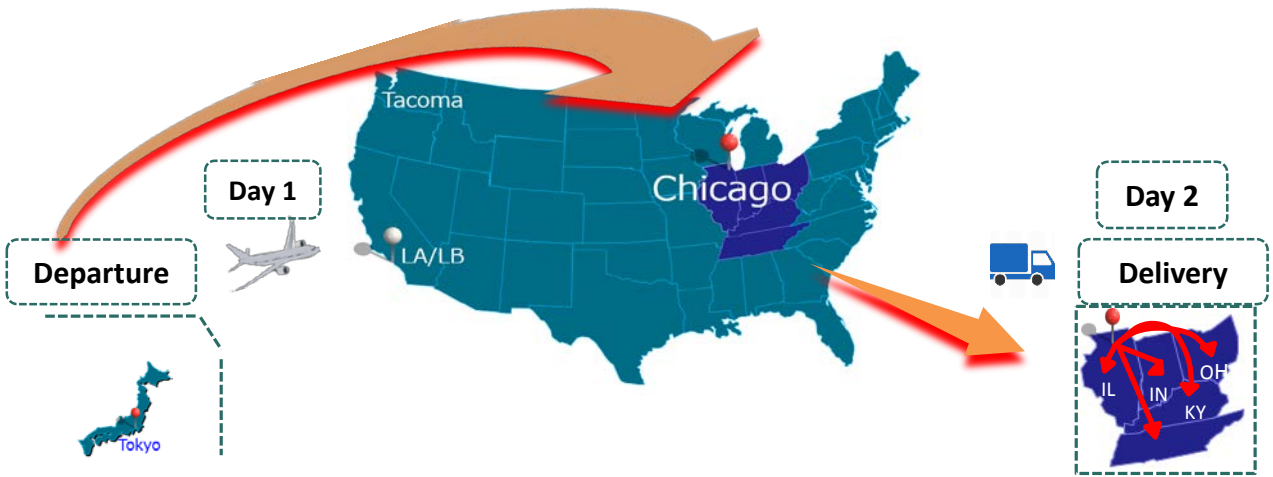

Introducing our Expedited Tokyo to Chicago Direct Air Service

Our service checks *all* your boxes.

2 Day Delivery Service

Reliable delivery service via scheduled truck carrier to IL, IN, OH, KY and TN
Economy service with shorter transit time also available

Next Day Delivery via Pure ULD and Hot Shot Service

Designed for top priority cargo. Priority Service via Pure ULD is an option for next day delivery to Chicago area.

Ocean and Air Freight Consolidation at CFS

All freight arrives into our CFS warehouse for customs release and can be consolidated for additional cost savings.

Smooth Transition from Air to Inland Transport

Door delivery in Illinois, Indiana, Ohio, Kentucky and Tennessee