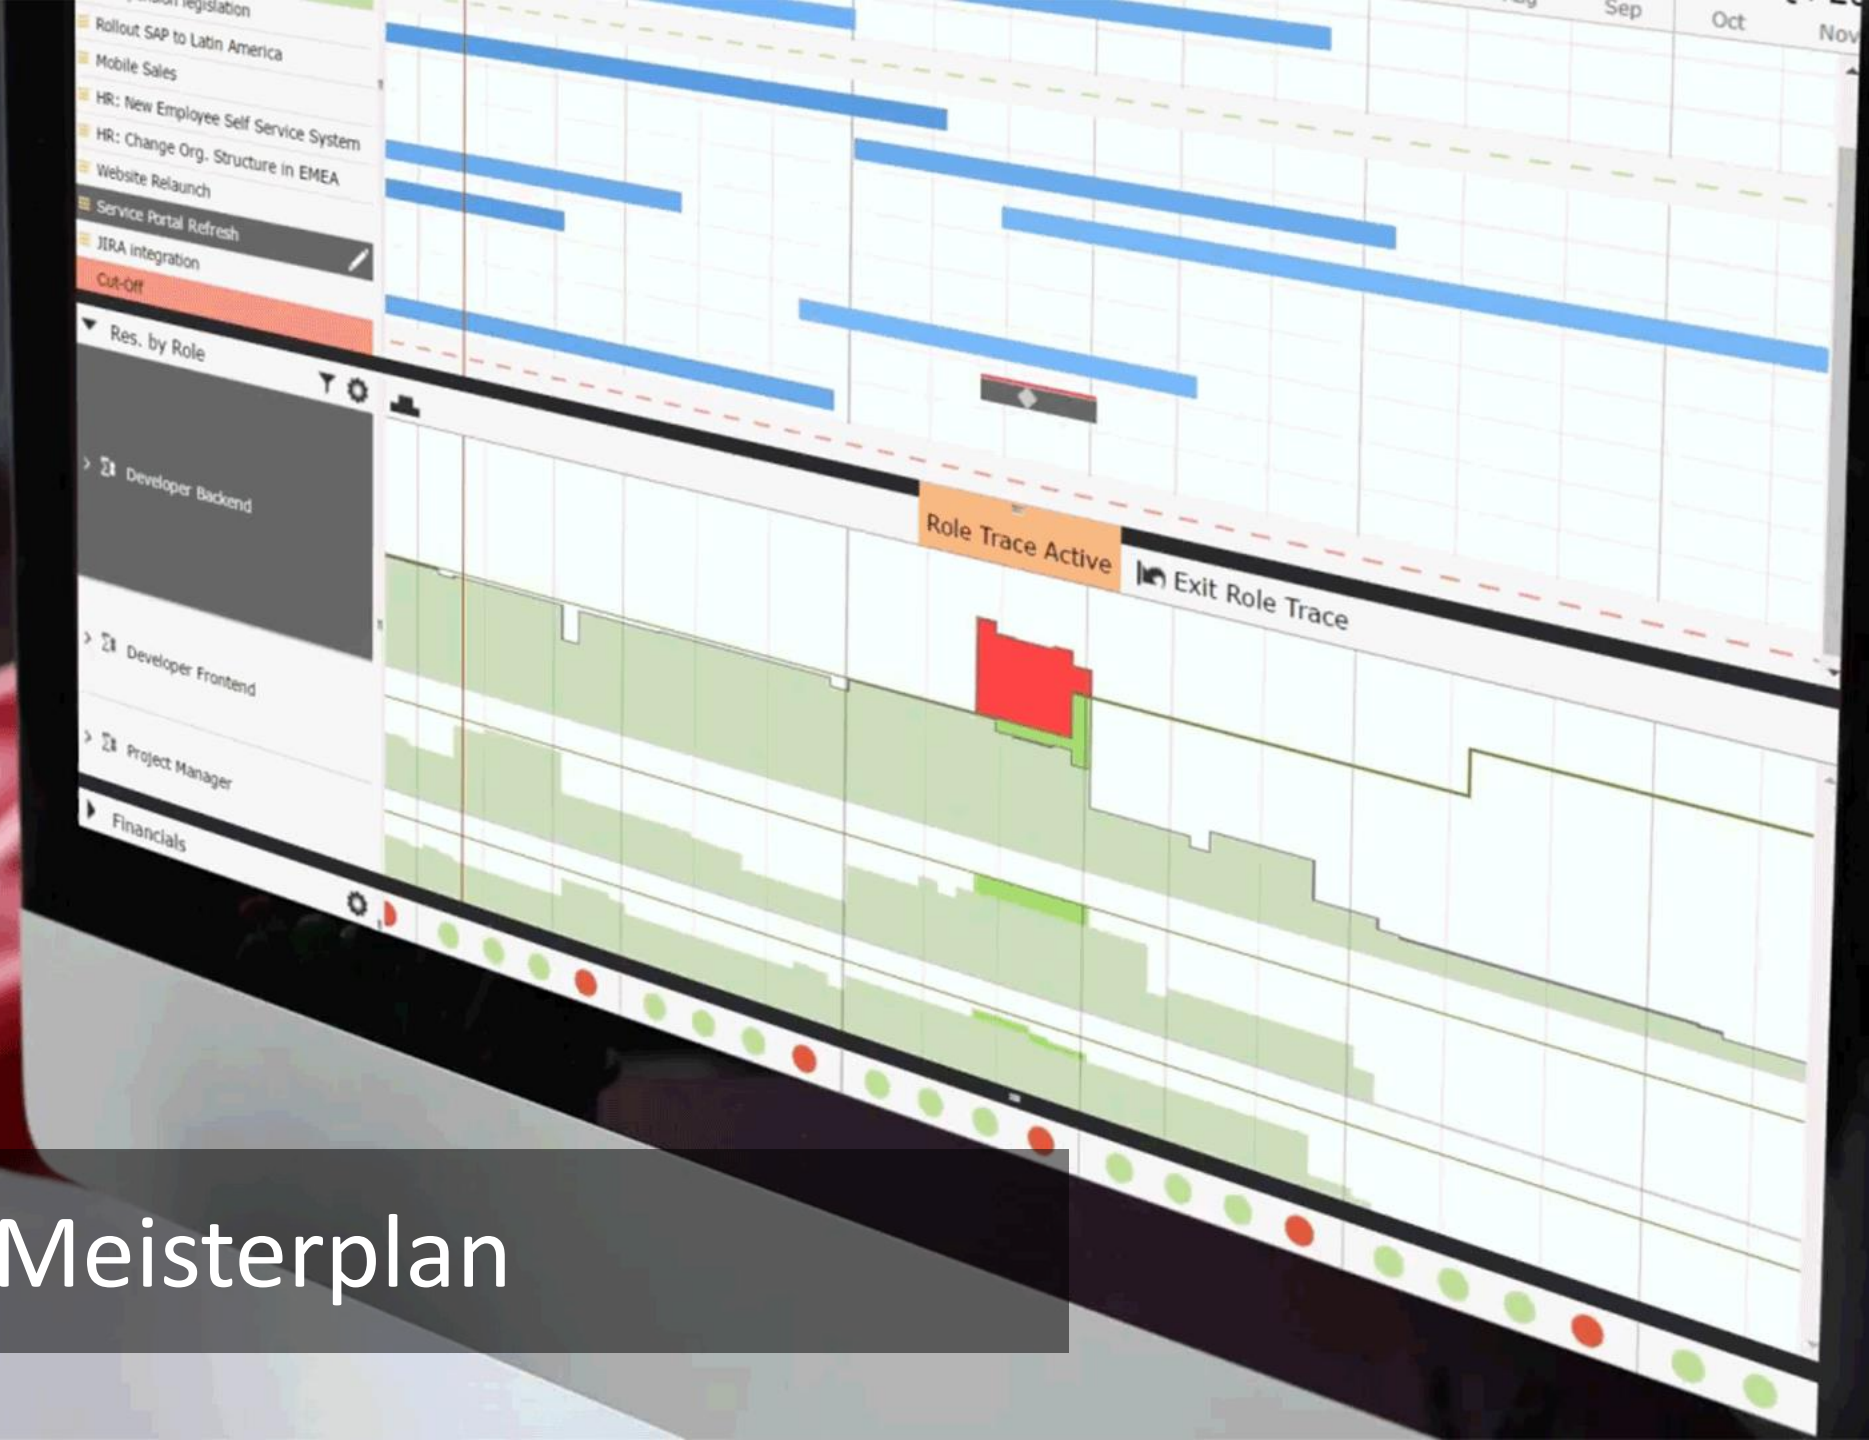

regoconsulting

MEISTERPLAN

RegoLink Meisterplan-ServiceNow Integration

RegoU 2019

servicenow

San Diego, October 2019

Meisterplan

MEISTERPLAN

Meisterplan excels at helping organizations compose and design the best possible portfolio both strategically and from a resource perspective.

Create what-if analyses and simulate changes in real-time to see the impact on your resources, projects and strategy.