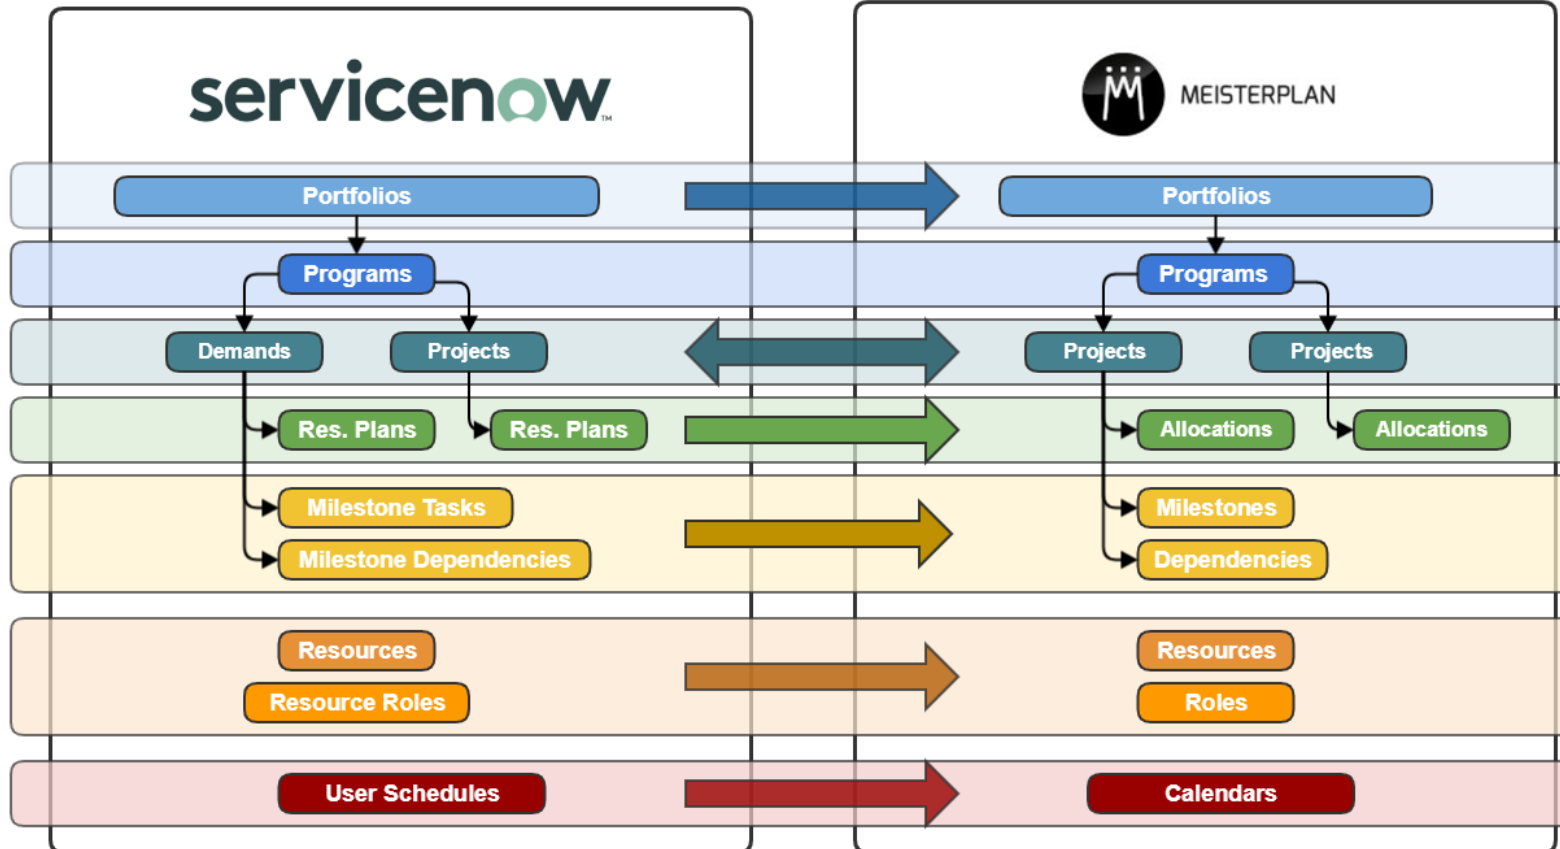

regoconsulting

MEISTERPLAN

RegoLink Meisterplan-ServiceNow Integration

RegoU 2019

servicenow

San Diego, October 2019

Meisterplan

MEISTERPLAN

Meisterplan excels at helping organizations compose and design the best possible portfolio both strategically and from a resource perspective.

Create what-if analyses and simulate changes in real-time to see the impact on your resources, projects and strategy.

Develop a realistic portfolio plan or roadmap that works no matter what tools or methods your project teams use.

Meisterplan runs within your ServiceNow instance

Key Contacts

Grant Zemont
Director, Training Services
grant.zemont@regiconsulting.com
224.406.1390 (CT)