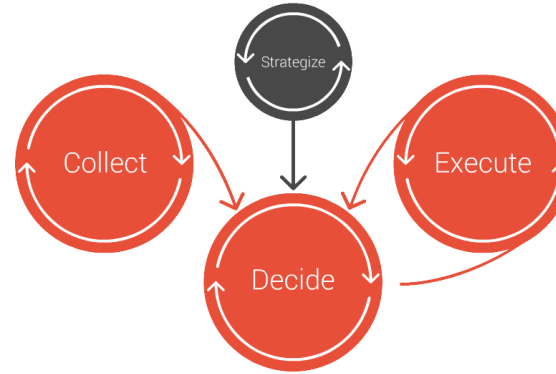

regoconsulting

MEISTERPLAN

RegoLink Meisterplan-ServiceNow Integration

RegoU 2019

servicenow

San Diego, October 2019

Meisterplan

MEISTERPLAN

Meisterplan excels at helping organizations compose and design the best possible portfolio both strategically and from a resource perspective.

Create what-if analyses and simulate changes in real-time to see the impact on your resources, projects and strategy.

Develop a realistic portfolio plan or roadmap that works no matter what tools or methods your project teams use.

Meisterplan runs within your ServiceNow instance

Key Contacts

Grant Zemont
Director, Training Services
grant.zemont@regiconsulting.com
224.406.1390 (CT)