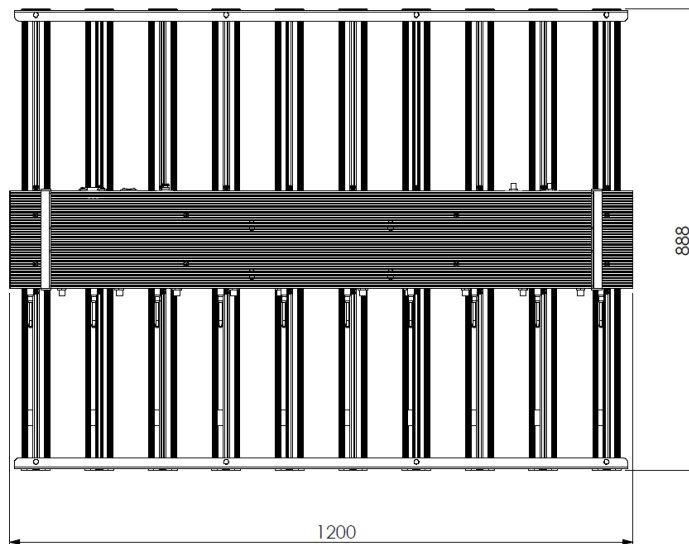

## AEpic LBR001 LED Fixture

LED Grow Light Bars, 100-240V, 500W  
Guardian™ control over AES Link

## Specifications

	Min	Typ	Max
<b>Input Voltage</b>	100 V <sub>AC</sub>	–	240 V <sub>AC</sub>
<b>Input Frequency</b>	50 Hz	–	60 Hz
<b>LED Power</b>	–	500 W	–
<b>Power factor</b>	–	0.9	–
<b>Turn-on Delay Time</b>	6 s	–	8 s
<b>Gap between bars</b>	–	12.2 cm	–
<b>Number of bars</b>	10		
<b>Number of LEDs per bar</b>	44		
<b>PPFD 6" below light (μmol/s/m<sup>2</sup>)</b>	–	–	1028
<b>PPFD 12" below light (μmol/s/m<sup>2</sup>)</b>	–	–	870
<b>Thermal management</b>	Passive		
<b>Operating Temperature</b>	-20 °C (-4 °F)	–	40 °C (104 °F)
<b>Storage Temperature</b>	-40 °C (-40 °F)	–	60 °C (140 °F)
<b>Dimensions (L x W x H)</b>	1194 mm x 889 mm x 132 mm (47" x 35" x 5.2")		
<b>Weight</b>	21.1 kg (46.5 lbs)		
<b>Lifetime</b>	50000 hrs		
<b>Warranty</b>	3 yrs		

# Photon Flux Distribution

Measured at 500W with fixture centrally hanging at pre-determined height above a 4'x5' grow area.