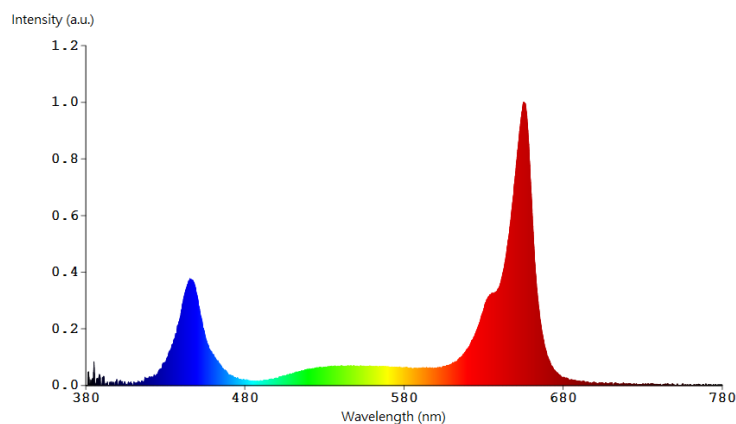

## AEpic LBR001 LED Fixture

LED Grow Light Bars, 100-240V, 500W  
Guardian™ control over AES Link

## Specifications

	Min	Typ	Max
<b>Input Voltage</b>	100 V <sub>AC</sub>	–	240 V <sub>AC</sub>
<b>Input Frequency</b>	50 Hz	–	60 Hz
<b>LED Power</b>	–	500 W	–
<b>Power factor</b>	–	0.9	–
<b>Turn-on Delay Time</b>	6 s	–	8 s
<b>Gap between bars</b>	–	12.2 cm	–
<b>Number of bars</b>	10		
<b>Number of LEDs per bar</b>	44		
<b>PPFD 6" below light (μmol/s/m<sup>2</sup>)</b>	–	–	1028
<b>PPFD 12" below light (μmol/s/m<sup>2</sup>)</b>	–	–	870
<b>Thermal management</b>	Passive		
<b>Operating Temperature</b>	-20 °C (-4 °F)	–	40 °C (104 °F)
<b>Storage Temperature</b>	-40 °C (-40 °F)	–	60 °C (140 °F)
<b>Dimensions (L x W x H)</b>	1194 mm x 889 mm x 132 mm (47" x 35" x 5.2")		
<b>Weight</b>	21.1 kg (46.5 lbs)		
<b>Lifetime</b>	50000 hrs		
<b>Warranty</b>	3 yrs		

# Photon Flux Distribution

Measured at 500W with fixture centrally hanging at pre-determined height above a 4'x5' grow area.