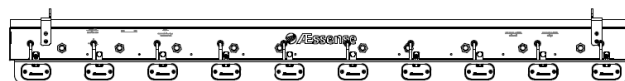

## AEpic LBR001 LED Fixture

LED Grow Light Bars, 100-240V, 500W  
Guardian™ control over AES Link

## Specifications

	Min	Typ	Max
<b>Input Voltage</b>	100 V <sub>AC</sub>	–	240 V <sub>AC</sub>
<b>Input Frequency</b>	50 Hz	–	60 Hz
<b>LED Power</b>	–	500 W	–
<b>Power factor</b>	–	0.9	–
<b>Turn-on Delay Time</b>	6 s	–	8 s
<b>Gap between bars</b>	–	12.2 cm	–
<b>Number of bars</b>	10		
<b>Number of LEDs per bar</b>	44		
<b>PPFD 6" below light (μmol/s/m<sup>2</sup>)</b>	–	–	1028
<b>PPFD 12" below light (μmol/s/m<sup>2</sup>)</b>	–	–	870
<b>Thermal management</b>	Passive		
<b>Operating Temperature</b>	-20 °C (-4 °F)	–	40 °C (104 °F)
<b>Storage Temperature</b>	-40 °C (-40 °F)	–	60 °C (140 °F)
<b>Dimensions (L x W x H)</b>	1194 mm x 889 mm x 132 mm (47" x 35" x 5.2")		
<b>Weight</b>	21.1 kg (46.5 lbs)		
<b>Lifetime</b>	50000 hrs		
<b>Warranty</b>	3 yrs		

# Photon Flux Distribution

Measured at 500W with fixture centrally hanging at pre-determined height above a 4'x5' grow area.