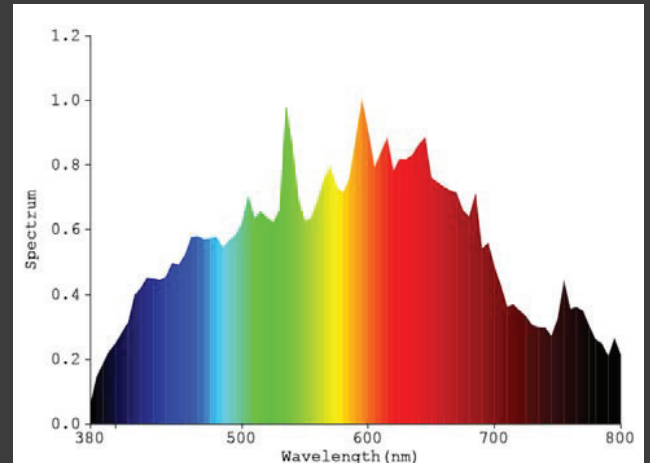

Part number: 082-05003-21
Photon Flux: 1150 $\mu\text{mol/s}$
Luminous Flux: 65000 lm
CCT: 4200K
Power: 630W
Bulb Shape: T32
Bulb Base: K12 x 30S
Rated Life*: 10,000 hrs

*assuming 10 hour cycles

Follow Us

facebook.com/AEssenseGrows

@AEssenseGrows

@AEssenseGrows

AEssenseGrows.com

Email: info@AEssenseGrows.com

Tel: +1-650-564-3058

1281 Reamwood Ave.

Sunnyvale, CA 94089