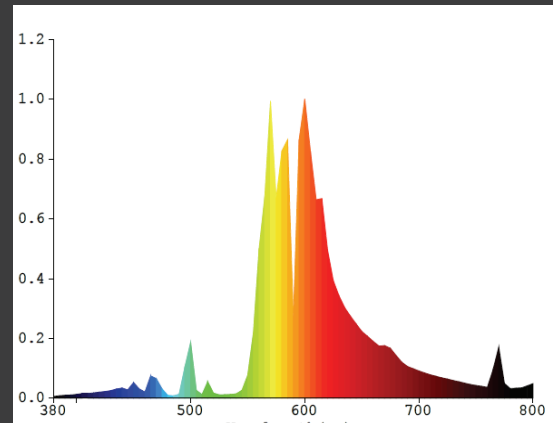

Part number: 082-01001-21
Photon Flux: 2000 $\mu\text{mol/s}$
Luminous Flux: 150000 lm
CCT: 2100K
Power: 1000W
Bulb Shape: T32
Bulb Base: K12 x 30S
Rated Life*: 15,000 hrs

*assuming 10 hour cycles

Follow Us

facebook.com/AEssenseGrows

@AEssenseGrows

@AEssenseGrows

AEssenseGrows.com

Email: info@AEssenseGrows.com

Tel: +1-650-564-3058

1281 Reamwood Ave.
Sunnyvale, CA 94089