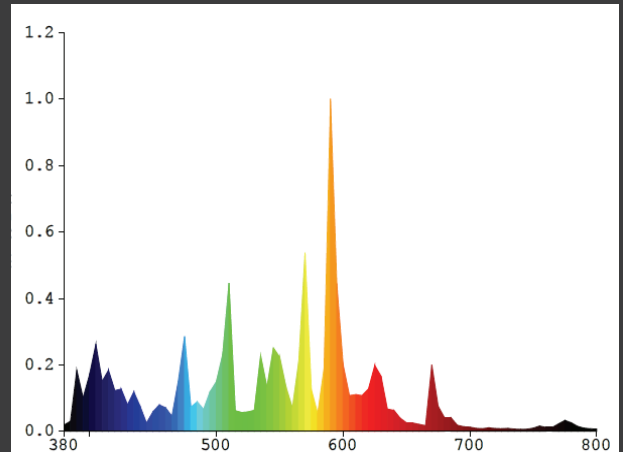

Part number: 082-04001-21
Luminous Flux: 100000 lm
CCT: 4000K
Power: 1000W
Bulb Shape: T32
Bulb Base: K12 x 30S
Rated Life*: 5000 hrs

*assuming 10 hour cycles

Follow Us

facebook.com/AEssenseGrows

[@AEssenseGrows](https://twitter.com/AEssenseGrows)

[@AEssenseGrows](https://instagram.com/AEssenseGrows)

AEssenseGrows.com

Email: info@AEssenseGrows.com

Tel: +1-650-564-3058

1281 Reamwood Ave.
Sunnyvale, CA 94089