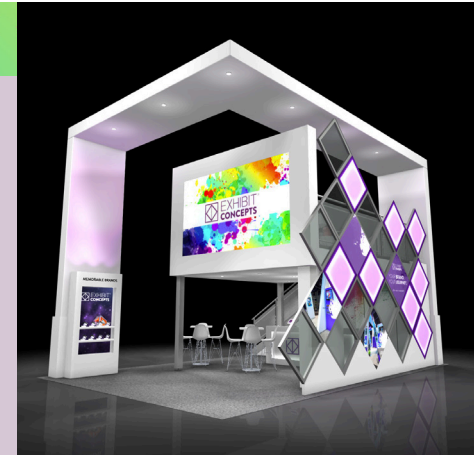

THE INSPIRATION

Every story has a hero. At Exhibit Concepts, we believe our clients are the hero. Our goal is to bring their story to life in face-to-face settings in the most compelling, memorable, and inspirational way possible. Our EXHIBITORLIVE booth is a testament to them and their stories. Every corner of the booth showcases the client's journey: identifying an objective, encountering obstacles and how together, they ultimately succeeded. A true hero's journey, if you will. Technology is a key part of this story, bringing those stories to life in the most eye catching and interactive of ways.

AISLE TILES beMatrix LEDskin[®]

The LEDskin product is a LED tile system that is custom made to integrate seamlessly into the b62 beMatrix Frame System. It's completely customizable for a variety of applications and dimensions. We utilized this product on the large main screen on the front of the booth to play a video loop. The diamond patterned side wall also incorporates these tiles. Four (4) dynamic video content tiles display photos from client projects. Other tiles utilize LED lights to match the client's brand colors. These tiles can be added together to create a large single screen or broken up into smaller pieces for other applications. Best of all, the backside of the tiles can be hidden using fabric or hard panels.