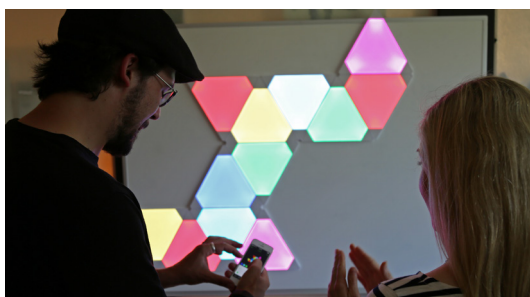

AISLE TILES beMatrix LEDskin[®]

The LEDskin product is a LED tile system that is custom made to integrate seamlessly into the b62 beMatrix Frame System. It's completely customizable for a variety of applications and dimensions. We utilized this product on the large main screen on the front of the booth to play a video loop. The diamond patterned side wall also incorporates these tiles. Four (4) dynamic video content tiles display photos from client projects. Other tiles utilize LED lights to match the client's brand colors. These tiles can be added together to create a large single screen or broken up into smaller pieces for other applications. Best of all, the backside of the tiles can be hidden using fabric or hard panels.

OBJECT THEATRE

This is where the storytelling journey begins. Our team built a "Cabinet of Curiosities" that houses eight custom crystal cubes 3D laser engraved with objects representing a different client story. These storytelling aids sit on a pressure sensitive switch. When the crystal cube is lifted from the shelf, the switch triggers a video. The back wall of this "Cabinet" is a 4K UHD TV, loaded with custom video content that takes the visitor on a journey through the client's project. Eight total cubes provide a variety of content, from Mazak's large IMTS rental to flight-inspired graphics at Dayton Children's Hospital. Visitors are invited to choose an object that is of interest or to share their situation with our brand ambassador who selects an object representative of their situation.