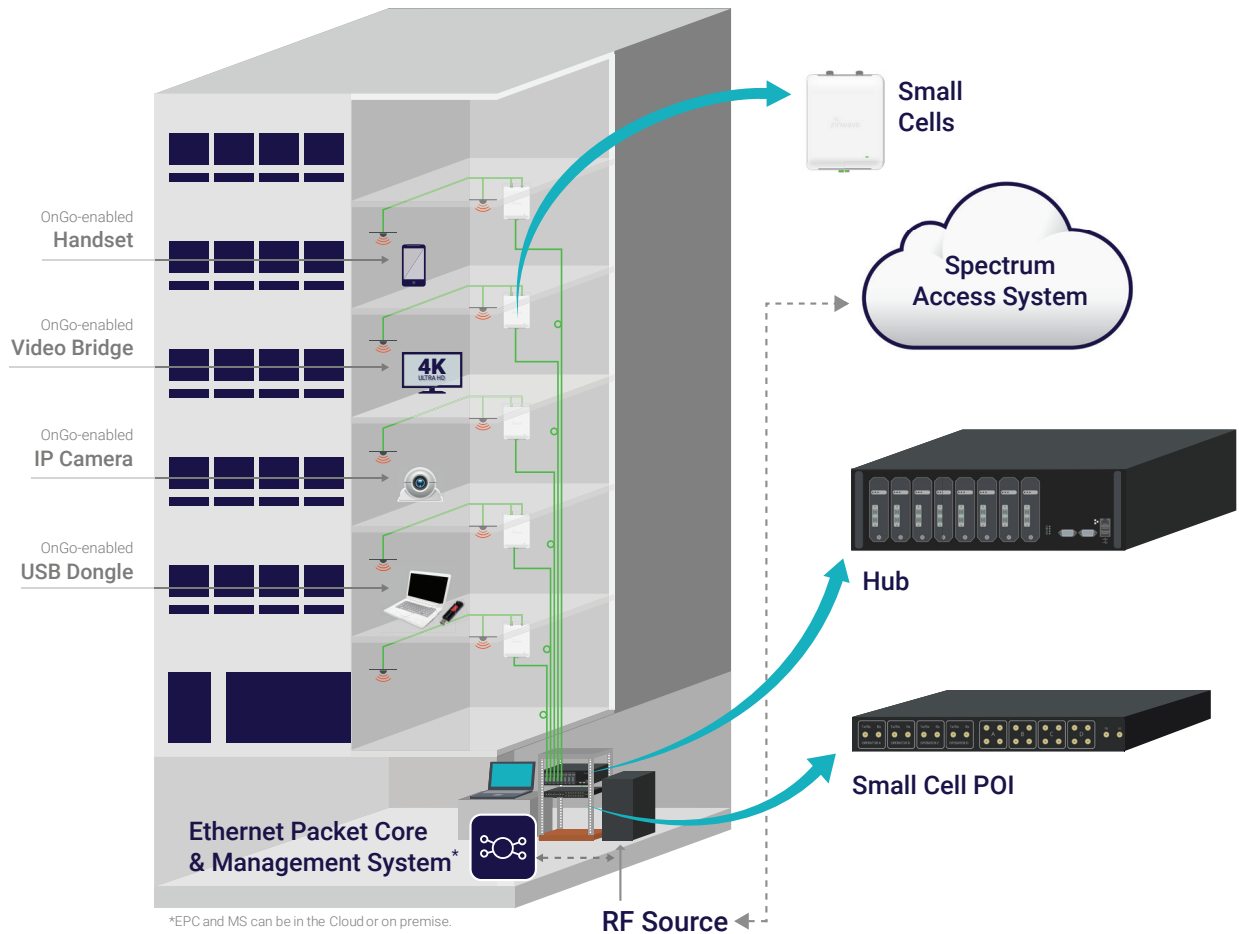

## OnGo Networks

**Zinwave provides innovative solutions for OnGo networks.** Enterprises like corporate campuses, commercial real estate, healthcare facilities, hotels, universities and more can install their own OnGo network to support business-critical applications with a robust, secure mobile network. An OnGo network gives businesses the optimal coverage, capacity and control required in a private environment. OnGo networks are deployed over Citizens Broadband Radio Service (CBRS) frequency spectrum. CBRS will allow for the densification of wireless networks to deliver speed and reliability.

Zinwave supports full interoperability between  
**OnGo and commercial LTE networks on one platform layer**