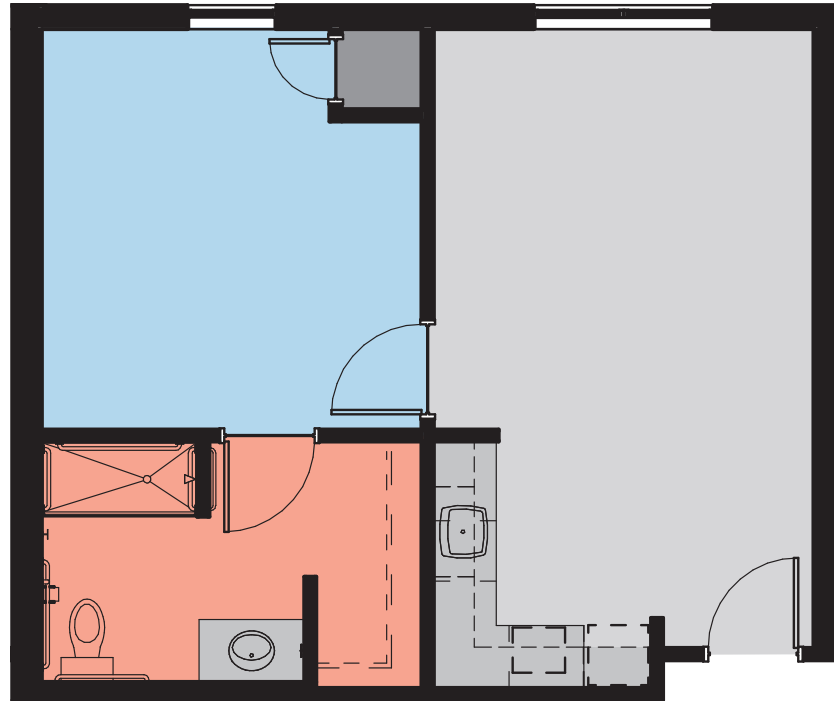

Assisted Living: One Bedroom, 594 sq. ft.

Floor plans subject to modification at discretion of owner.

Traditions
of Mill Creek

6922 Nolensville Rd., Brentwood, TN 37027

(615) 375-3550 • www.myvitalityliving.com