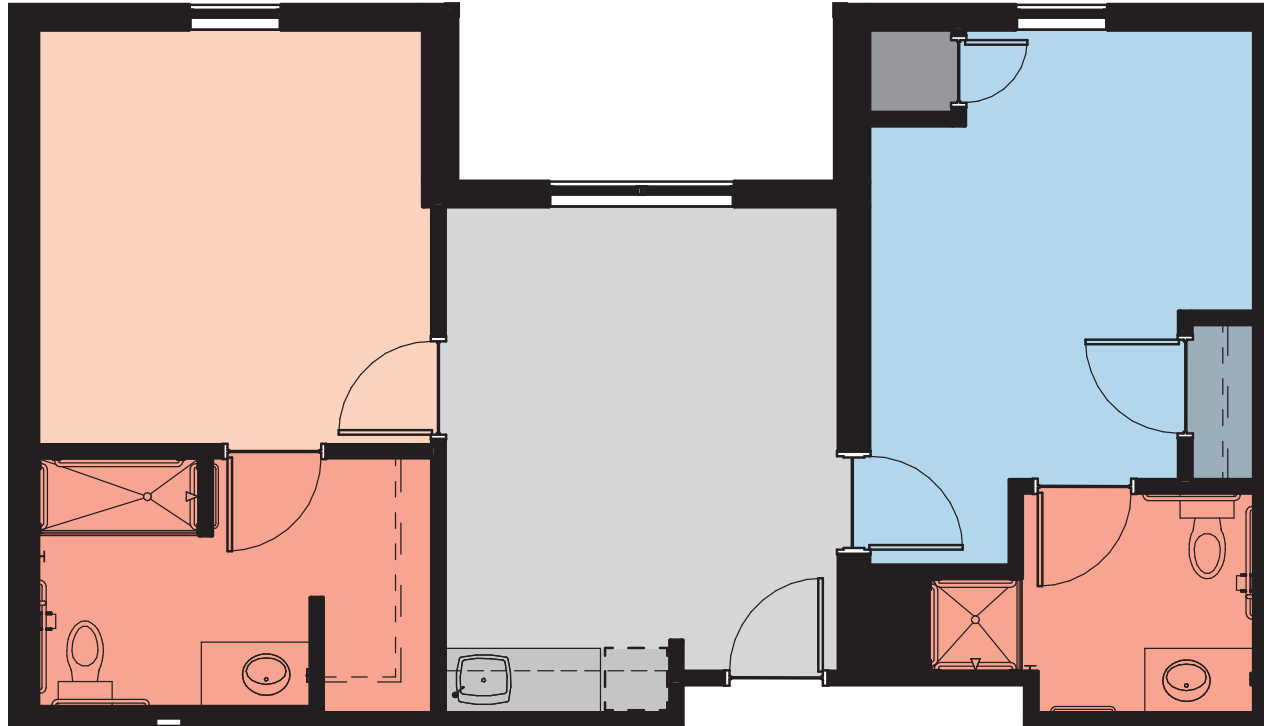

Assisted Living: Two Bedroom, 779 sq. ft.

Floor plans subject to modification at discretion of owner.

Traditions
of Mill Creek

6922 Nolensville Rd., Brentwood, TN 37027

(615) 375-3550 • www.myvitalityliving.com