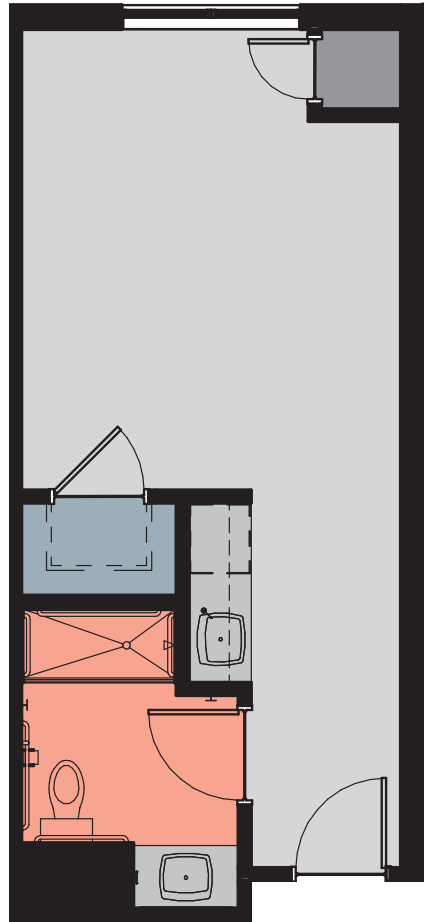

Assisted Living: Studio, 383 sq. ft.

Floor plans subject to modification at discretion of owner.

Traditions
of Mill Creek

6922 Nolensville Rd., Brentwood, TN 37027

(615) 375-3550 • www.myvitalityliving.com