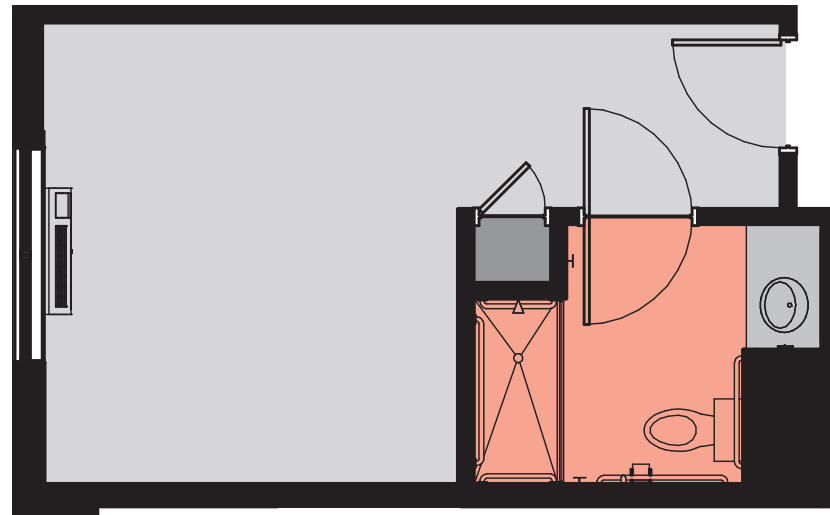

Memory Support: Studio, 275 sq. ft.

Floor plans subject to modification at discretion of owner.

Traditions
of Mill Creek

6922 Nolensville Rd., Brentwood, TN 37027

(615) 375-3550 • www.myvitalityliving.com