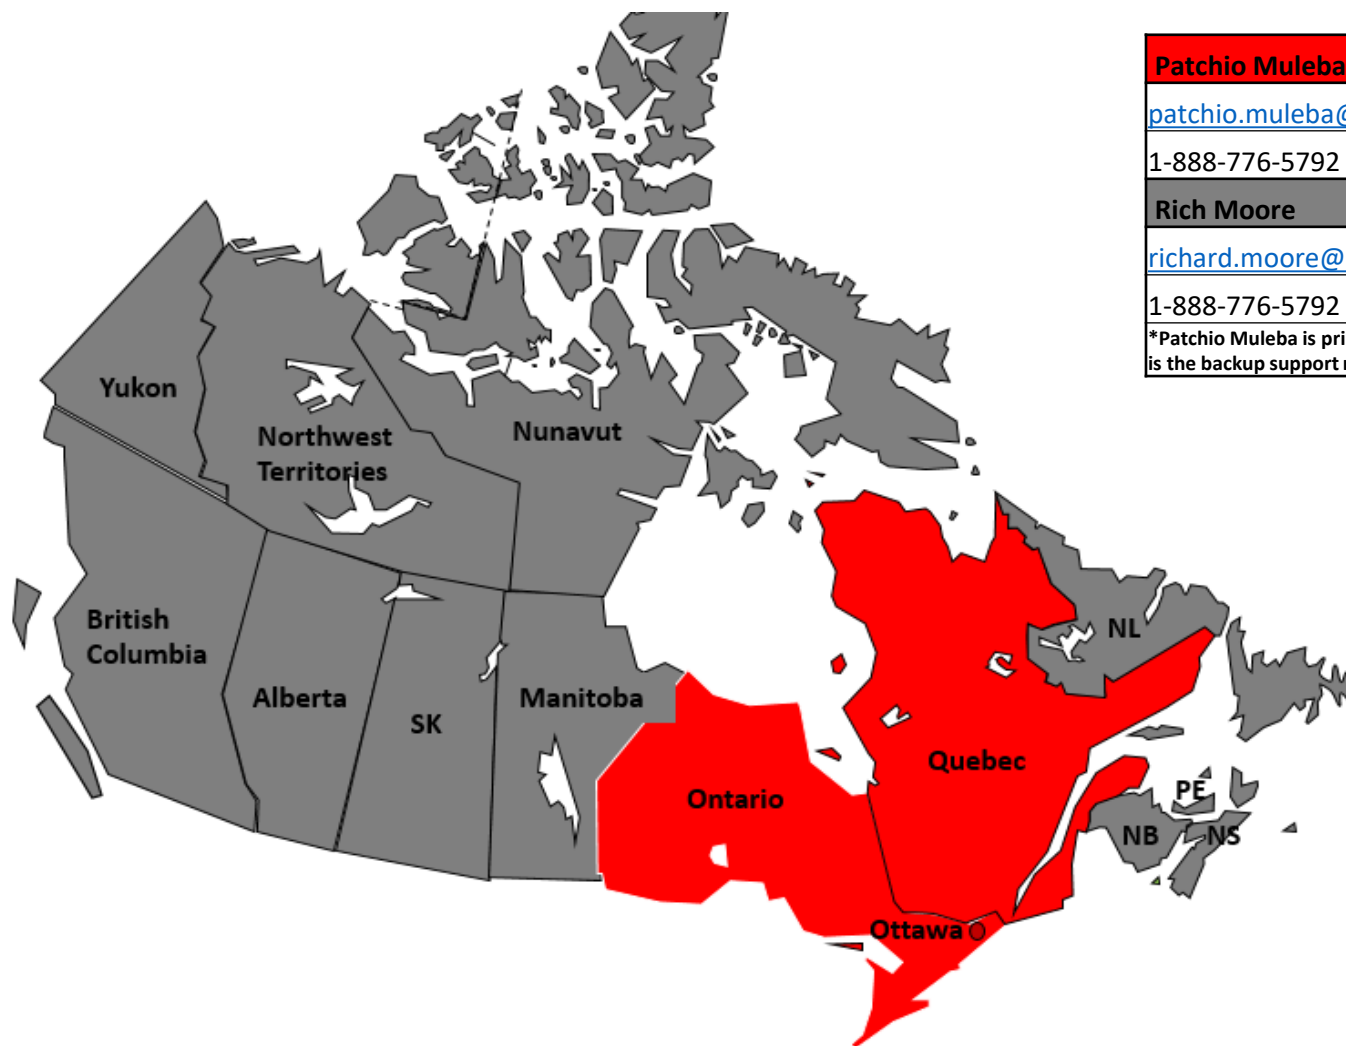

Customer Success Onboarding Support - Canada

Patchio Muleba
patchio.muleba@oeconnection.com
1-888-776-5792 ext. 1844
Rich Moore
richard.moore@oeconnection.com
1-888-776-5792 ext. 1835
*Patchio Muleba is primary support for all CA, Rich Moore is the backup support rep