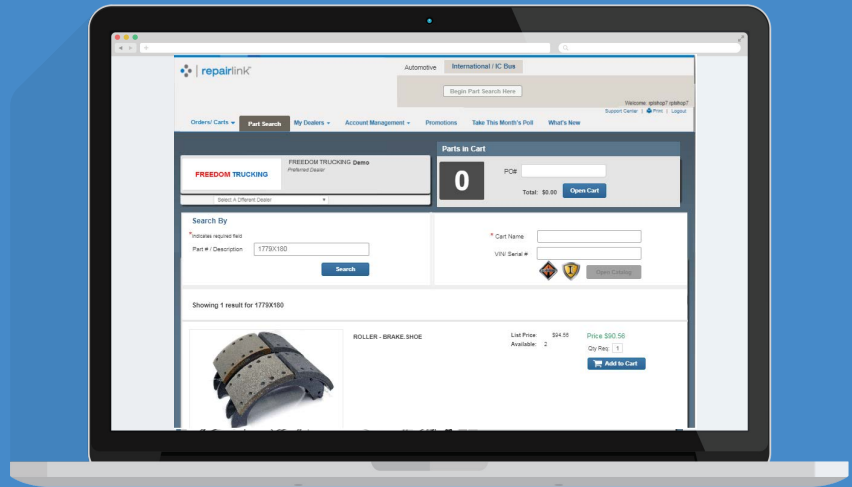

Free to you, RepairLinkSM
delivers a complete
electronic OE parts
ordering system online
with ease.

Not only do you have access to our dealership
pricing and inventory availability; you can also
view illustrations and technical diagrams, making
RepairLinkShop.com a valuable resource for you.