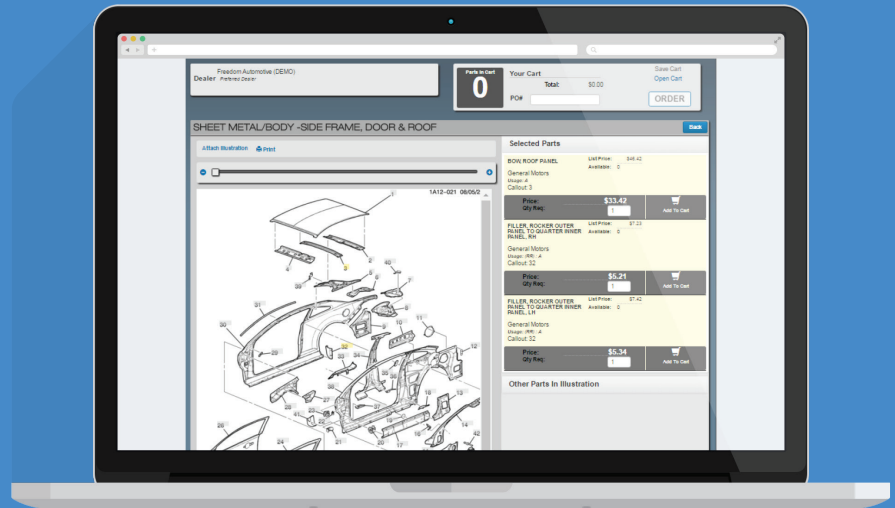

TOYOTA MECHANICAL PARTS PROGRAM

powered by **repairlink**SM

Free to your repair shop, RepairLinkSM delivers a complete electronic OE parts ordering system online with ease.

Not only do you have access to our dealership pricing and inventory availability; you can also view illustrations and technical diagrams of over 22 OEMs, making **RepairLinkShop.com** a valuable resource for your shop.

Order parts from us, online 24/7, at no additional cost!

-  VIN-based parts look-up
-  24/7 Online ordering with preferred dealerships
-  Best-in-class part illustrations and technical diagrams
-  Real-time online order updates
-  Tablet, mobile, and multi-browser friendly

Start using **RepairLink** today by visiting **RepairLinkShop.com** or call 888.776.5792 for more information.

Right Part. Right Place. Right Time.

4205 Highlander Parkway, Richfield, OH 44286 | 1.888.776.5792 | OECConnection.com