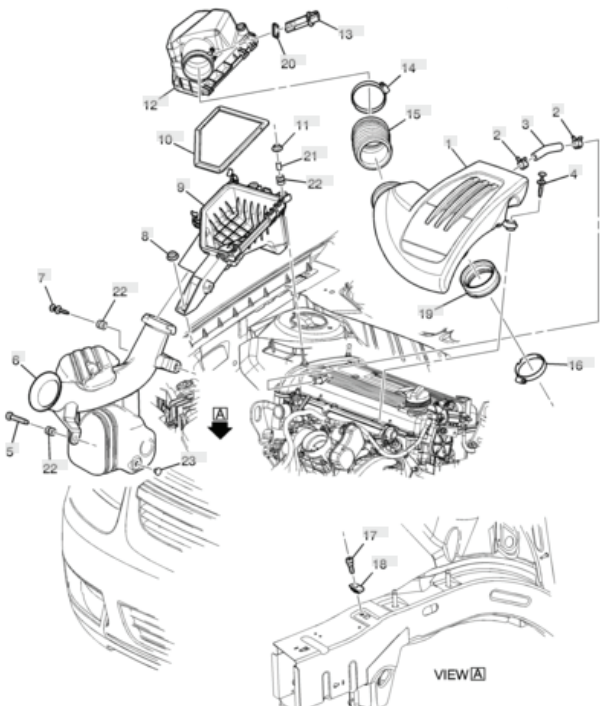

TOYOTA MECHANICAL PARTS PROGRAM

powered by **repairlink**SM

Free to your repair shop, RepairLinkSM delivers a complete electronic OE parts ordering system online with ease.

Not only do you have access to our dealership pricing and inventory availability; you can also view illustrations and technical diagrams of over 22 OEMs, making **RepairLinkShop.com** a valuable resource for your shop.

Order parts from us, online 24/7, at no additional cost!

-  VIN-based parts look-up
-  24/7 Online ordering with preferred dealerships
-  Best-in-class part illustrations and technical diagrams
-  Real-time online order updates
-  Tablet, mobile, and multi-browser friendly

Start using **RepairLink** today by visiting **RepairLinkShop.com** or call 888.776.5792 for more information.

Right Part. Right Place. Right Time.

4205 Highlander Parkway, Richfield, OH 44286 | 1.888.776.5792 | OECConnection.com