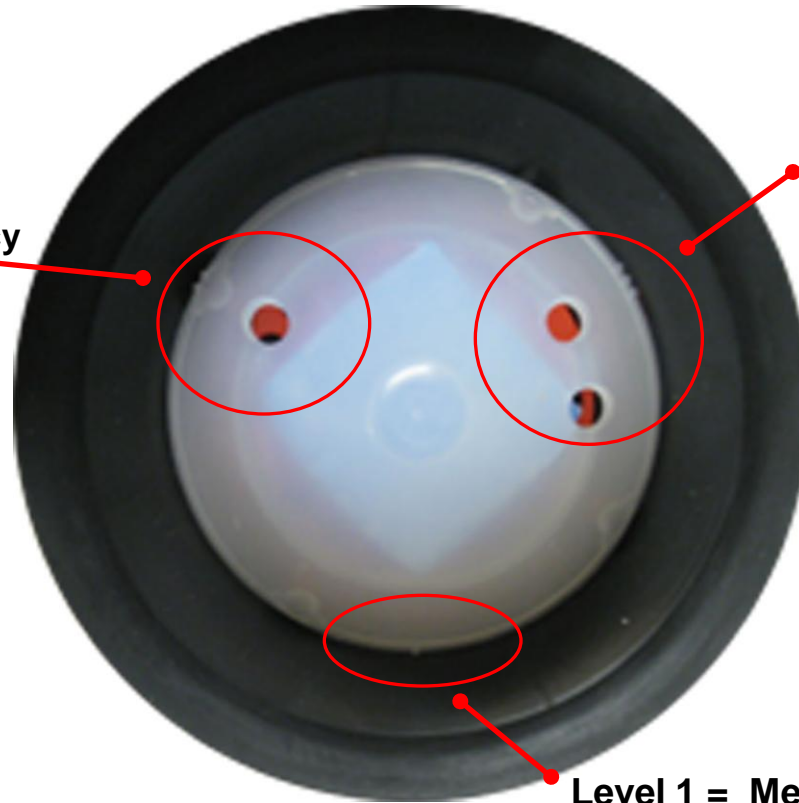

URIMAT®

URIMAT MB-ActiveTrap

Three-Way-Control

Level 3 = low frequency

**small office buildings
small companies**

Level 2 = Low/medium frequency

Stadiums, Office buildings
40+ uses per day

Level 1 = Medium / High frequency