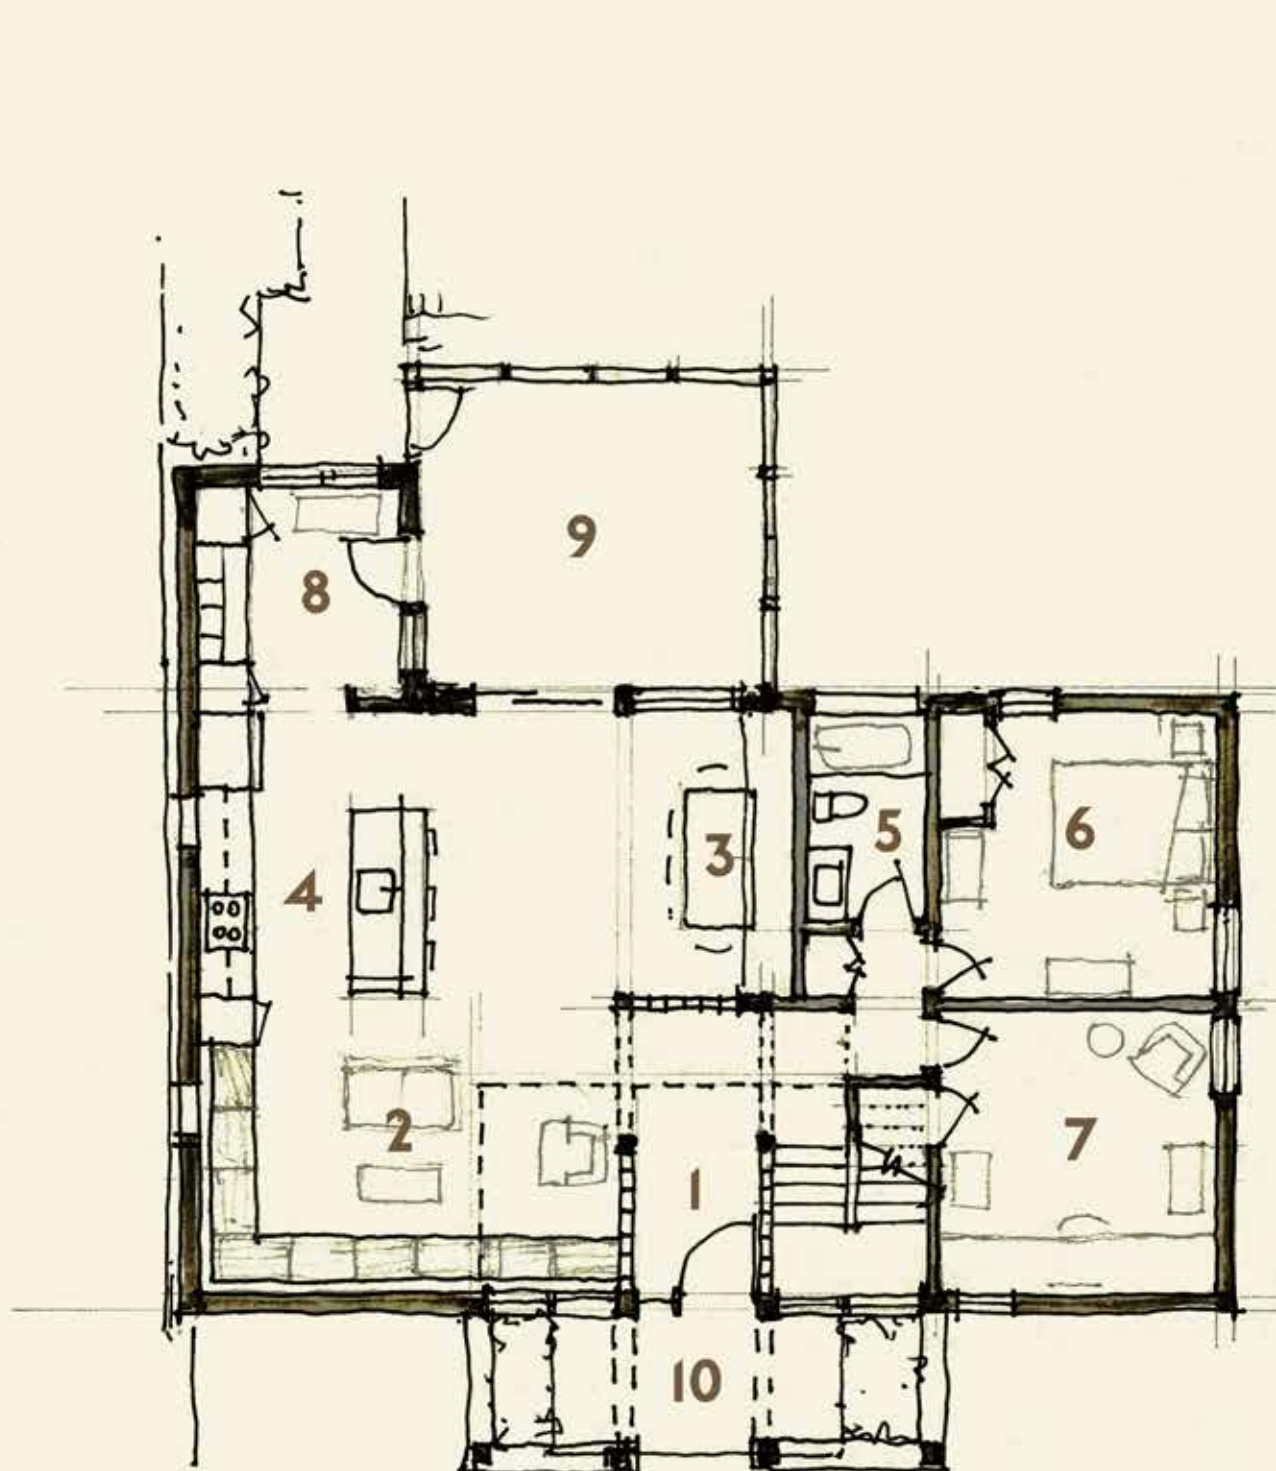

**THE  
CAPE COD**  
1,719sf  
4 Bed, 2 Bath

The Cape Cod packs tons of function and flexibility into its compact volume. By opening the oversized dormer to the south, the interior becomes an expansive, sunny haven.

2

- 1 ENTRY
- 2 LIVING ROOM
- 3 DINING ROOM
- 4 KITCHEN
- 5 BATHROOM
- 6 BEDROOM
- 7 OFFICE / BEDRM
- 8 MUDROOM
- 9 SCREEN PORCH
- 10 ENTRY PORCH
- 11 LAUNDRY
- 12 MECHANICAL

TOM BASSETT-DILLEY ARCHITECTS