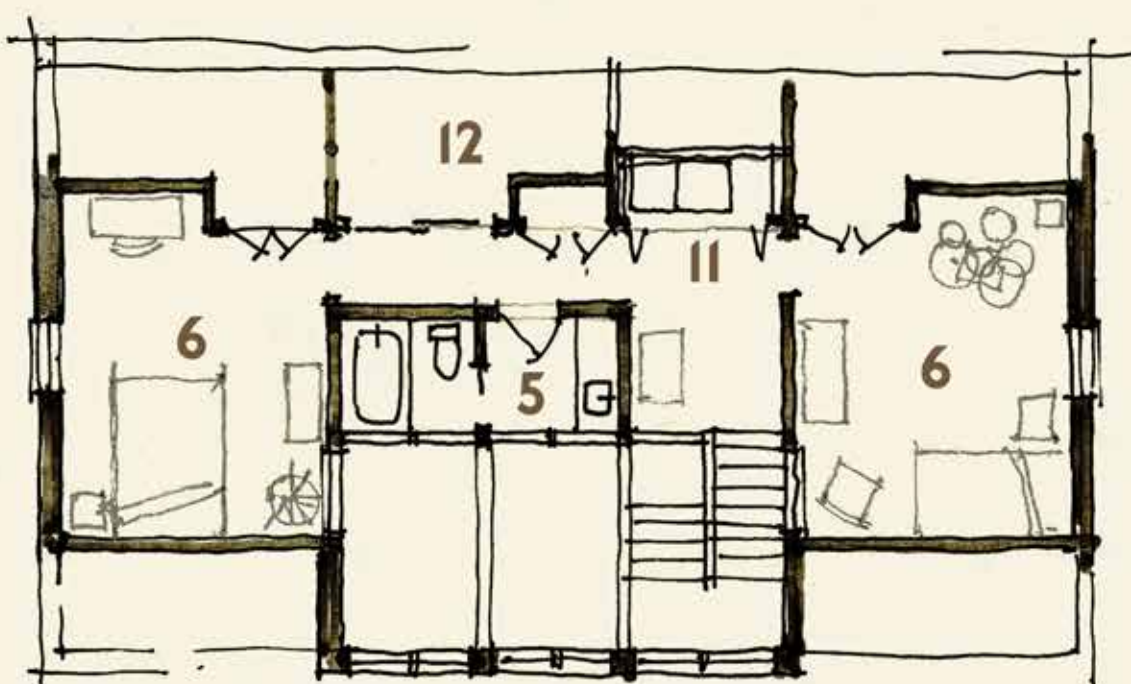

**THE  
CAPE COD**  
1,719sf  
4 Bed, 2 Bath

The Cape Cod packs tons of function and flexibility into its compact volume. By opening the oversized dormer to the south, the interior becomes an expansive, sunny haven.

2

- 1 ENTRY
- 2 LIVING ROOM
- 3 DINING ROOM
- 4 KITCHEN
- 5 BATHROOM
- 6 BEDROOM
- 7 OFFICE / BEDRM
- 8 MUDROOM
- 9 SCREEN PORCH
- 10 ENTRY PORCH
- 11 LAUNDRY
- 12 MECHANICAL

TOM BASSETT-DILLEY ARCHITECTS