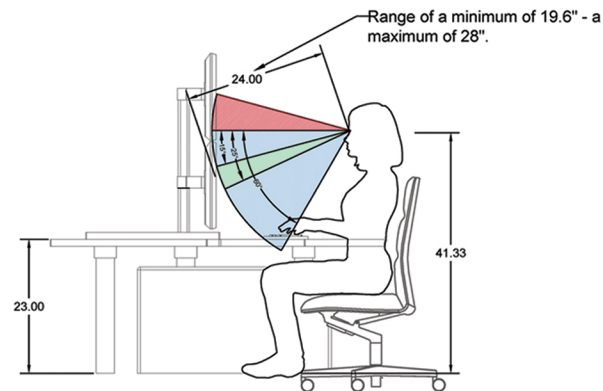

95TH PERCENTILE MALE (6' 3 1/2")
BASED ON 24" FLAT PANEL MONITORS

- Area above horizontal, poor ergonomics
- 15° - 25° ideal monitor viewing angle, center of screen
- Preferred visual area including keyboard

5TH PERCENTILE MALE (4' 11")
BASED ON 24" FLAT PANEL MONITORS

- Area above horizontal, poor ergonomics
- 15° - 25° ideal monitor viewing angle, center of screen
- Preferred visual area including keyboard

ADJUSTMENT RANGE
BASED 24" FLAT PANEL MONITORS

Xybix Consoles have a true sit to stand adjustment range of 22"-48" AFF, or, a total height adjustment range of 26".

Xybix's "Rollvision" Monitor Mounting system is capable of 10" of focal depth adjustment.