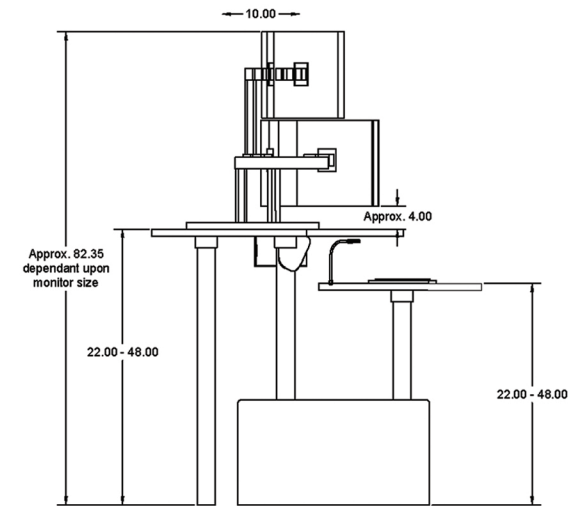

95TH PERCENTILE MALE (6' 3 1/2")
BASED ON 24" FLAT PANEL MONITORS

- Area above horizontal, poor ergonomics
- 15° - 25° ideal monitor viewing angle, center of screen
- Preferred visual area including keyboard

5TH PERCENTILE MALE (4' 11")
BASED ON 24" FLAT PANEL MONITORS

- Area above horizontal, poor ergonomics
- 15° - 25° ideal monitor viewing angle, center of screen
- Preferred visual area including keyboard

ADJUSTMENT RANGE
BASED 24" FLAT PANEL MONITORS

Xybix Consoles have a true sit to stand adjustment range of 22"-48" AFF, or, a total height adjustment range of 26".

Xybix's "Rollvision" Monitor Mounting system is capable of 10" of focal depth adjustment.