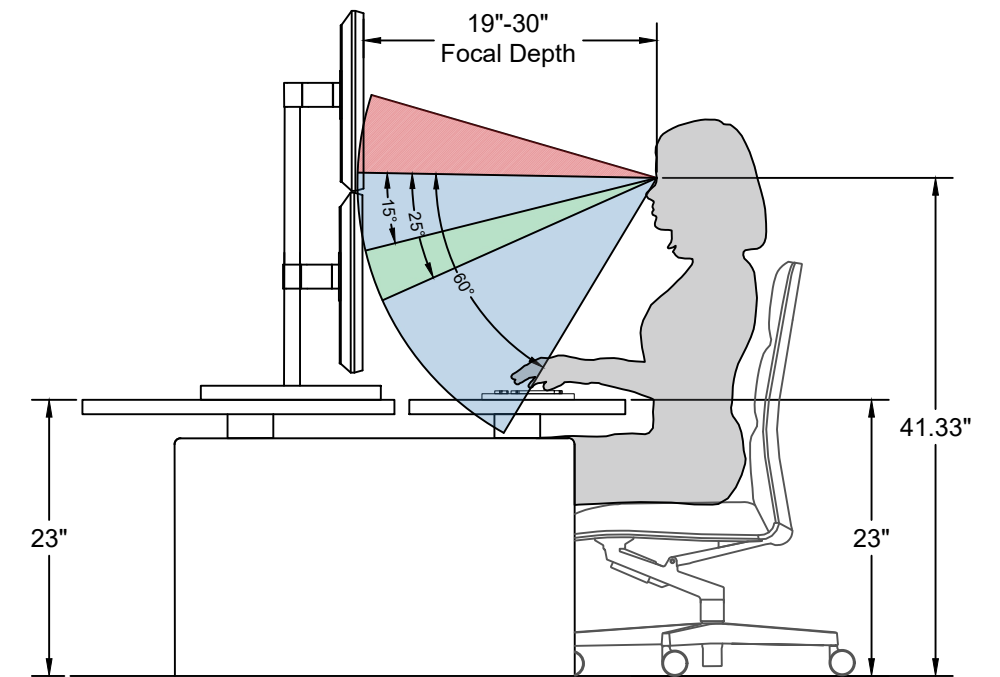

ADJUSTMENT RANGE
BASED ON 24" FLAT PANEL MONITORS

Xybix Consoles have a true sit to stand adjustment range of 22"-48" AFF, or, a total height adjustment range of 26".

Xybix's Rollervision monitor mounting system provides 10" of focal depth adjustment.

95TH PERCENTILE MALE (6'-4")
BASED ON 24" FLAT PANEL MONITORS

5TH PERCENTILE FEMALE (4'-11")
BASED ON 24" FLAT PANEL MONITORS

- Area above horizontal, secondary screens
- 15° - 25° ideal monitor viewing angle, center of screen
- Preferred visual area including keyboard