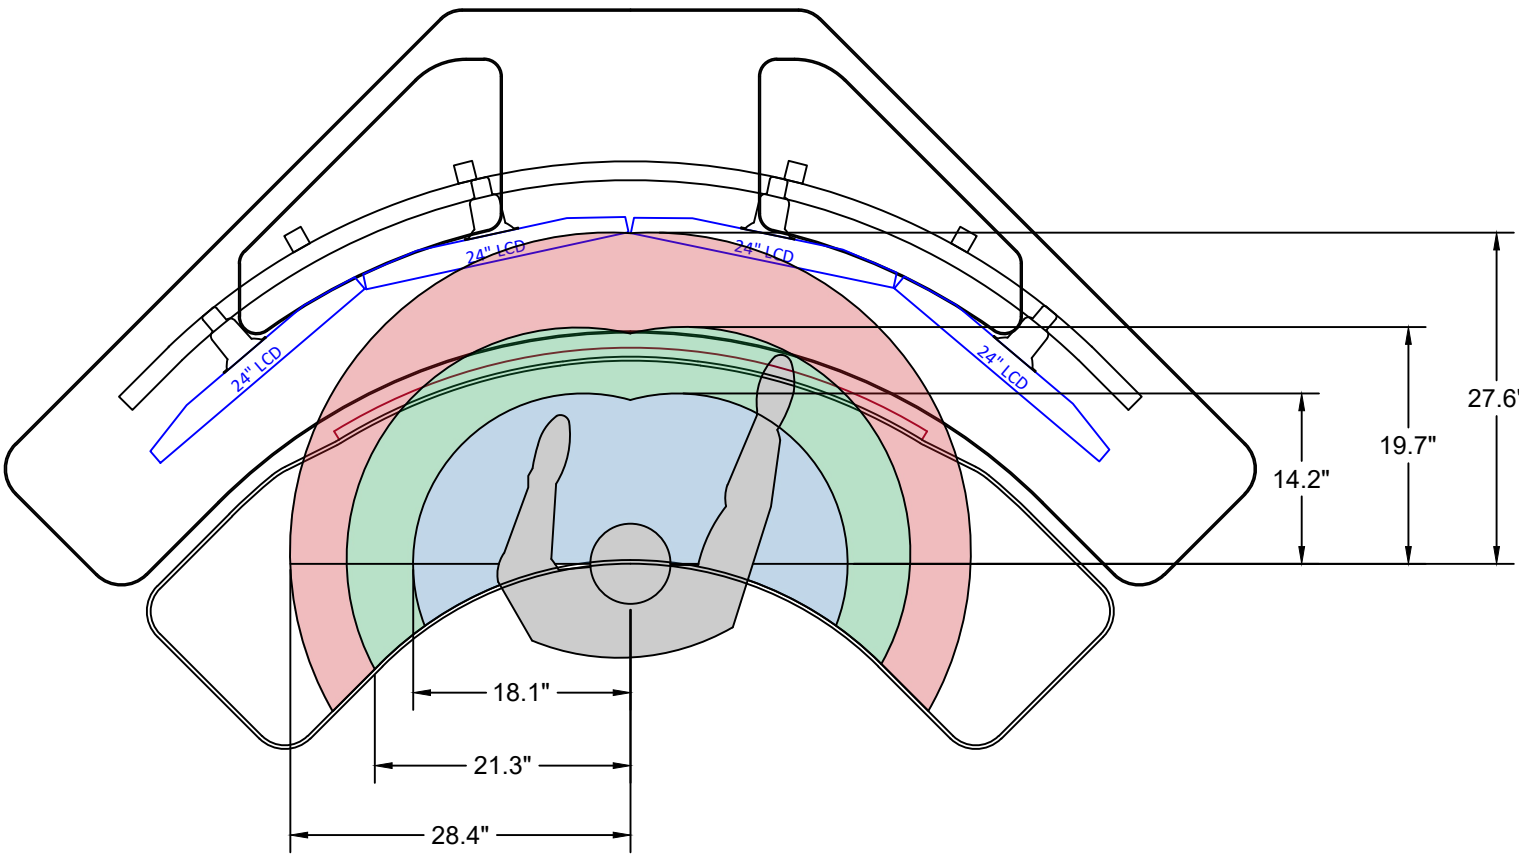

ADJUSTMENT RANGE
BASED ON 24" FLAT PANEL MONITORS

Xybix Consoles have a true sit to stand adjustment range of 22"-48" AFF, or, a total height adjustment range of 26".

Xybix's Rollervision monitor mounting system provides 10" of focal depth adjustment.

95TH PERCENTILE MALE (6'-4")
BASED ON 24" FLAT PANEL MONITORS

5TH PERCENTILE FEMALE (4'-11")
BASED ON 24" FLAT PANEL MONITORS

- Area above horizontal, secondary screens
- 15° - 25° ideal monitor viewing angle, center of screen
- Preferred visual area including keyboard

REACH ZONES FOR
CORNER WORKSTATION

REACH ZONES FOR
STRAIGHT WORKSTATION