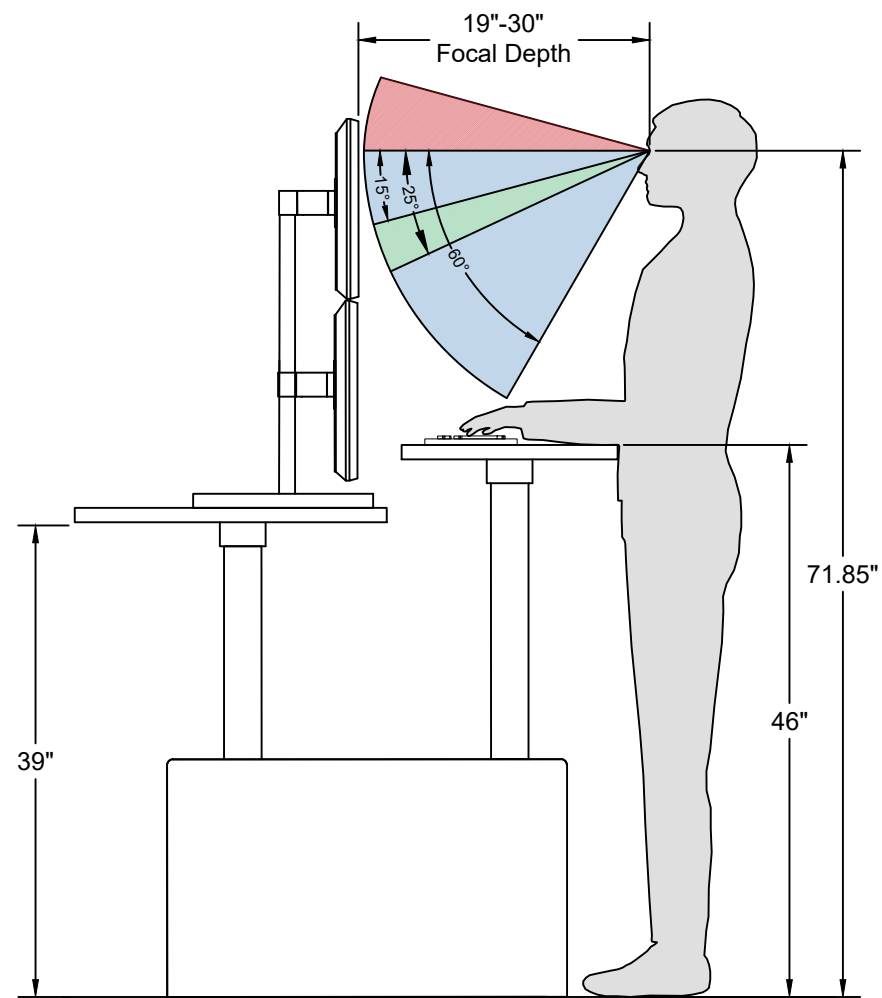

ADJUSTMENT RANGE
BASED ON 24" FLAT PANEL MONITORS

Xybix Consoles have a true sit to stand adjustment range of 22"-48" AFF, or, a total height adjustment range of 26".

Xybix's Rollervision monitor mounting system provides 10" of focal depth adjustment.

95TH PERCENTILE MALE (6'-4")
BASED ON 24" FLAT PANEL MONITORS

5TH PERCENTILE FEMALE (4'-11")
BASED ON 24" FLAT PANEL MONITORS

- Area above horizontal, secondary screens
- 15° - 25° ideal monitor viewing angle, center of screen
- Preferred visual area including keyboard

REACH ZONES FOR
CORNER WORKSTATION

REACH ZONES FOR
STRAIGHT WORKSTATION