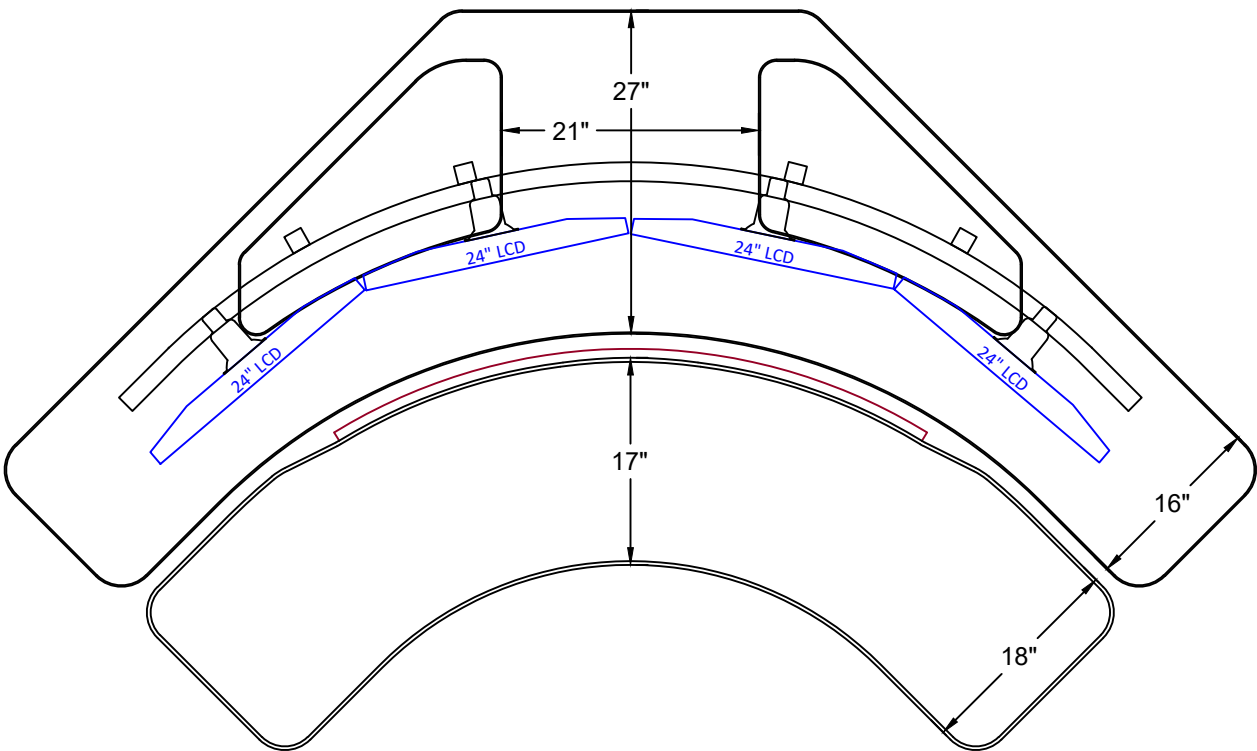

ADJUSTMENT RANGE
BASED ON 24" FLAT PANEL MONITORS

Xybix Consoles have a true sit to stand adjustment range of 22"-48" AFF, or, a total height adjustment range of 26".

Xybix's Rollervision monitor mounting system provides 10" of focal depth adjustment.

95TH PERCENTILE MALE (6'-4")
BASED ON 24" FLAT PANEL MONITORS

5TH PERCENTILE FEMALE (4'-11")
BASED ON 24" FLAT PANEL MONITORS

- Area above horizontal, secondary screens
- 15° - 25° ideal monitor viewing angle, center of screen
- Preferred visual area including keyboard

REACH ZONES FOR
CORNER WORKSTATION

REACH ZONES FOR
STRAIGHT WORKSTATION