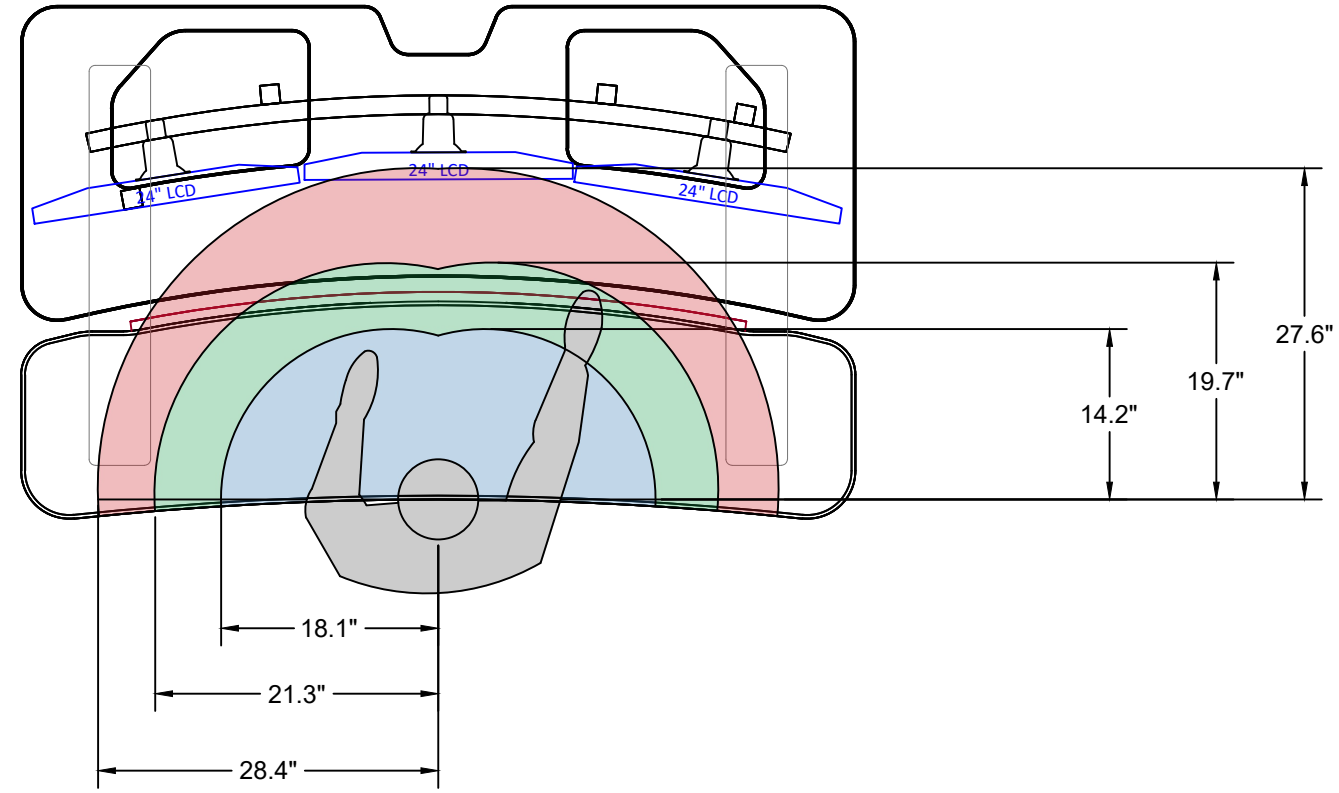

ADJUSTMENT RANGE
BASED ON 24" FLAT PANEL MONITORS

Xybix Consoles have a true sit to stand adjustment range of 22"-48" AFF, or, a total height adjustment range of 26".

Xybix's Rollervision monitor mounting system provides 10" of focal depth adjustment.

95TH PERCENTILE MALE (6'-4")
BASED ON 24" FLAT PANEL MONITORS

5TH PERCENTILE FEMALE (4'-11")
BASED ON 24" FLAT PANEL MONITORS

- Area above horizontal, secondary screens
- 15° - 25° ideal monitor viewing angle, center of screen
- Preferred visual area including keyboard

REACH ZONES FOR
CORNER WORKSTATION

REACH ZONES FOR
STRAIGHT WORKSTATION