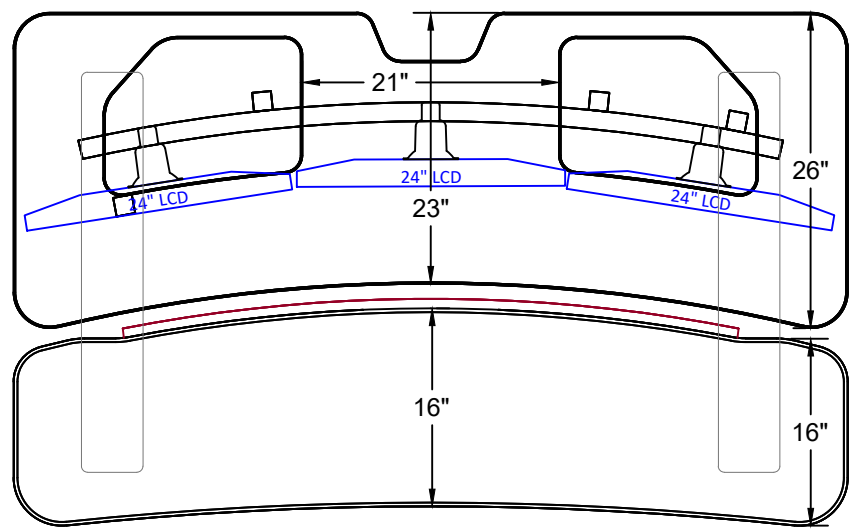

ADJUSTMENT RANGE
BASED ON 24" FLAT PANEL MONITORS

Xybix Consoles have a true sit to stand adjustment range of 22"-48" AFF, or, a total height adjustment range of 26".

Xybix's Rollervision monitor mounting system provides 10" of focal depth adjustment.

95TH PERCENTILE MALE (6'-4")
BASED ON 24" FLAT PANEL MONITORS

5TH PERCENTILE FEMALE (4'-11")
BASED ON 24" FLAT PANEL MONITORS

- Area above horizontal, secondary screens
- 15° - 25° ideal monitor viewing angle, center of screen
- Preferred visual area including keyboard

REACH ZONES FOR
CORNER WORKSTATION

REACH ZONES FOR
STRAIGHT WORKSTATION