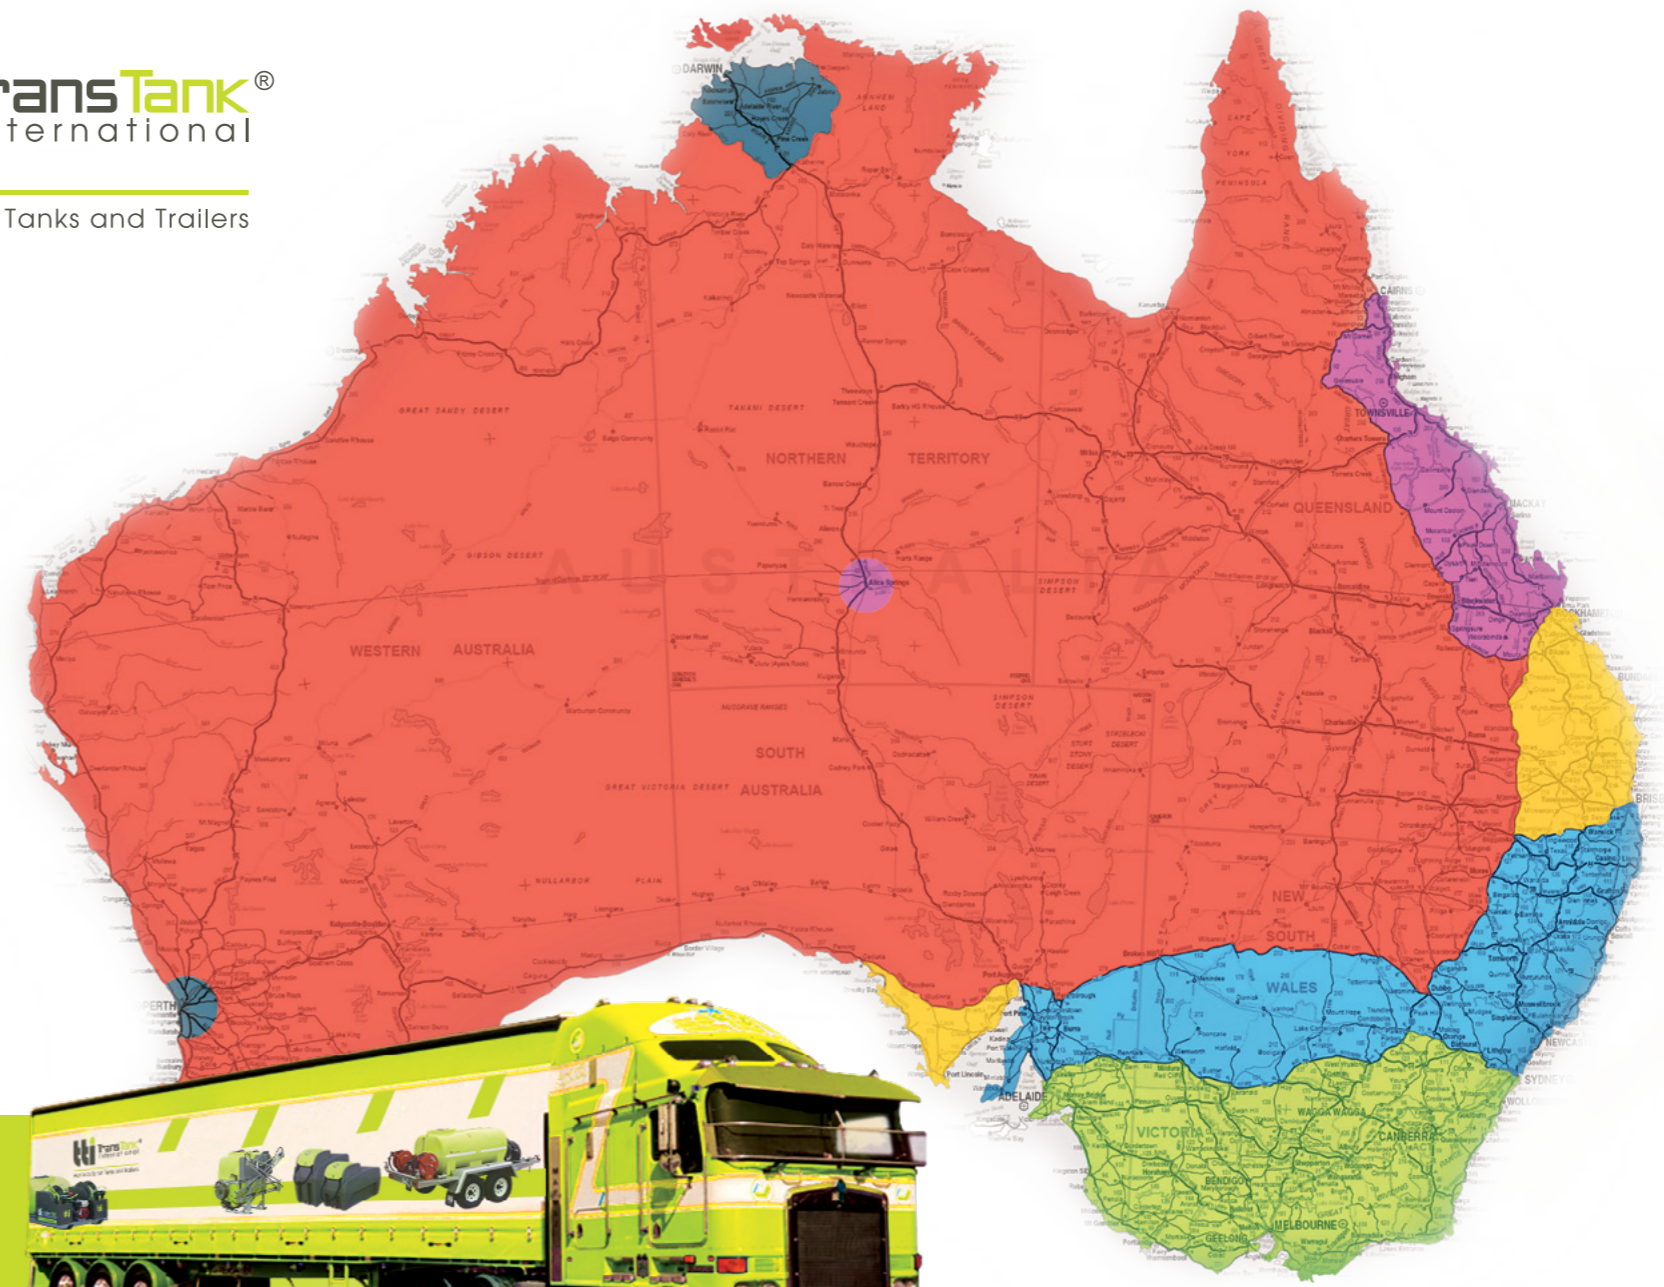

LEGEND:

- Zone 1
- Zone 2
- Zone 3
- Zone 4
- Zone 5
- Zone 6

Having trouble locating your dealer?
Call 1800 816 277 or visit www.tti.com.au