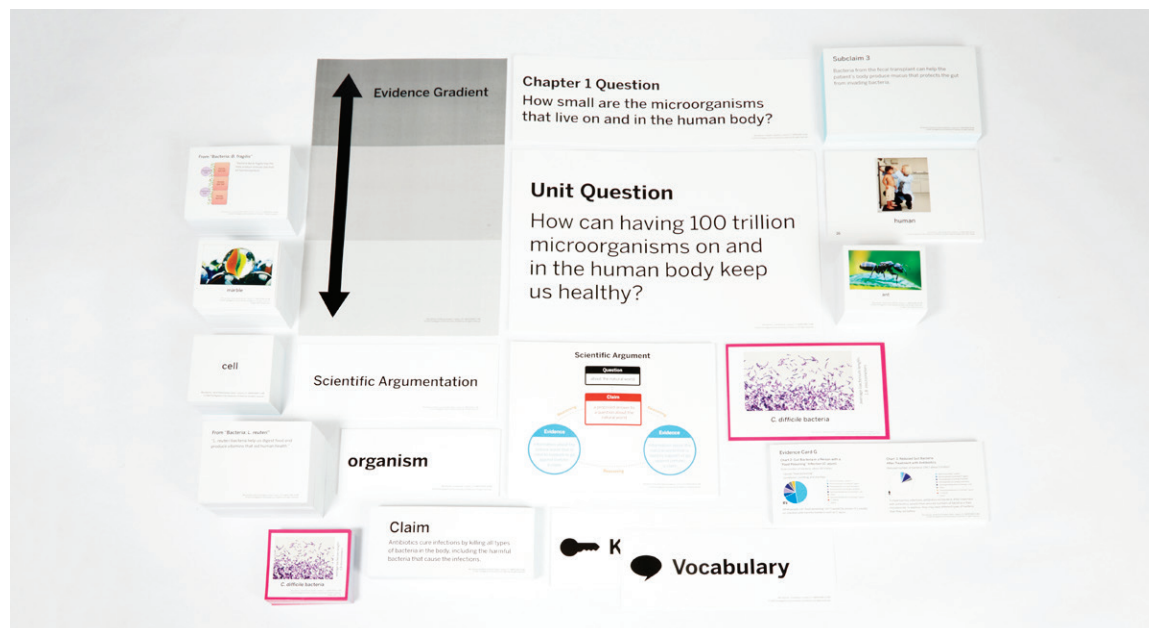

Microbiome

Materials in this unit are packaged in **1** box.

Classroom materials

Quantity	Description
1	Components of a Written Scientific Argument card
3	Argumentation Sentence Starters cards
2	Evaluating Evidence Criterion cards
1	Scientific Argumentation purpose
1	Scientific Argumentation label
1	Scientific Argument diagram
1	Evaluating Evidence label
1	Evidence Gradient cards
1	Reasoning tool
20 sets	Antibiotics Claim and Relevant/Irrelevant headers (3 cards/set)
20 sets	Antibiotics Evidence cards (cards A–F) (10 cards/set)
20 sets	Bacteria Evidence Subclaims cards (2 cards/set)
1	Bacteria Evidence Subclaim 2, large card

20 sets	Bacteria Evidence cards (10 cards/set)
20 sets	Word Relationships cards (6 cards/set)
20	Antibiotics Evidence Cards (Cards G)
20 sets	Scale cards: set 1 (16 cards/set)
20 sets	Scale cards: set 2 (3 cards/set)
2	Bacteria Evidence Cards, large
20	Evidence Gradient sheets
19	Scale cards, large
2	Key Concepts and Vocabulary headers
2	Chapter Questions cards
1	Unit Question card
10	Key Concepts cards
11	Vocabulary cards