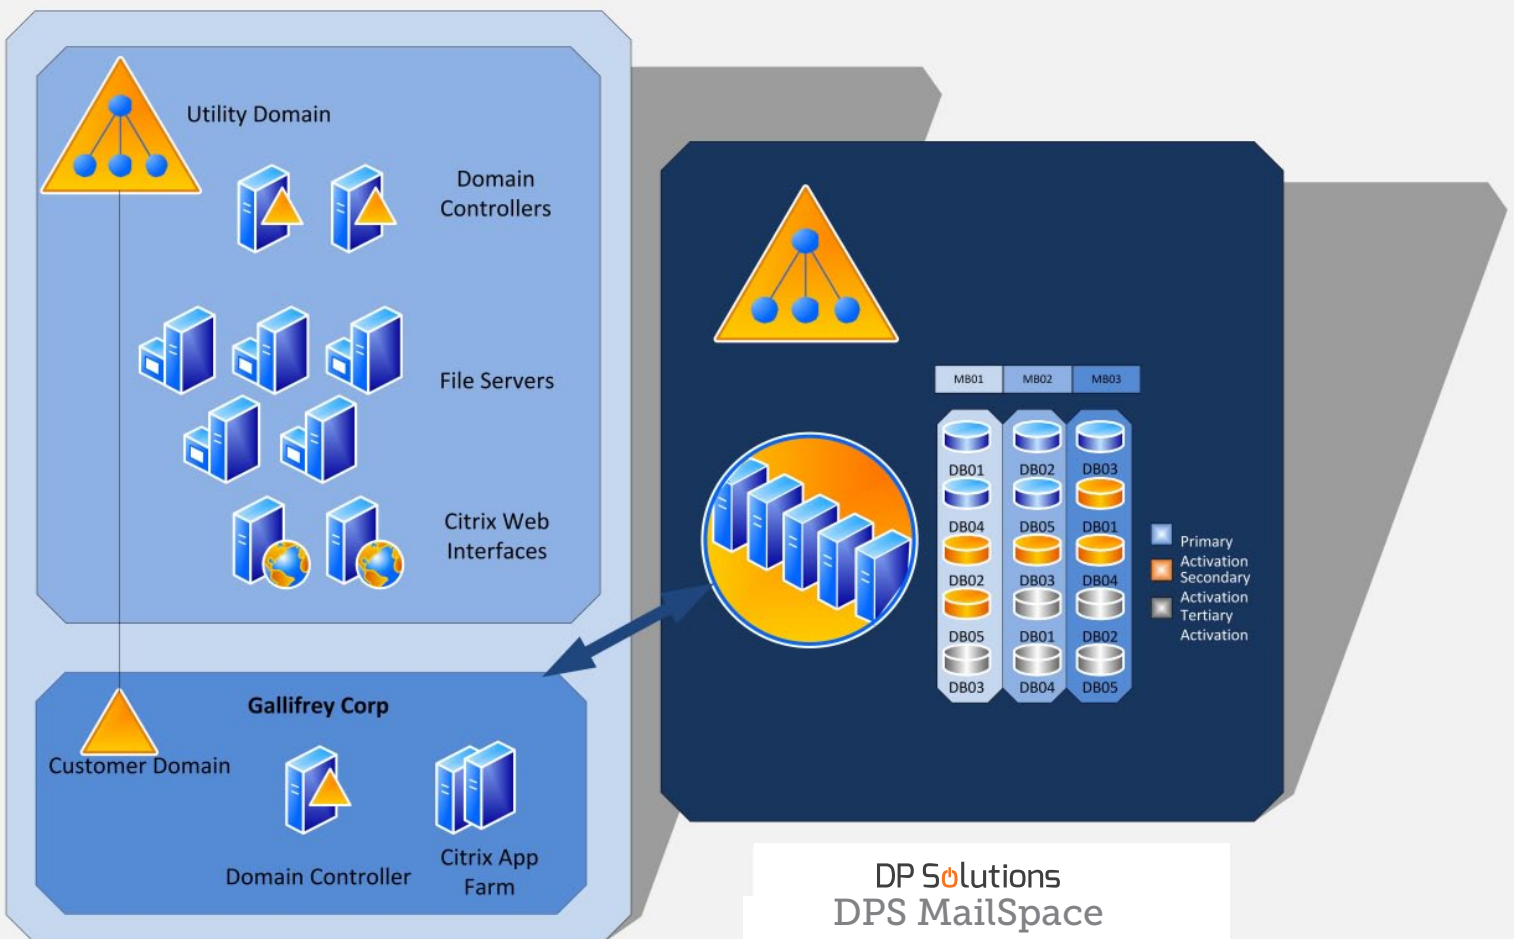

HOW IT'S BUILT

- Clustered 10 Gigabit Firewalls
- Blade Solution
- Enterprise SAN Storage
- Virtual Environment with High Availability (HA) and N+1 Redundancy
- High Availability Exchange
- Redundant File Storage

WHAT YOU GET

DPS WorkSpace

- 5 GB file storage per user
- Office Pro via Citrix Web interface
- 30-day point-in-time back-up retention
- Live service desk support

DPS MailSpace

- 5 GB mailbox per user
- Outlook Web Access (OWA)
- Outlook Anywhere access
- SmartPhone email with Exchange Active Sync
- 30-day point-in-time back-up retention
- Perimeter spam filtering
- Live service desk support

COMPONENTS OF WORKSPACE

- Shared resources for file sharing and Citrix access
- A multi-tenant Exchange environment
- A dedicated application environment for each tenant

Contact your DP Solutions representative for more information on how WorkSpace can work for you!

DP Solutions DPS WorkSpace

DP Solutions DPS MailSpace