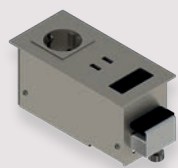

FOUR PRODUCT RANGES IN 2017

MINI
STYLISH
ON-TABLE
BOX

FLAT
OUR BASIC
MODULAR
PANEL

PANCONNECT
CONNECTIVITY SIMPLIFIED

All modern power connectors are available, as well as a comprehensive range of signaling connectors to satisfy every situation.

NEO
CONNECTOR
MODULES
& POWER

PANCONNECT+
INTEGRATION & CONTROL

**QUICK ASSEMBLY
& SIMPLE INSTALLATION**

FLAT2 LT

PANCONNECT LT

BASIC AFFORDABLE PANELS

SILVER

SCHUKO