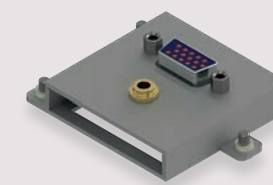

NEO
CONNECTOR
MODULES
& POWER

PANCONNECT+
INTEGRATION & CONTROL

**QUICK ASSEMBLY
& SIMPLE INSTALLATION**

FLAT2 LT

PANCONNECT LT

BASIC AFFORDABLE PANELS

SILVER

SCHUKO

TWELVE
TYPES OF
CONNECTOR
MODULES

LAN

HDMI

VGA & AUDIO

FLAT4 LT

THREE
METALLIC
PAINTED
FINISHES

FRENCH

SIX
AVAILABLE
SOCKET
STANDARDS