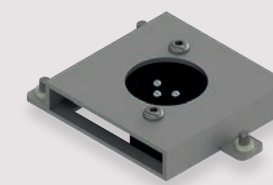

PANCONNECT LT

BASIC AFFORDABLE PANELS

TWELVE
TYPES OF
CONNECTOR
MODULES

THREE
METALLIC
PAINTED
FINISHES

SIX
AVAILABLE
SOCKET
STANDARDS

PANCONNECT
TABLE INTERCONNECTION BOXES

PANCONNECT s.r.o. | Krizikova 36a, 186 00 PRAGUE
Olomoucka 51, 618 00 BRNO | Czech Republic
www.panconnect.eu | info@panconnect.eu

miniXLR

PRODUCTS
SPRING
2017