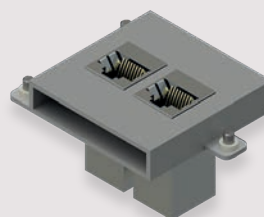

NEO
CONNECTOR
MODULES
& POWER

PANCONNECT+
INTEGRATION & CONTROL

**QUICK ASSEMBLY
& SIMPLE INSTALLATION**

FLAT2 LT

PANCONNECT LT

BASIC AFFORDABLE PANELS

SILVER

SCHUKO

TWELVE
TYPES OF
CONNECTOR
MODULES

LAN

HDMI

VGA & AUDIO

FLAT4 LT

THREE
METALLIC
PAINTED
FINISHES

FRENCH

SIX
AVAILABLE
SOCKET
STANDARDS

2x LAN

HDMI & VGA & AUDIO

HDMI & VGA

PANCONNECT
TABLE INTERCONNECTION BOXES

FLAT6 LT

WHITE

DANISH

UK