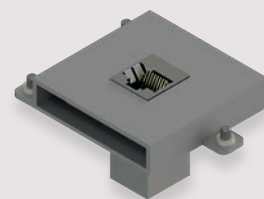

NEO
CONNECTOR
MODULES
& POWER

PANCONNECT+
INTEGRATION & CONTROL

**QUICK ASSEMBLY
& SIMPLE INSTALLATION**

FLAT2 LT

PANCONNECT LT

BASIC AFFORDABLE PANELS

SILVER

SCHUKO

TWELVE
TYPES OF
CONNECTOR
MODULES

LAN

HDMI

VGA & AUDIO

FLAT4 LT

THREE
METALLIC
PAINTED
FINISHES

FRENCH

SIX
AVAILABLE
SOCKET
STANDARDS