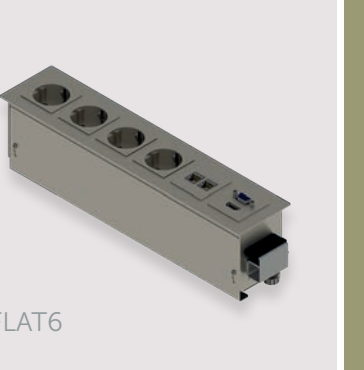

The PANCONNECT range provides the modern office with the perfect combination of practicality, craftsmanship and stunning aesthetics. The modular design means that the user's needs can be exactly tailored to each interconnect product on offer.

FOUR PRODUCT RANGES IN 2017

MINI
STYLISH
ON-TABLE
BOX

FLAT
OUR BASIC
MODULAR
PANEL

PANCONNECT
CONNECTIVITY SIMPLIFIED

All modern power connectors are available, as well as a comprehensive range of signaling connectors to satisfy every situation.

"+" MODELS
SUPPORT
ATLONA,
LUXI & NEETS
INTEGRATION

UNI
PULL-OUT
CABLES
& POWER

Years of industry experience, a unique eye for style and an excellent understanding of manual processing techniques mean, we produce the exact product that your customers will not only love, but that perfectly fulfills their needs.

NEO
CONNECTOR
MODULES
& POWER

PANCONNECT+
INTEGRATION & CONTROL

**QUICK ASSEMBLY
& SIMPLE INSTALLATION**

FLAT2 LT

PANCONNECT LT

BASIC AFFORDABLE PANELS

SILVER

SCHUKO