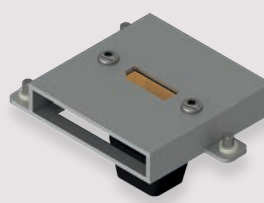

TWELVE
TYPES OF
CONNECTOR
MODULES

LAN

HDMI

VGA & AUDIO

FLAT4 LT

THREE
METALLIC
PAINTED
FINISHES

FRENCH

SIX
AVAILABLE
SOCKET
STANDARDS

2x LAN

HDMI & VGA & AUDIO

HDMI & VGA

PANCONNECT
TABLE INTERCONNECTION BOXES

FLAT6 LT

WHITE

DANISH

UK