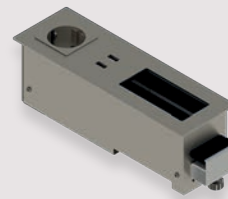

The PANCONNECT range provides the modern office with the perfect combination of practicality, craftsmanship and stunning aesthetics. The modular design means that the user's needs can be exactly tailored to each interconnect product on offer.

NEO
CONNECTOR
MODULES
& POWER

PANCONNECT+
INTEGRATION & CONTROL

**QUICK ASSEMBLY
& SIMPLE INSTALLATION**

FLAT2 LT

PANCONNECT LT

BASIC AFFORDABLE PANELS

SILVER

SCHUKO

TWELVE
TYPES OF
CONNECTOR
MODULES

LAN

HDMI

VGA & AUDIO

FLAT4 LT

THREE
METALLIC
PAINTED
FINISHES

FRENCH

SIX
AVAILABLE
SOCKET
STANDARDS

2x LAN

HDMI & VGA & AUDIO

HDMI & VGA

PANCONNECT
TABLE INTERCONNECTION BOXES

FLAT6 LT

WHITE

DANISH

UK