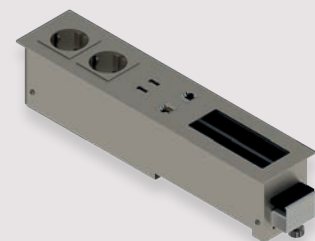

The PANCONNECT range provides the modern office with the perfect combination of practicality, craftsmanship and stunning aesthetics. The modular design means that the user's needs can be exactly tailored to each interconnect product on offer.

2x LAN

HDMI & VGA & AUDIO

HDMI & VGA

PANCONNECT
TABLE INTERCONNECTION BOXES

FLAT6 LT

WHITE

DANISH

UK