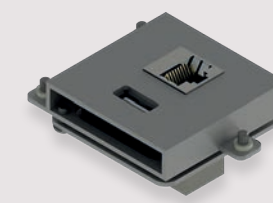

LAN & USB 3.0