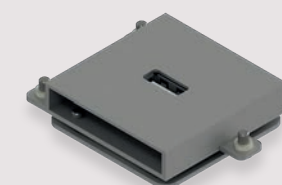

DPort

LAN & HDMI

LAN & USB 3.0

PANCONNECT s.r.o. | Krizikova 36a, 186 00 PRAGUE
Olomoucka 51, 618 00 BRNO | Czech Republic
www.panconnect.eu | info@panconnect.eu

BLACK

SWISS

UNIVERSAL

BLANK