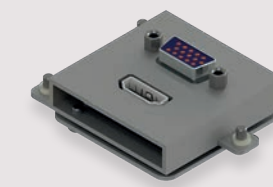

NEO
CONNECTOR
MODULES
& POWER

PANCONNECT+
INTEGRATION & CONTROL

**QUICK ASSEMBLY
& SIMPLE INSTALLATION**

FLAT2 LT

PANCONNECT LT

BASIC AFFORDABLE PANELS

SILVER

SCHUKO

TWELVE
TYPES OF
CONNECTOR
MODULES

LAN

HDMI

VGA & AUDIO

FLAT4 LT

THREE
METALLIC
PAINTED
FINISHES

FRENCH

SIX
AVAILABLE
SOCKET
STANDARDS

2x LAN

HDMI & VGA & AUDIO

HDMI & VGA

PANCONNECT
TABLE INTERCONNECTION BOXES

FLAT6 LT

WHITE

DANISH

UK