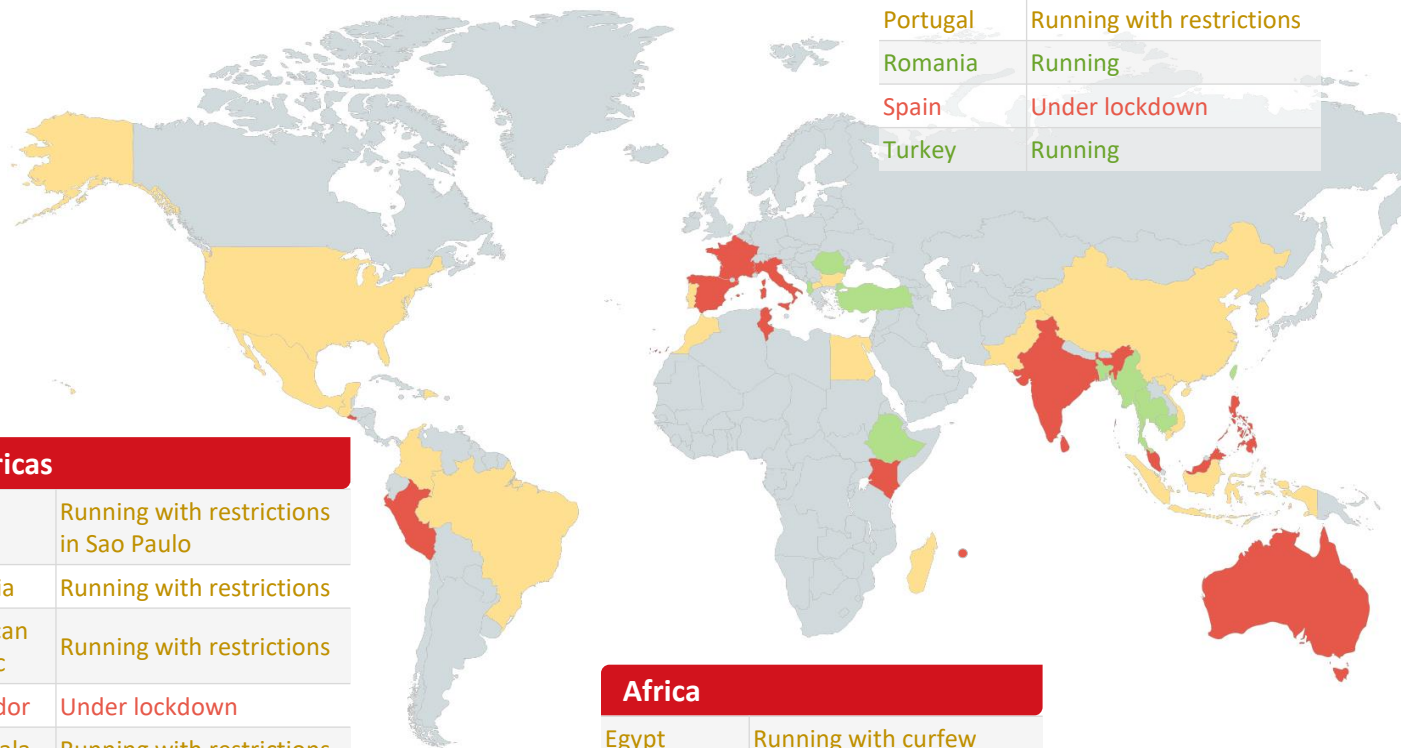

Local Operating Status

March 30, 2020

■ Under lockdown ■ Running with restrictions ■ Running

Americas

Brazil	Running with restrictions in Sao Paulo
Colombia	Running with restrictions
Dominican Republic	Running with restrictions
El Salvador	Under lockdown
Guatemala	Running with restrictions
Mexico	Running with restrictions
Peru	Under lockdown
United States	Running with restrictions

Africa

Egypt	Running with curfew
Ethiopia	Running
Kenya	Under lockdown
Morocco	Running with restrictions
Tunisia	Under lockdown

Indian Ocean

Madagascar	Running with restrictions
Mauritius	Under lockdown

Euro-Med

Albania	Running
Bulgaria	Running with restrictions
France	Under lockdown
Italy	Under lockdown
Macedonia	Running with restrictions
Portugal	Running with restrictions
Romania	Running
Spain	Under lockdown
Turkey	Running

APAC

Australia	Under lockdown
Bangladesh	Running
Cambodia	Running
China	Resuming with restrictions in some factories
India	Under lockdown
Indonesia	Running with restrictions in some factories
Korea	Running in some limited areas
Malaysia	Under lockdown
Myanmar	Running
New Zealand	Under lockdown
Pakistan	Running with restrictions in Karachi
Philippines	Under lockdown
Sri Lanka	Under lockdown
Taiwan	Running
Thailand	Running
Vietnam	Running with restrictions in mid-Vietnam