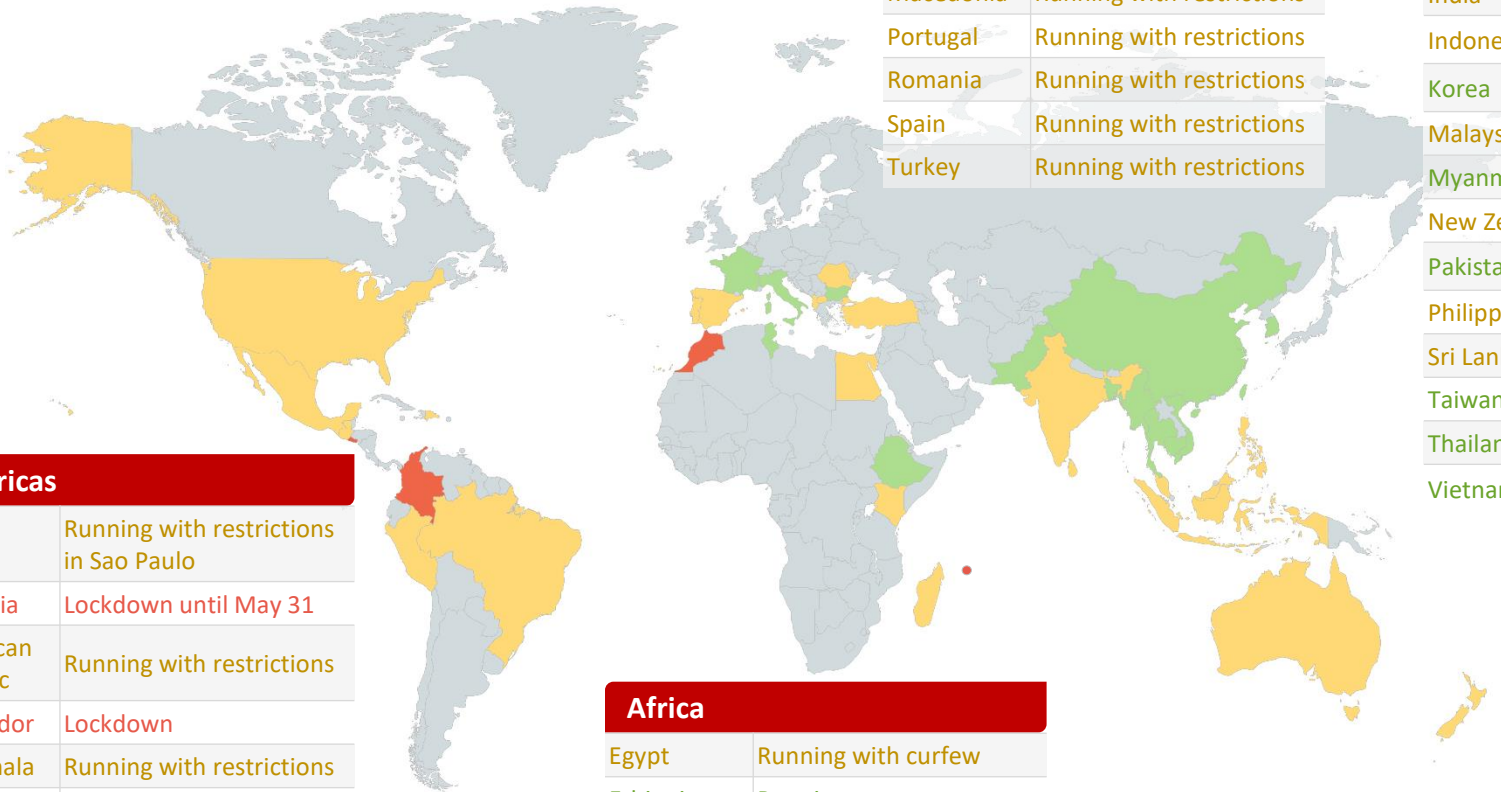

Local Operating Status

May 25, 2020

■ Under lockdown ■ Running with restrictions ■ Running

Americas

Brazil	Running with restrictions in Sao Paulo
Colombia	Lockdown until May 31
Dominican Republic	Running with restrictions
El Salvador	Lockdown
Guatemala	Running with restrictions
Mexico	Running with restrictions
Peru	Running with restrictions
United States	Running with restrictions

Africa

Egypt	Running with curfew
Ethiopia	Running
Kenya	Running with restrictions
Morocco	Lockdown until June 10
Tunisia	Running

Indian Ocean

Madagascar	Running with restrictions
Mauritius	Lockdown until June 1

Euro-Med

Albania	Running with restrictions
Bulgaria	Running
France	Running
Italy	Running
Macedonia	Running with restrictions
Portugal	Running with restrictions
Romania	Running with restrictions
Spain	Running with restrictions
Turkey	Running with restrictions

APAC

Australia	Running with restrictions
Bangladesh	Running
Cambodia	Running
China	Running
India	Running with restrictions
Indonesia	Running with restrictions
Korea	Running
Malaysia	Running with restrictions
Myanmar	Running
New Zealand	Running with restrictions
Pakistan	Running
Philippines	Running with restrictions
Sri Lanka	Running with restrictions
Taiwan	Running
Thailand	Running
Vietnam	Running