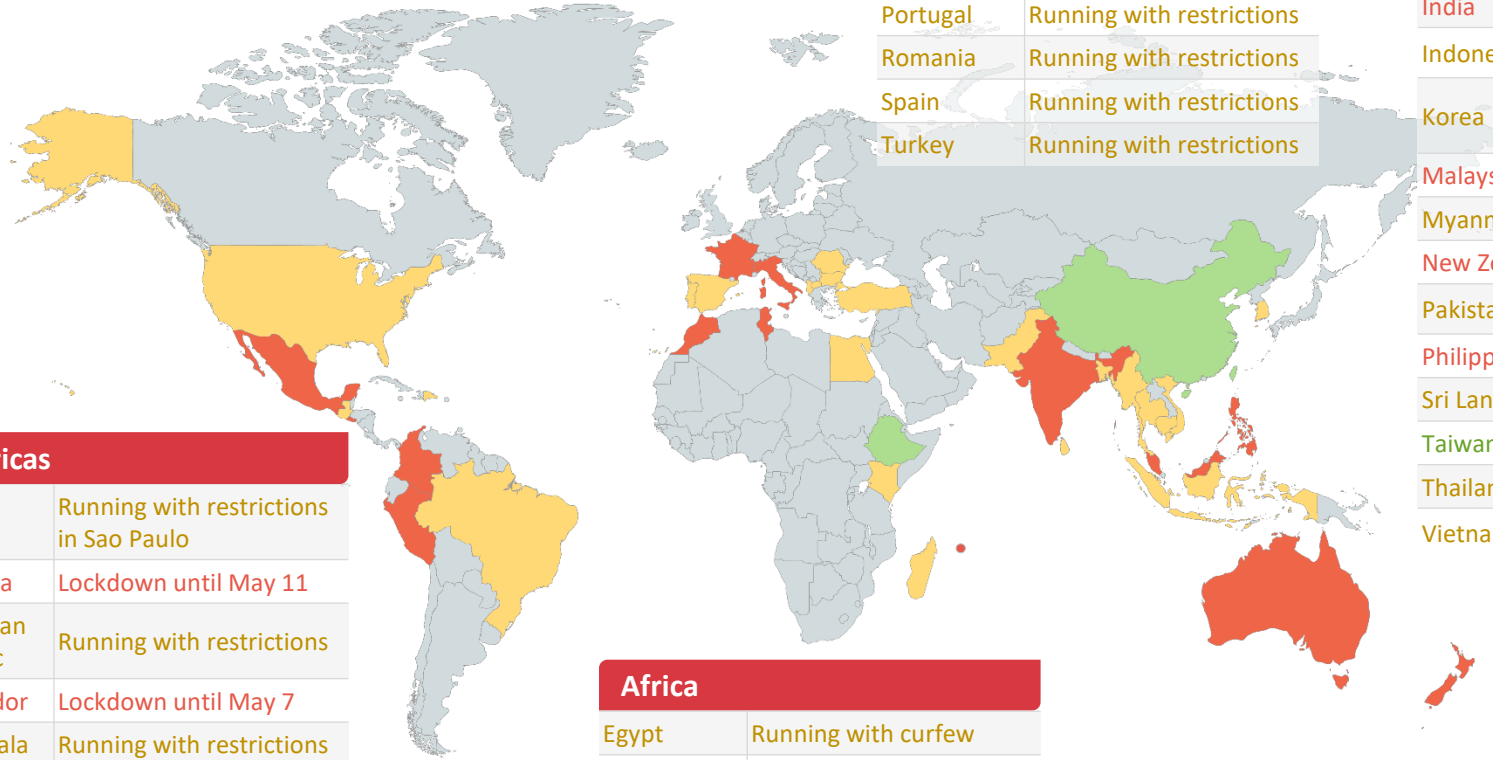

Local Operating Status

April 21, 2020

■ Under lockdown ■ Running with restrictions ■ Running

Americas

Brazil	Running with restrictions in Sao Paulo
Colombia	Lockdown until May 11
Dominican Republic	Running with restrictions
El Salvador	Lockdown until May 7
Guatemala	Running with restrictions
Mexico	Lockdown until May 30
Peru	Lockdown until April 26
United States	Running with restrictions

Africa

Egypt	Running with curfew
Ethiopia	Running
Kenya	Running with restrictions
Morocco	Lockdown until May 20
Tunisia	Lockdown until May 3

Indian Ocean

Madagascar	Running with restrictions
Mauritius	Lockdown until May 4

Euro-Med

Albania	Running with restrictions
Bulgaria	Running with restrictions
France	Lockdown until May 11
Italy	Lockdown until May 3
Macedonia	Running with restrictions
Portugal	Running with restrictions
Romania	Running with restrictions
Spain	Running with restrictions
Turkey	Running with restrictions

APAC

Australia	Lockdown, no date confirmed
Bangladesh	Running with restrictions
Cambodia	Running with restrictions
China	Running
India	Lockdown until May 3
Indonesia	Running with restrictions
Korea	Running in some limited areas
Malaysia	Lockdown until April 28
Myanmar	Running with restrictions
New Zealand	Lockdown until April 27
Pakistan	Running with restrictions
Philippines	Lockdown until April 30
Sri Lanka	Running with restrictions
Taiwan	Running
Thailand	Running with restrictions
Vietnam	Running with restrictions