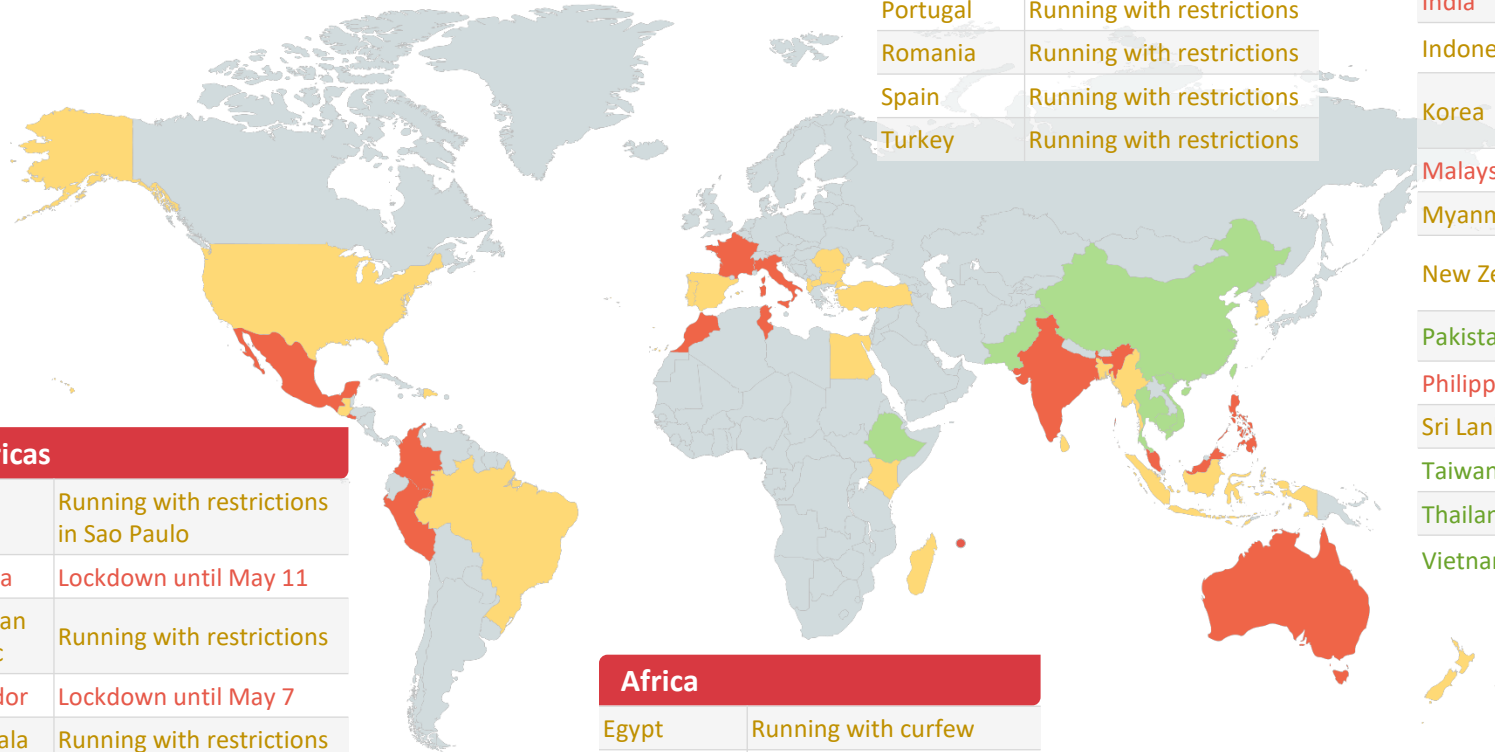

Local Operating Status

April 27, 2020

■ Under lockdown ■ Running with restrictions ■ Running

Americas	
Brazil	Running with restrictions in Sao Paulo
Colombia	Lockdown until May 11
Dominican Republic	Running with restrictions
El Salvador	Lockdown until May 7
Guatemala	Running with restrictions
Mexico	Lockdown until May 30
Peru	Lockdown until May 10
United States	Running with restrictions

Africa	
Egypt	Running with curfew
Ethiopia	Running
Kenya	Running with restrictions
Morocco	Lockdown until May 20
Tunisia	Lockdown until May 3

Euro-Med	
Albania	Running with restrictions
Bulgaria	Running with restrictions
France	Lockdown until May 11
Italy	Lockdown until May 3
Macedonia	Running with restrictions
Portugal	Running with restrictions
Romania	Running with restrictions
Spain	Running with restrictions
Turkey	Running with restrictions

Indian Ocean	
Madagascar	Running with restrictions
Mauritius	Lockdown until May 4

APAC	
Australia	Lockdown, no date confirmed
Bangladesh	Running with restrictions
Cambodia	Running
China	Running
India	Lockdown until May 3
Indonesia	Running with restrictions
Korea	Running in some limited areas
Malaysia	Lockdown until May 12
Myanmar	Running with restrictions
New Zealand	Running with restrictions from April 28
Pakistan	Running
Philippines	Lockdown until May 15
Sri Lanka	Running with restrictions
Taiwan	Running
Thailand	Running
Vietnam	Running