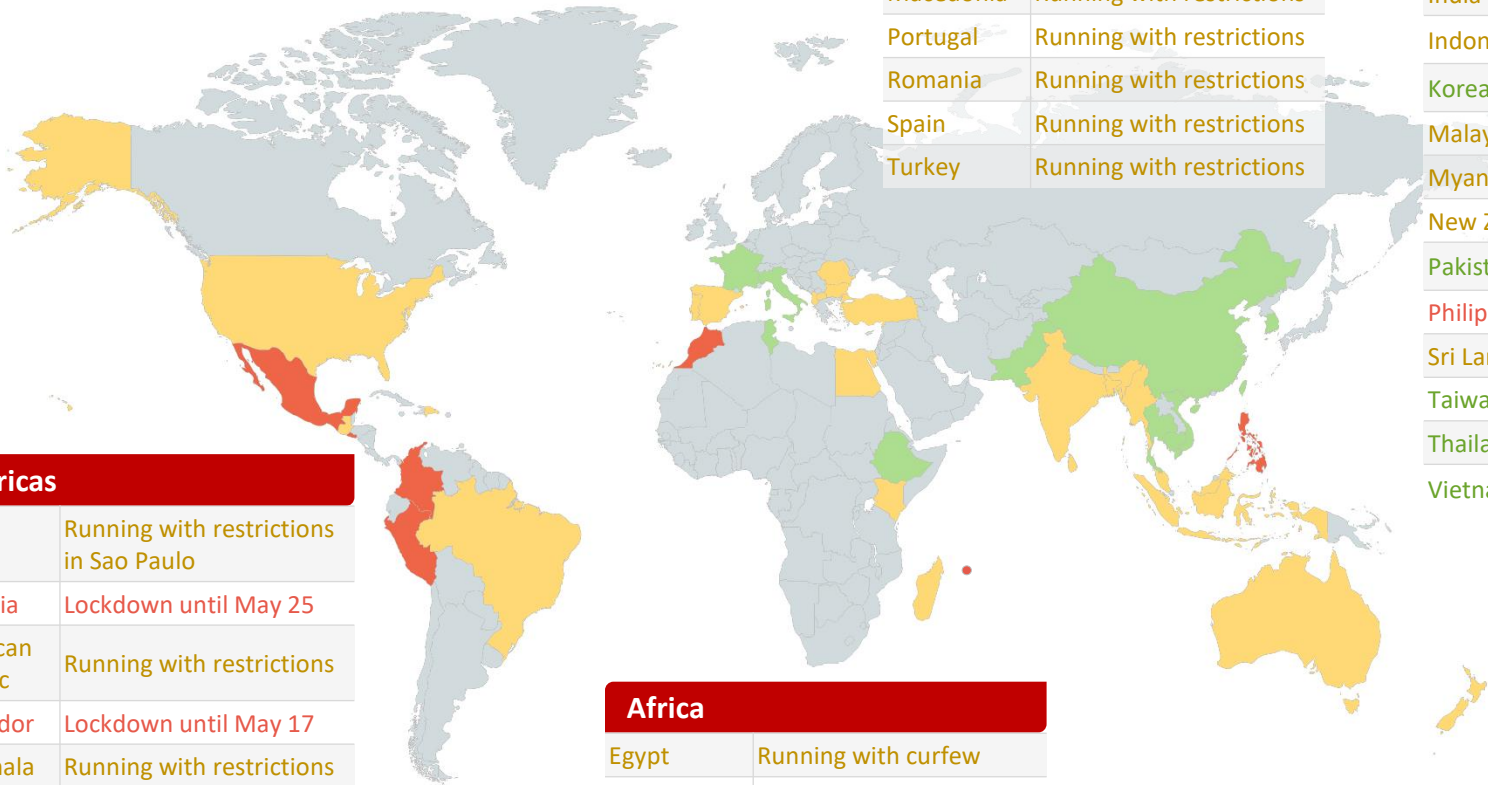

Local Operating Status

May 11, 2020

■ Under lockdown ■ Running with restrictions ■ Running

Americas

Brazil	Running with restrictions in Sao Paulo
Colombia	Lockdown until May 25
Dominican Republic	Running with restrictions
El Salvador	Lockdown until May 17
Guatemala	Running with restrictions
Mexico	Lockdown until May 30
Peru	Lockdown until May 24
United States	Running with restrictions

Africa

Egypt	Running with curfew
Ethiopia	Running
Kenya	Running with restrictions
Morocco	Lockdown until May 20
Tunisia	Running

Euro-Med

Albania	Running with restrictions
Bulgaria	Running with restrictions
France	Running
Italy	Running
Macedonia	Running with restrictions
Portugal	Running with restrictions
Romania	Running with restrictions
Spain	Running with restrictions
Turkey	Running with restrictions

Indian Ocean

Madagascar	Running with restrictions
Mauritius	Lockdown until June 1

APAC

Australia	Running with restrictions
Bangladesh	Running with restrictions
Cambodia	Running
China	Running
India	Running with restrictions
Indonesia	Running with restrictions
Korea	Running
Malaysia	Running with restrictions
Myanmar	Running with restrictions
New Zealand	Running with restrictions
Pakistan	Running
Philippines	Lockdown until May 15
Sri Lanka	Running with restrictions
Taiwan	Running
Thailand	Running
Vietnam	Running