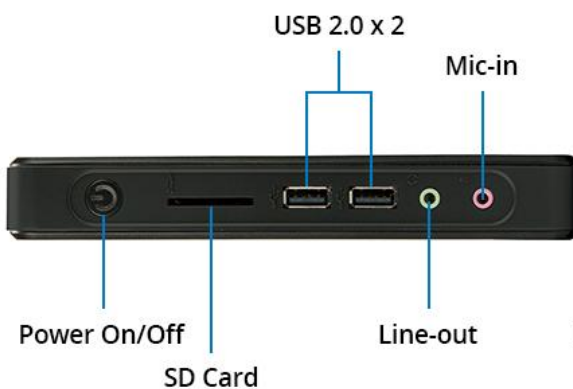

Front Panel