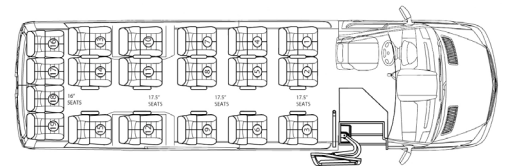

FLOOR PLANS

**All Davey Vehicles are Back By A 3 Year/36,000 Mile Warranty