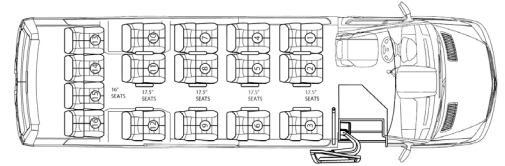

FLOOR PLANS

**All Davey Vehicles are Back By A 3 Year/36,000 Mile Warranty