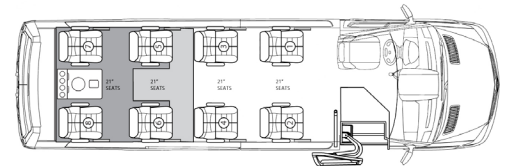

FLOOR PLANS

**All Davey Vehicles are Back By A 3 Year/36,000 Mile Warranty