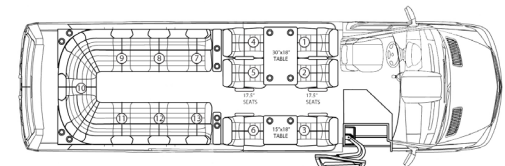

FLOOR PLANS

**All Davey Vehicles are Back By A 3 Year/36,000 Mile Warranty