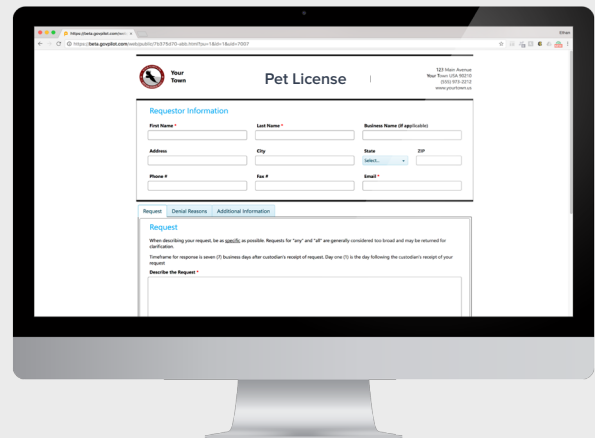

Pet License

Because licensing clerks deserve a treat, too

Why choose GovPilot?

It's never a ruff day at city hall with GovPilot's Pet License solution.

- Eliminate Walk-Ins for Annual Renewals
- Remove Paper
- Generate Maximum Revenue
- Automate Late Fee Management
- Boost Compliance Rates

“ I like the automated responses and tracking capabilities.”

- Jeanne Smith, Borough Clerk
Oceanport, NJ