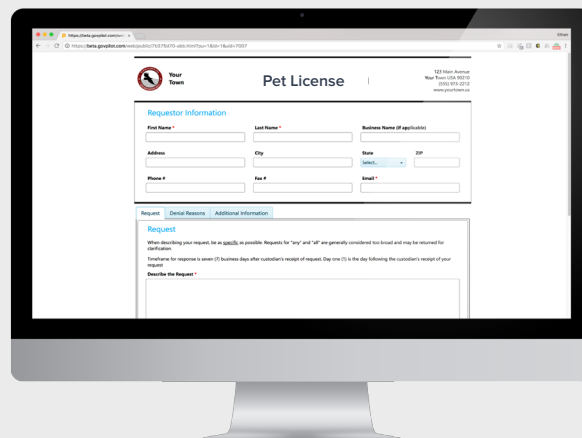

Pet License

Because licensing clerks deserve a treat, too

Why choose GovPilot?

It's never a ruff day at city hall with GovPilot's Pet License solution.

- Eliminate Walk-Ins for Annual Renewals
- Remove Paper
- Generate Maximum Revenue
- Automate Late Fee Management
- Boost Compliance Rates

“ I like the automated responses and tracking capabilities.”

- Jeanne Smith, Borough Clerk
Oceanport, NJ