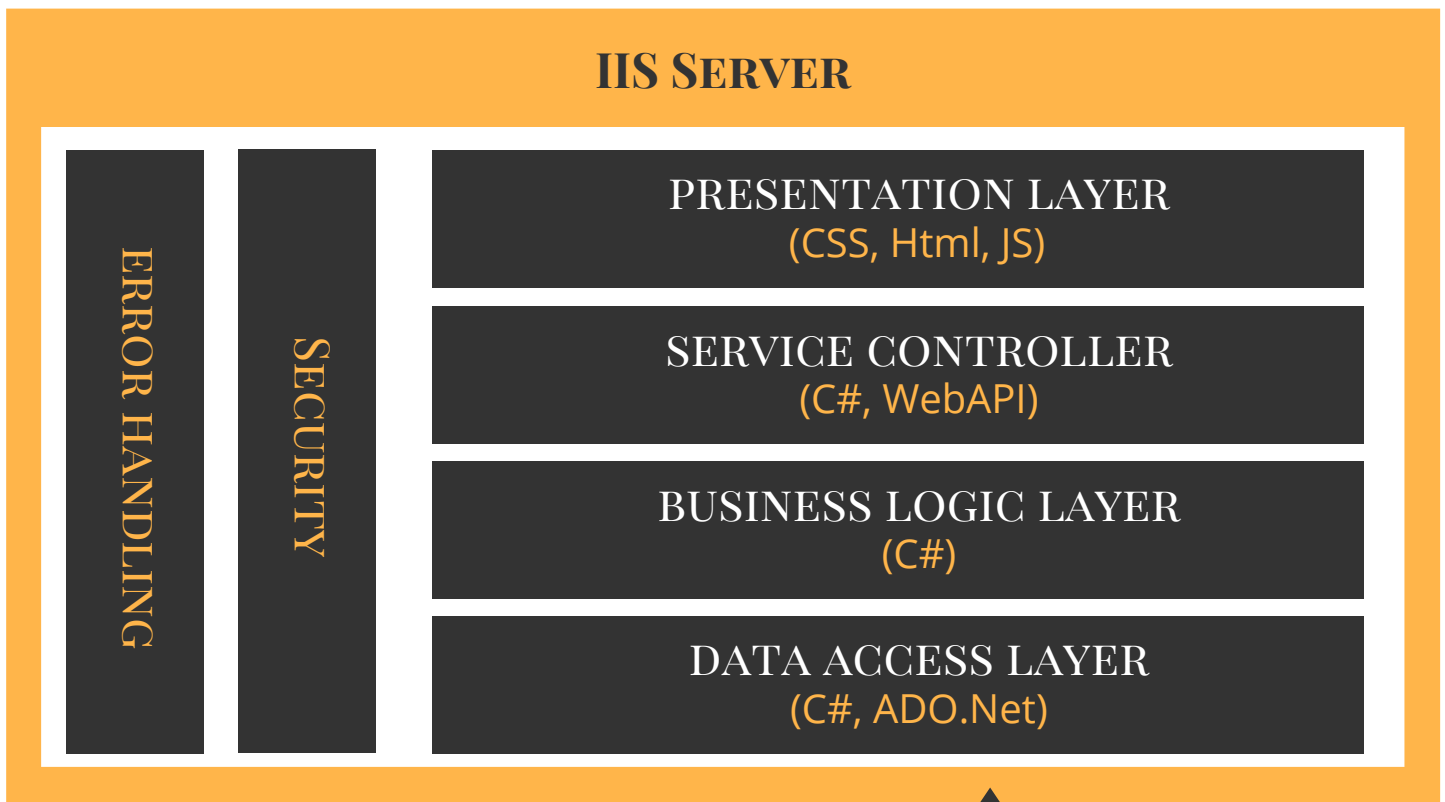

BIG SQUARE

ARCHITECTURE DIAGRAM

Nightly ETL Build done via a SQL Server Agent job